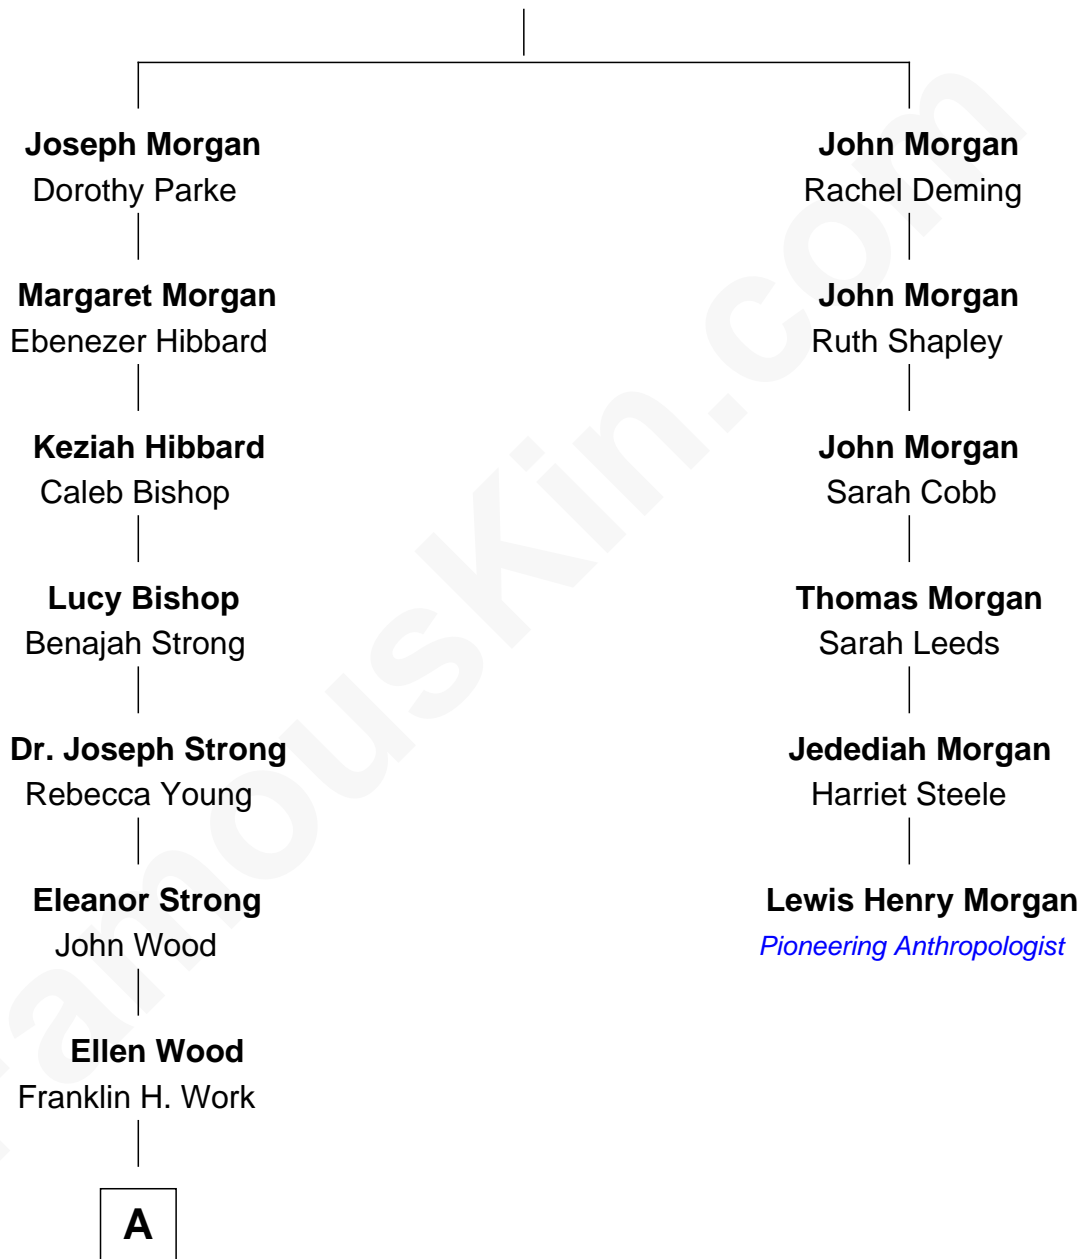

FamousKin.com Relationship Chart of

Prince Harry
Duke of Sussex

5th cousin 6 times removed of

Lewis Henry Morgan
Pioneering Anthropologist

James Morgan
Margery Hill

A

Frances Eleanor Work
James Boothby Burke Roche

Edmund Maurice Burke Roche
Ruth Sylvia Gill

Frances Ruth Burke Roche
Edward John Spencer

Princess Diana Frances Spencer
Charles III, King of the United Kingdom

Prince Harry
Duke of Sussex

FamousKin.com