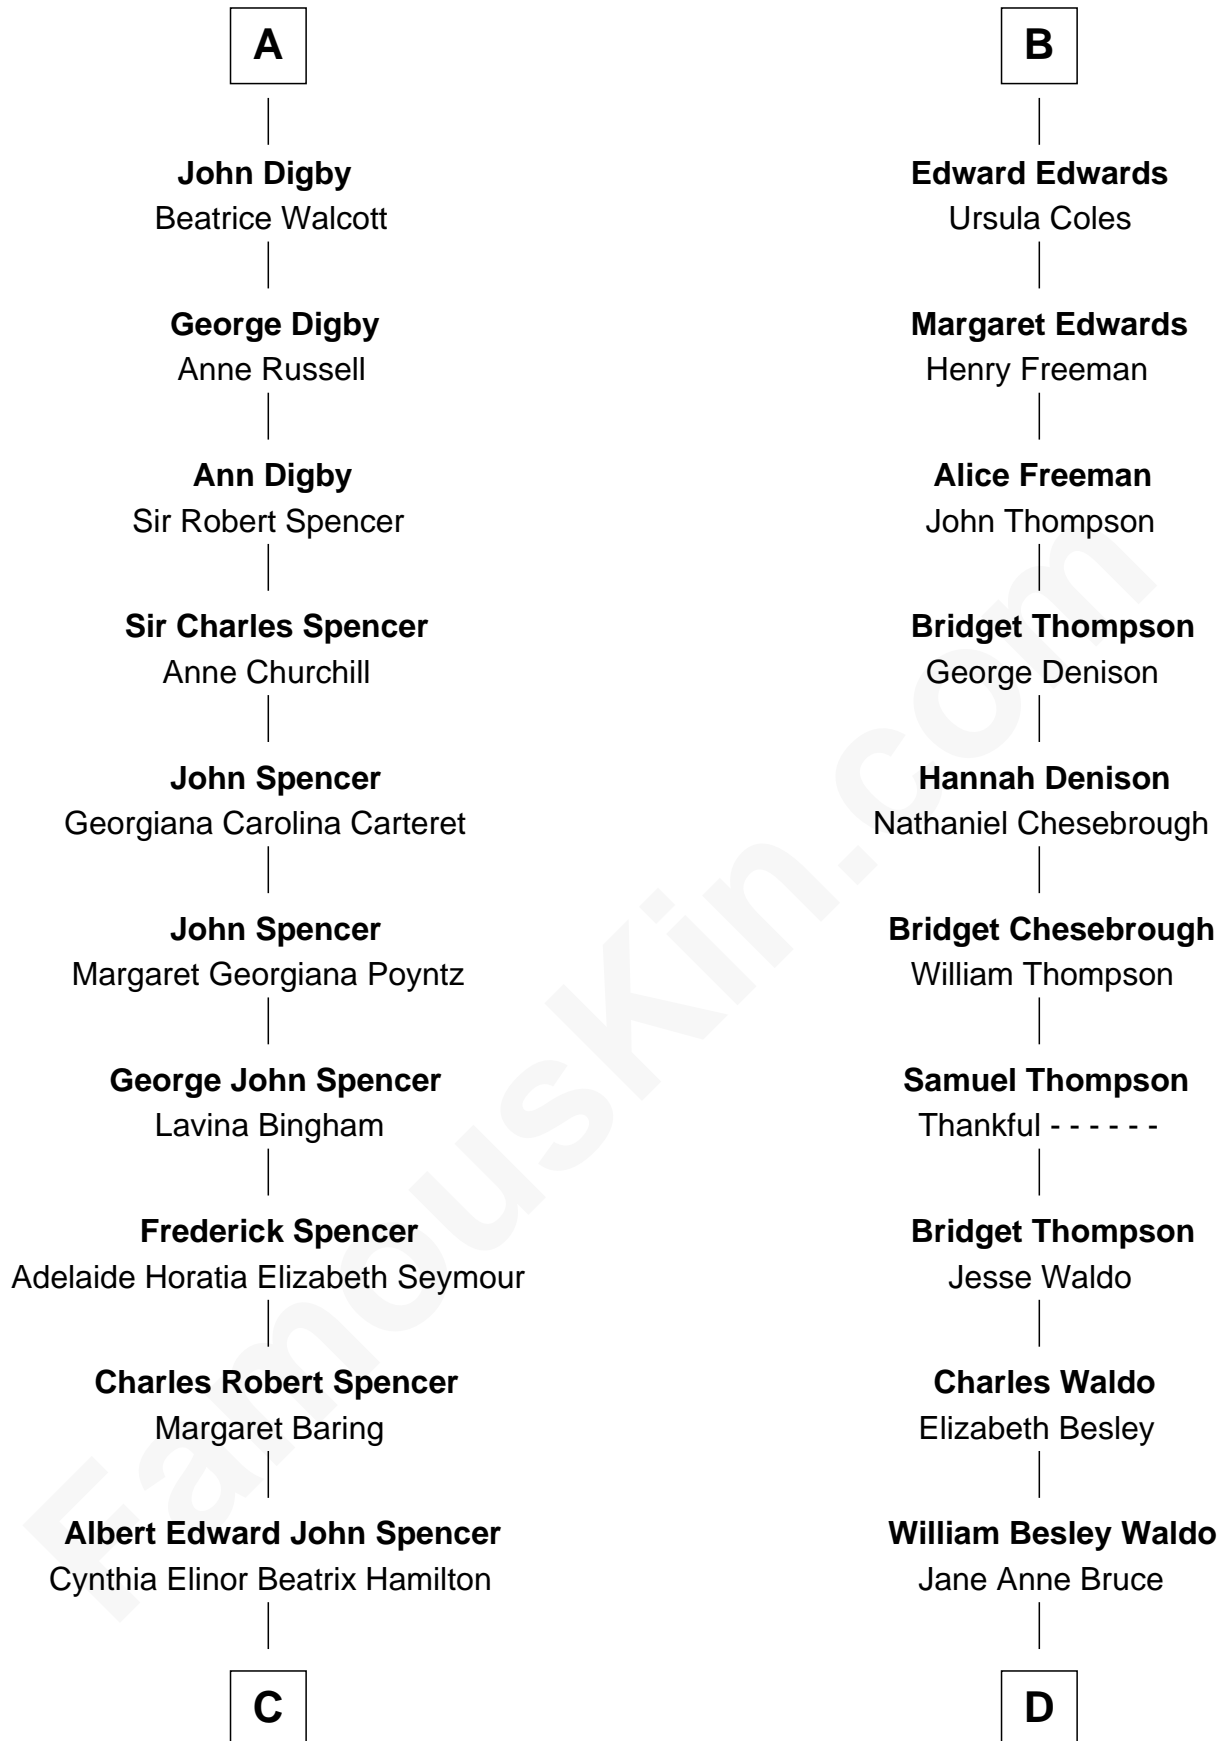

FamousKin.com Relationship Chart of

Prince Harry
Duke of Sussex

19th cousin 1 time removed of

Lee Remick
Movie Actress

William de la Spine
Alice de Bruley

C

Edward John Spencer
Frances Ruth Burke Roche

Princess Diana Frances Spencer
Charles III, King of the United Kingdom

Prince Harry
Duke of Sussex

D

John Bruce Waldo
Helen Brett

Lewis Howell Waldo
Eliza Gertrude Duffield

Margaret Gertrude Waldo
Frank Edwin Remick

Lee Remick
Movie Actress