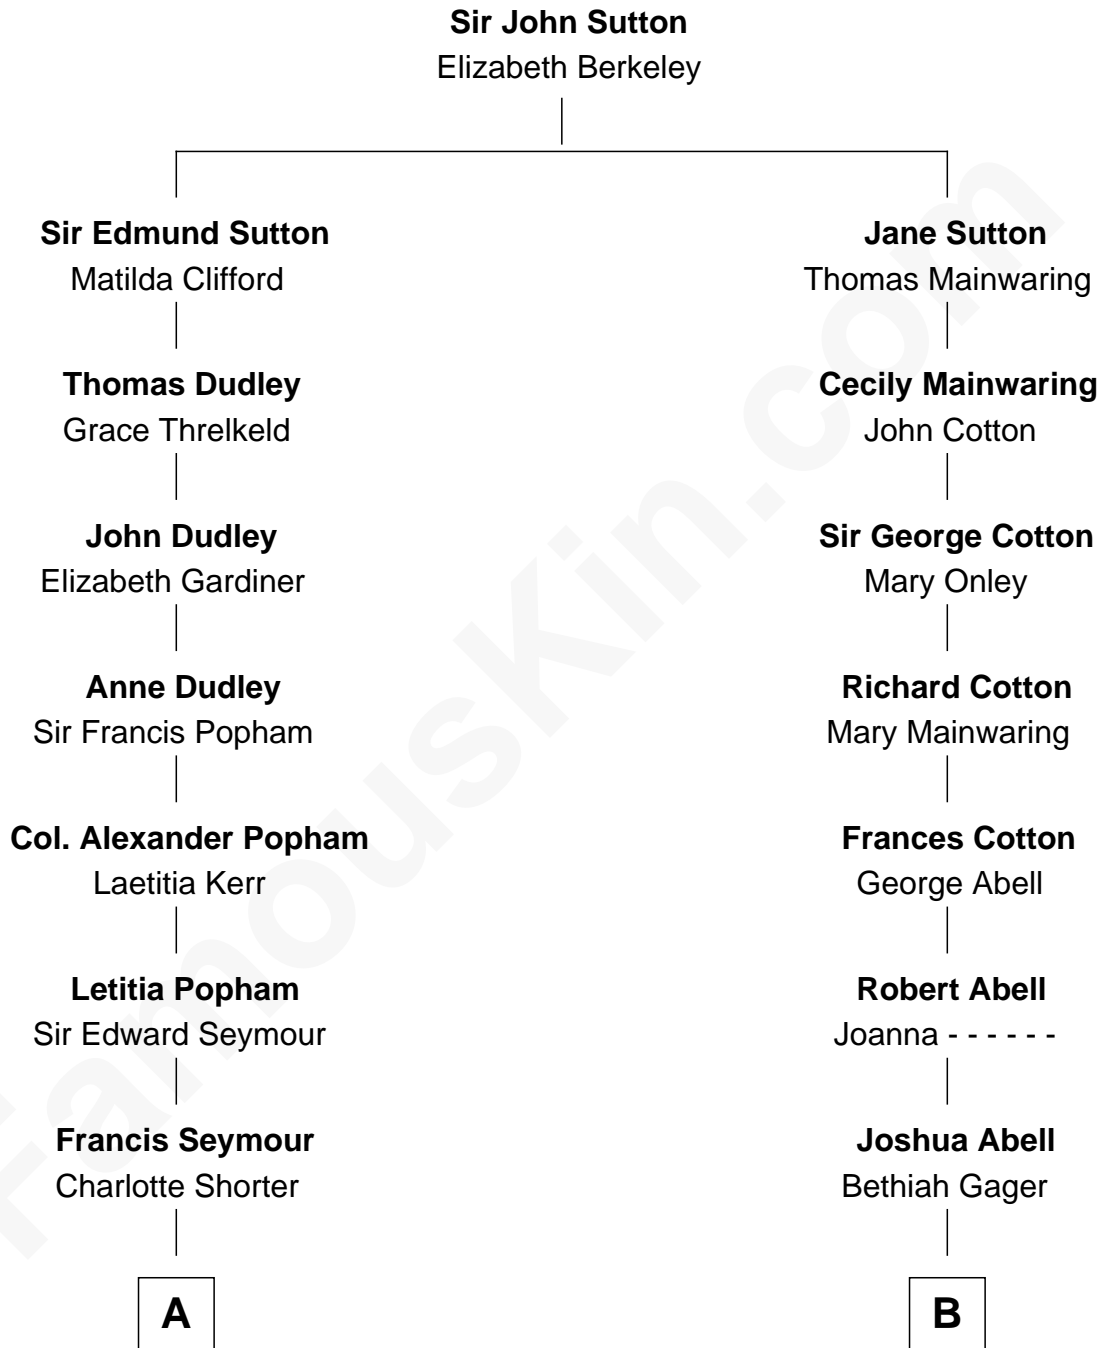

# FamousKin.com Relationship Chart of

**Prince Harry**  
*Duke of Sussex*

12th cousin 3 times removed of

**Marjorie Post**

*Founder of General Foods*

**A**

**Francis Seymour-Conway**

Isabella FitzRoy

**Hugh Seymour-Conway**

Anne Horatia Waldegrave

**Sir Horace Beauchamp Seymour**

Elizabeth Malet Palk

**Adelaide Horatia Elizabeth Seymour**

Frederick Spencer

**Charles Robert Spencer**

Margaret Baring

**Albert Edward John Spencer**

Cynthia Elinor Beatrix Hamilton

**Edward John Spencer**

Frances Ruth Burke Roche

**Princess Diana Frances Spencer**

Charles III, King of the United Kingdom

**Prince Harry**

*Duke of Sussex*