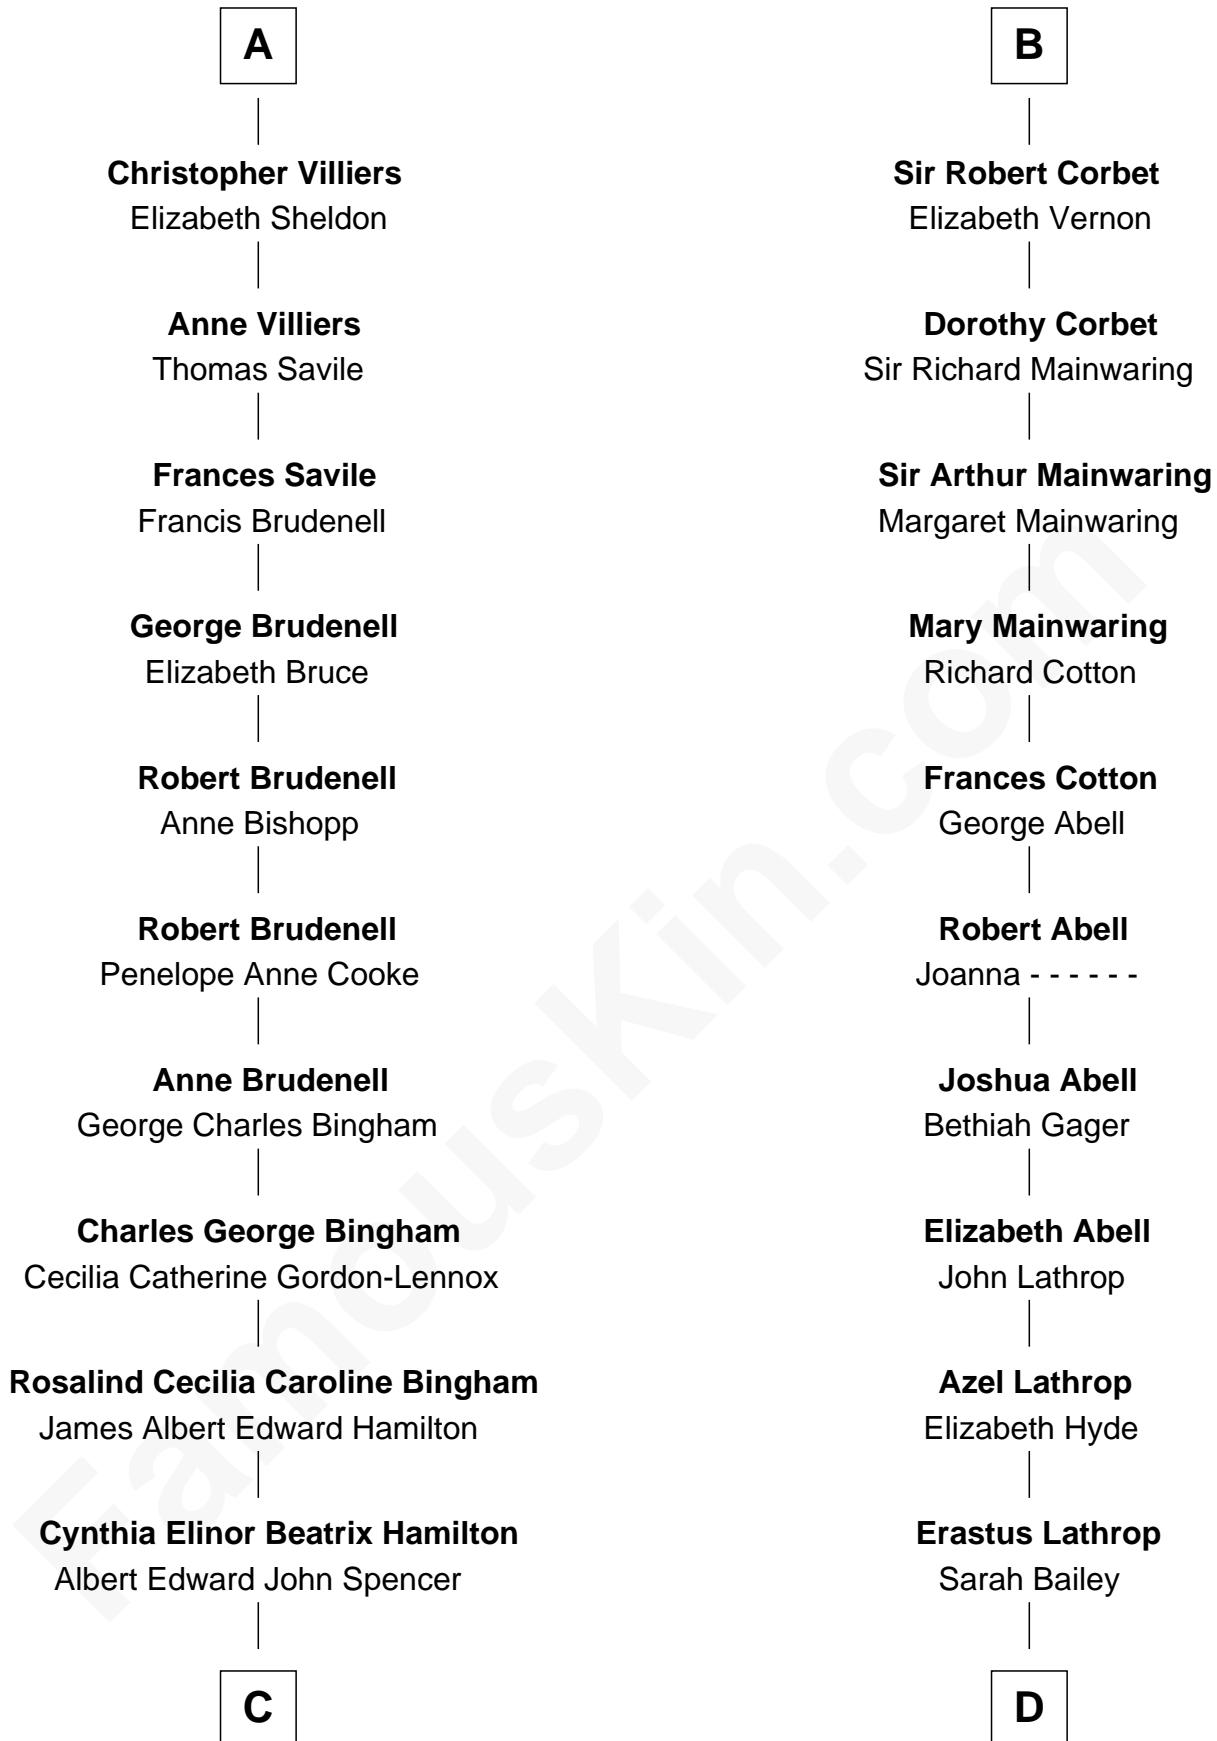

FamousKin.com Relationship Chart of

Prince Harry
Duke of Sussex

19th cousin of

Marjorie Post
Founder of General Foods

Sir Henry de Grey
Elizabeth Talbot

Margaret de Grey
Sir John Darcy

John Darcy
Joan de Greystoke

Joan Darcy
John Beaumont

George Beaumont
Joan Pauncefoot

William Beaumont
Mary Bassett

Anthony Beaumont
Anne Armstrong

Mary Beaumont
Sir George Villiers

A

Richard Grey
Blanche de la Vache

Alice Grey
Sir William Burley

Elizabeth Burley
Sir John Hopton

Sir Walter Hopton
Joan Mortimer

Sir Thomas Hopton
Eleanor Lucy

Elizabeth Hopton
Sir Roger Corbet

Sir Richard Corbet
Elizabeth Devereux

B

C

Edward John Spencer
Frances Ruth Burke Roche

Princess Diana Frances Spencer
Charles III, King of the United Kingdom

Prince Harry
Duke of Sussex

D

Caroline Cushman Lathrop
Charles Rollin Post

Charles William Post
Elle Letitia Merriweather

Marjorie Post
Founder of General Foods