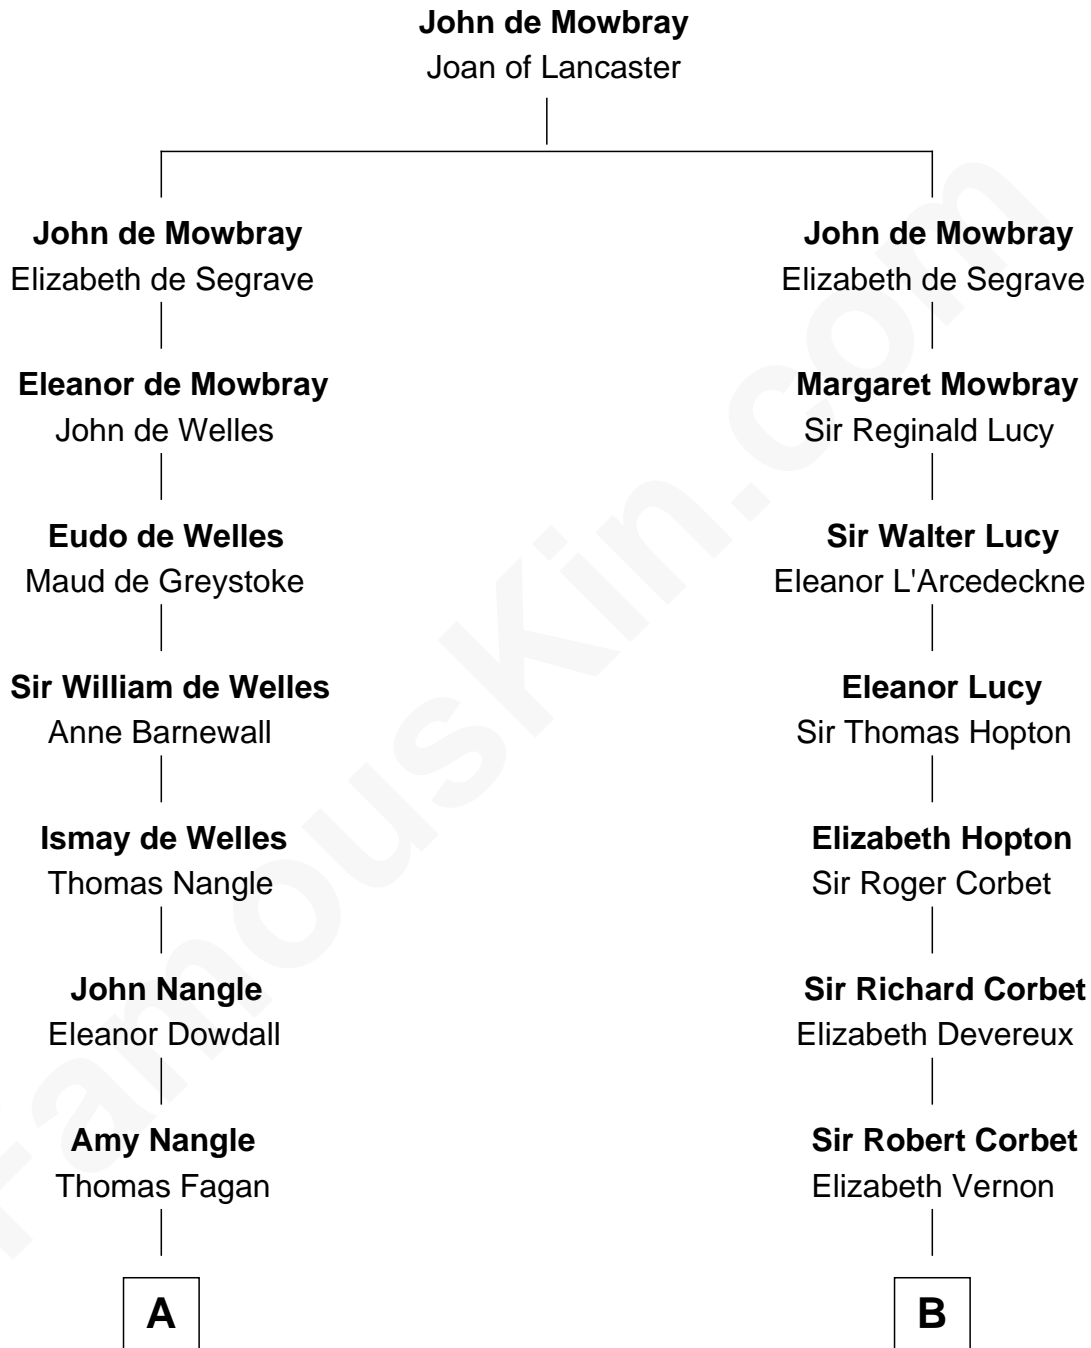

FamousKin.com Relationship Chart of

Prince Harry
Duke of Sussex

18th cousin 2 times removed of

Marjorie Post
Founder of General Foods

C

Elizabeth Bowes-Lyon

George VI, King of the United Kingdom

Elizabeth II, Queen of the United Kingdom

Prince Philip of Edinburgh

Charles III, King of the United Kingdom

Princess Diana Frances Spencer

Prince Harry

Duke of Sussex

D

Charles William Post

Elle Letitia Merriweather