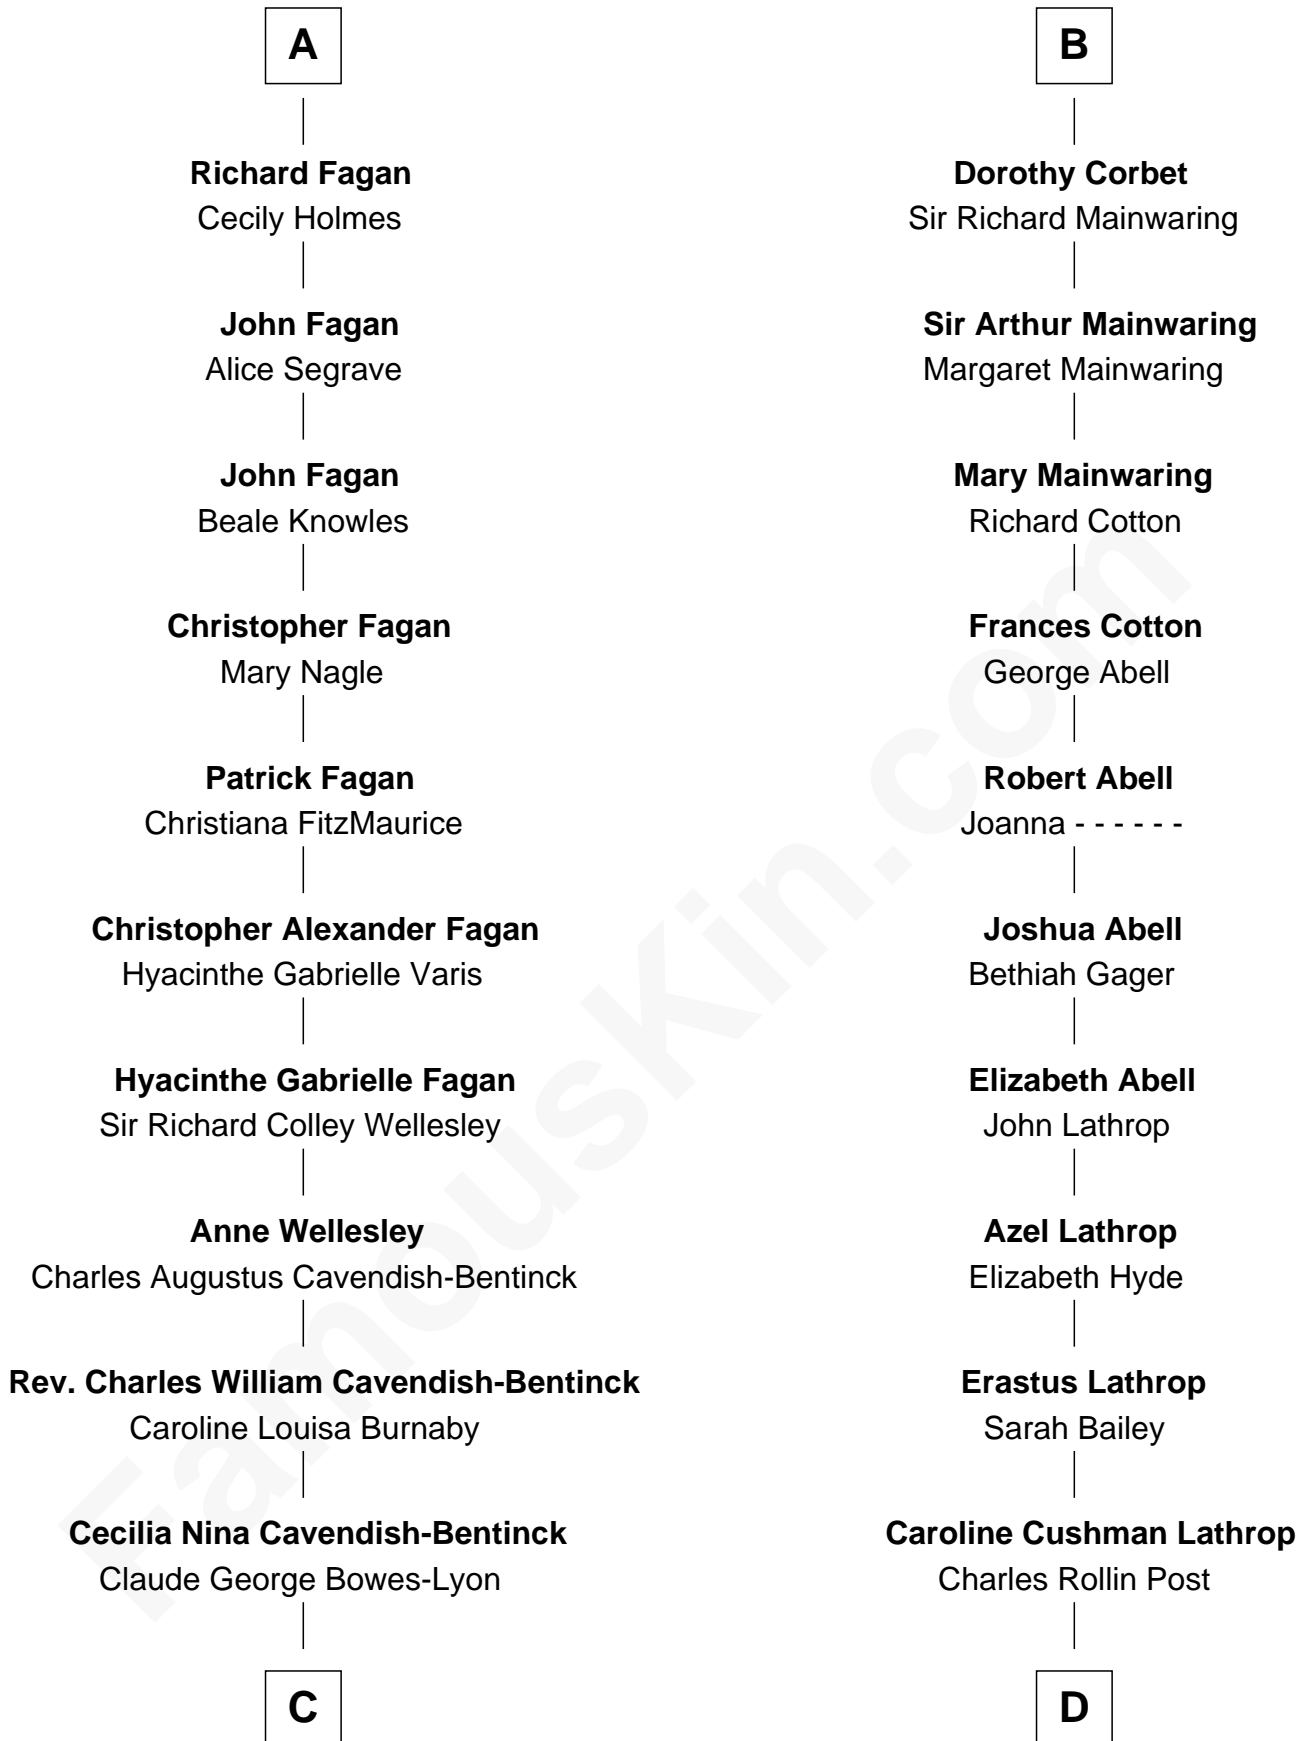

FamousKin.com Relationship Chart of

Prince Harry
Duke of Sussex

18th cousin 2 times removed of

Marjorie Post
Founder of General Foods

C

Elizabeth Bowes-Lyon

George VI, King of the United Kingdom

Elizabeth II, Queen of the United Kingdom

Prince Philip of Edinburgh

Charles III, King of the United Kingdom

Princess Diana Frances Spencer

Prince Harry

Duke of Sussex

D

Charles William Post

Elle Letitia Merriweather