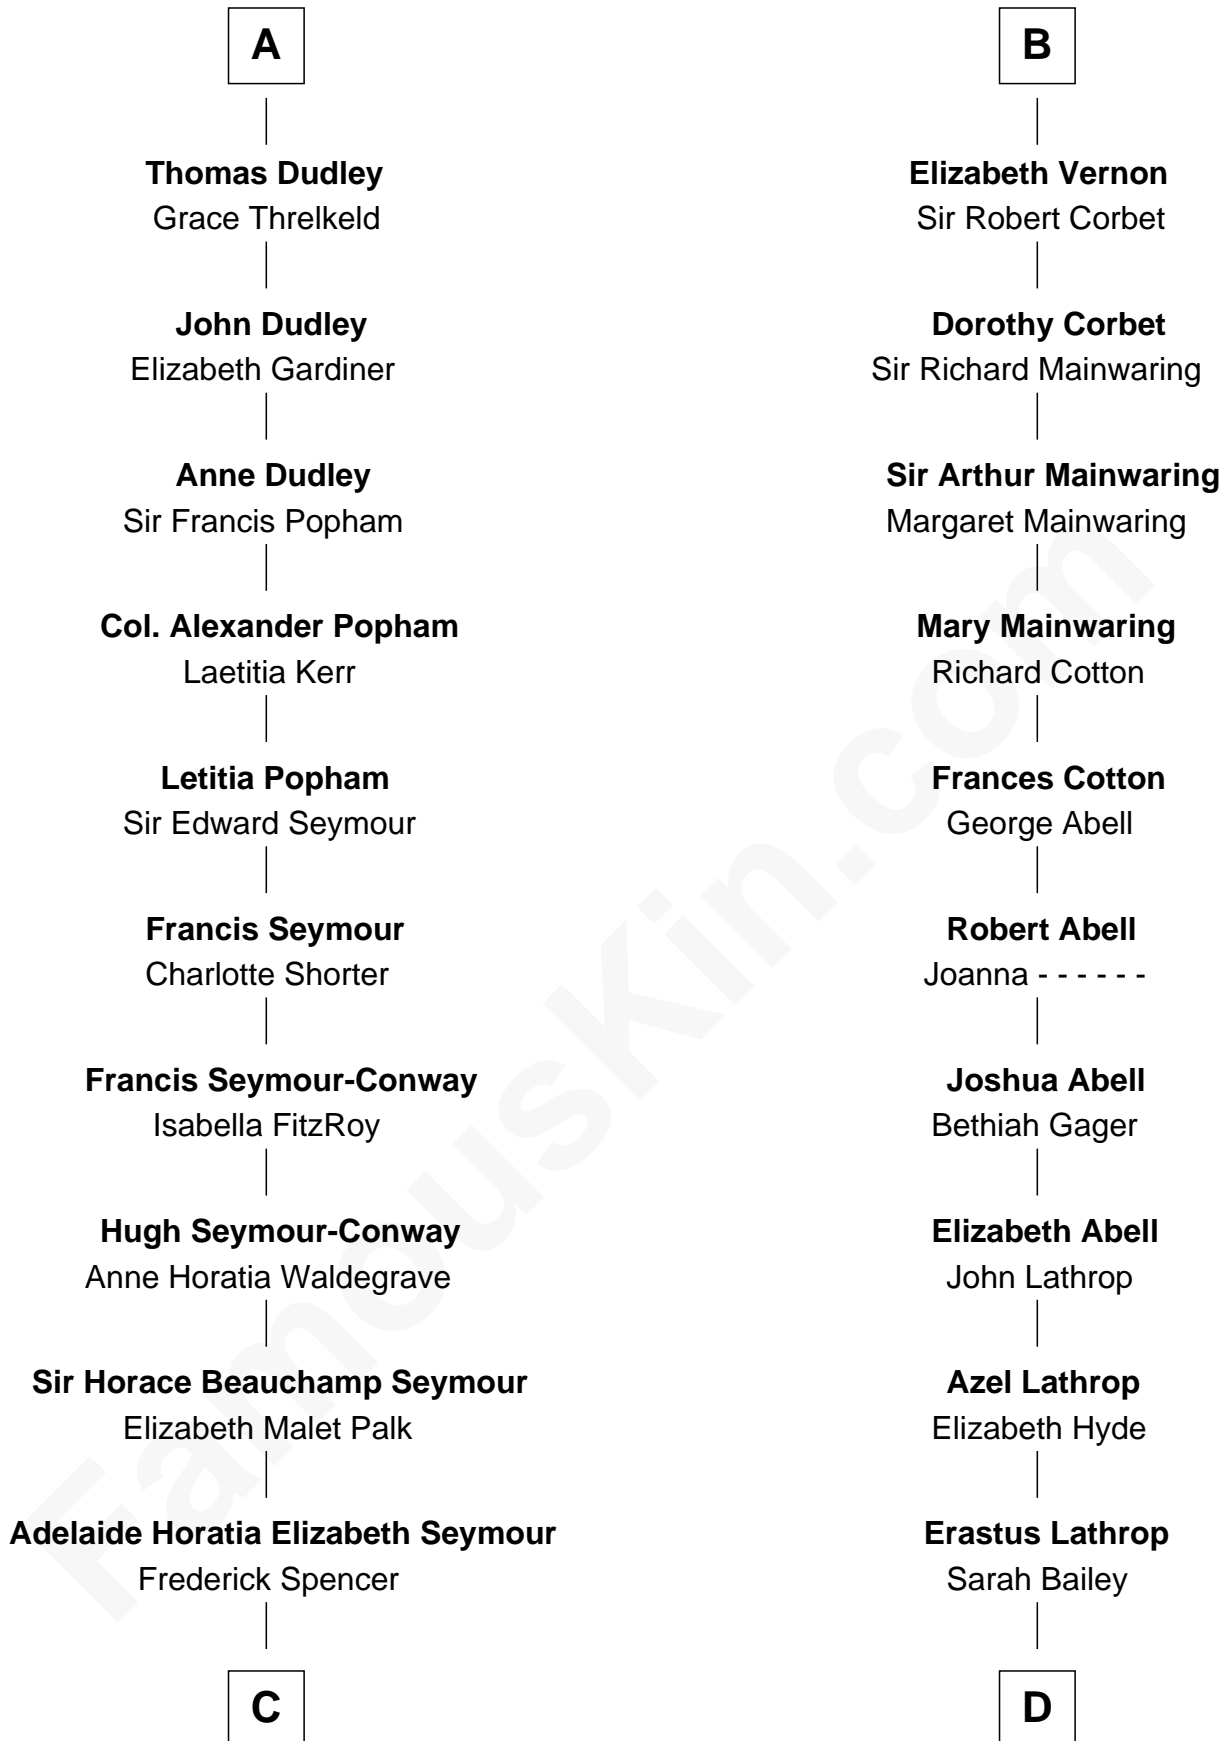

FamousKin.com Relationship Chart of

Prince Harry
Duke of Sussex

19th cousin 2 times removed of

Marjorie Post

Founder of General Foods

Edmund Plantagenet
Blanche of Artois

Henry Plantagenet
Maud de Chaworth

Mary Plantagenet
Henry de Percy

Sir Richard Fitzalan
Elizabeth de Bohun

Joan Fitzalan
Sir William Beauchamp

Joan Beauchamp
James Butler

Elizabeth Butler
John Talbot

Ann Talbot
Sir Henry Vernon

B

C

Charles Robert Spencer

Margaret Baring

Albert Edward John Spencer

Cynthia Elinor Beatrix Hamilton

Edward John Spencer

Frances Ruth Burke Roche

Princess Diana Frances Spencer

Charles III, King of the United Kingdom

Prince Harry