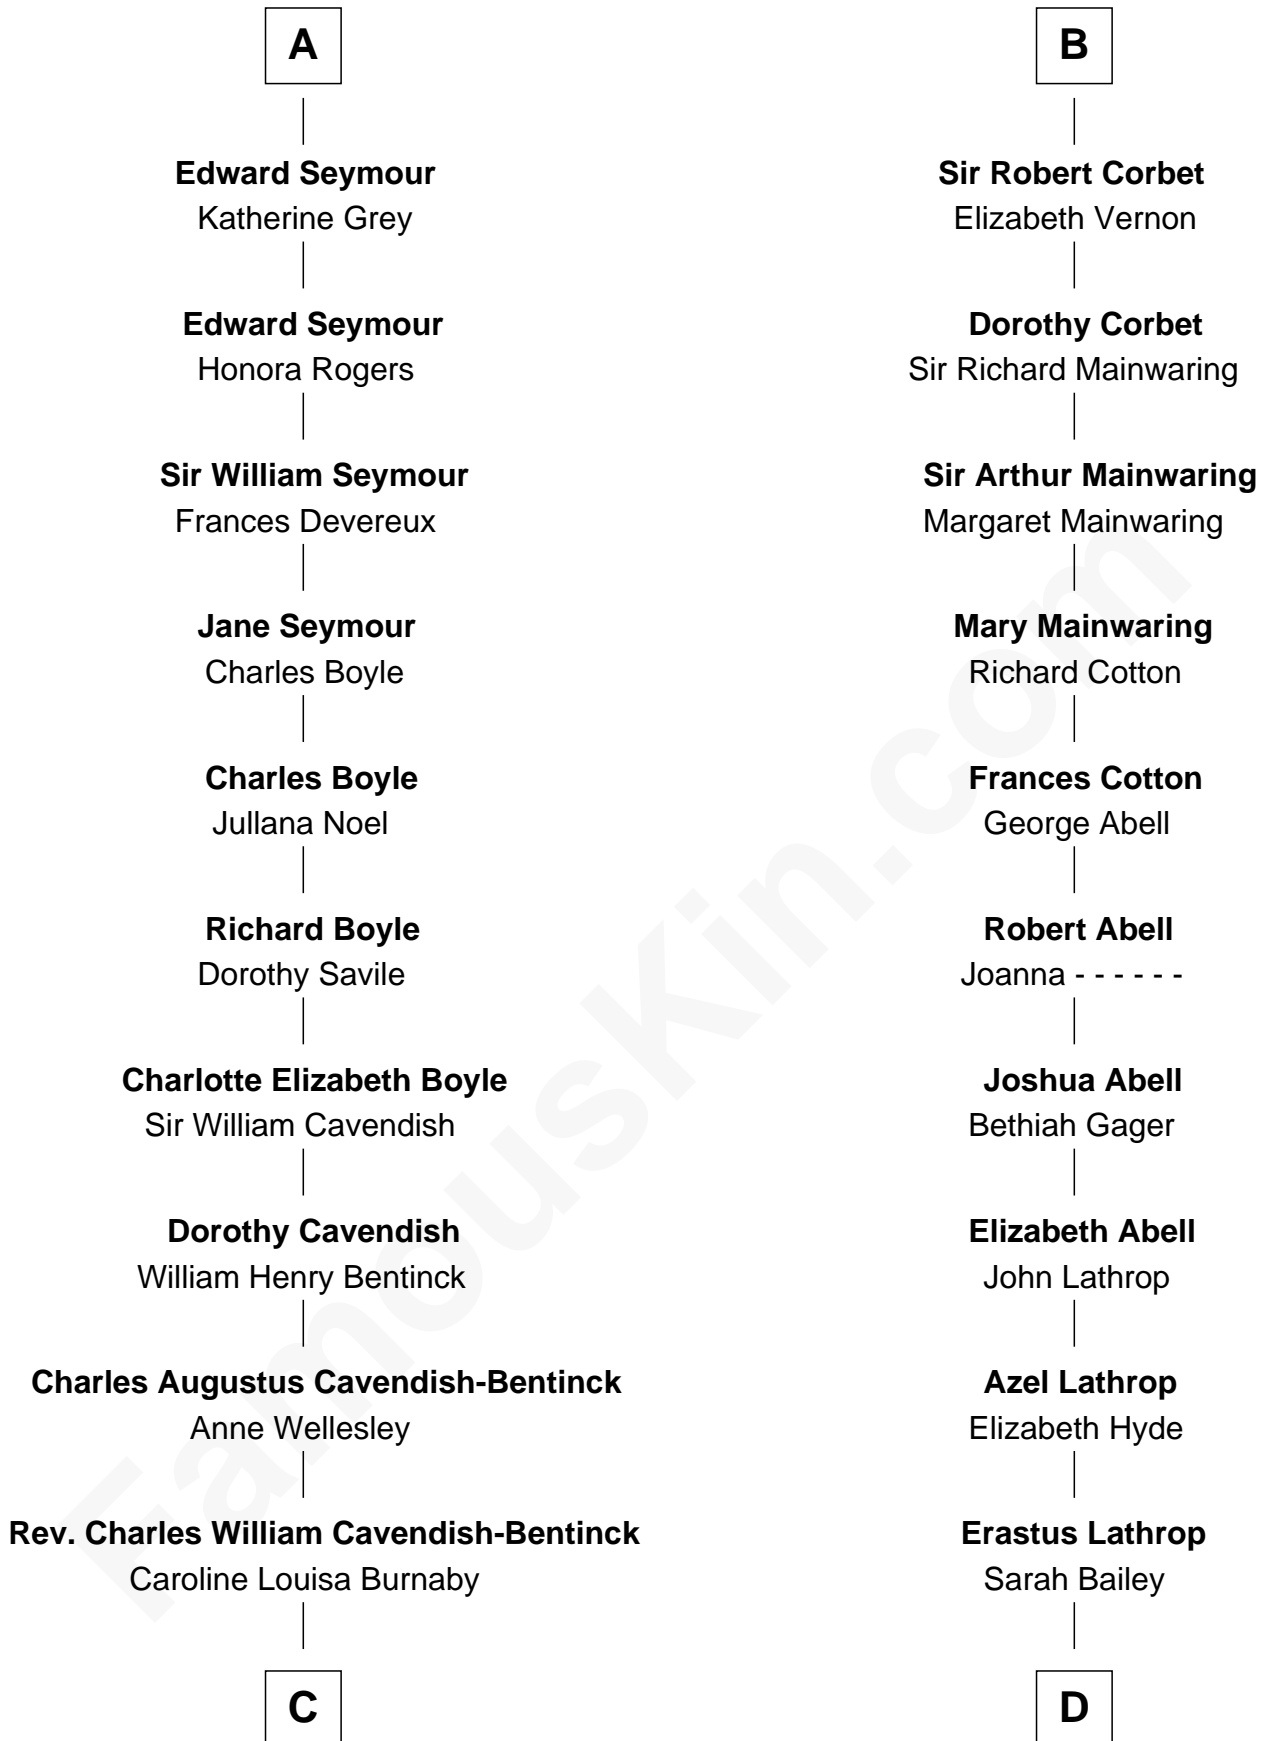

# FamousKin.com Relationship Chart of

**Prince Harry**  
*Duke of Sussex*

19th cousin 2 times removed of

**Marjorie Post**  
*Founder of General Foods*

**C**

**Cecilia Nina Cavendish-Bentinck**

Claude George Bowes-Lyon

**Elizabeth Bowes-Lyon**

George VI, King of the United Kingdom

**Elizabeth II, Queen of the United Kingdom**

Prince Philip of Edinburgh

**Charles III, King of the United Kingdom**

Princess Diana Frances Spencer