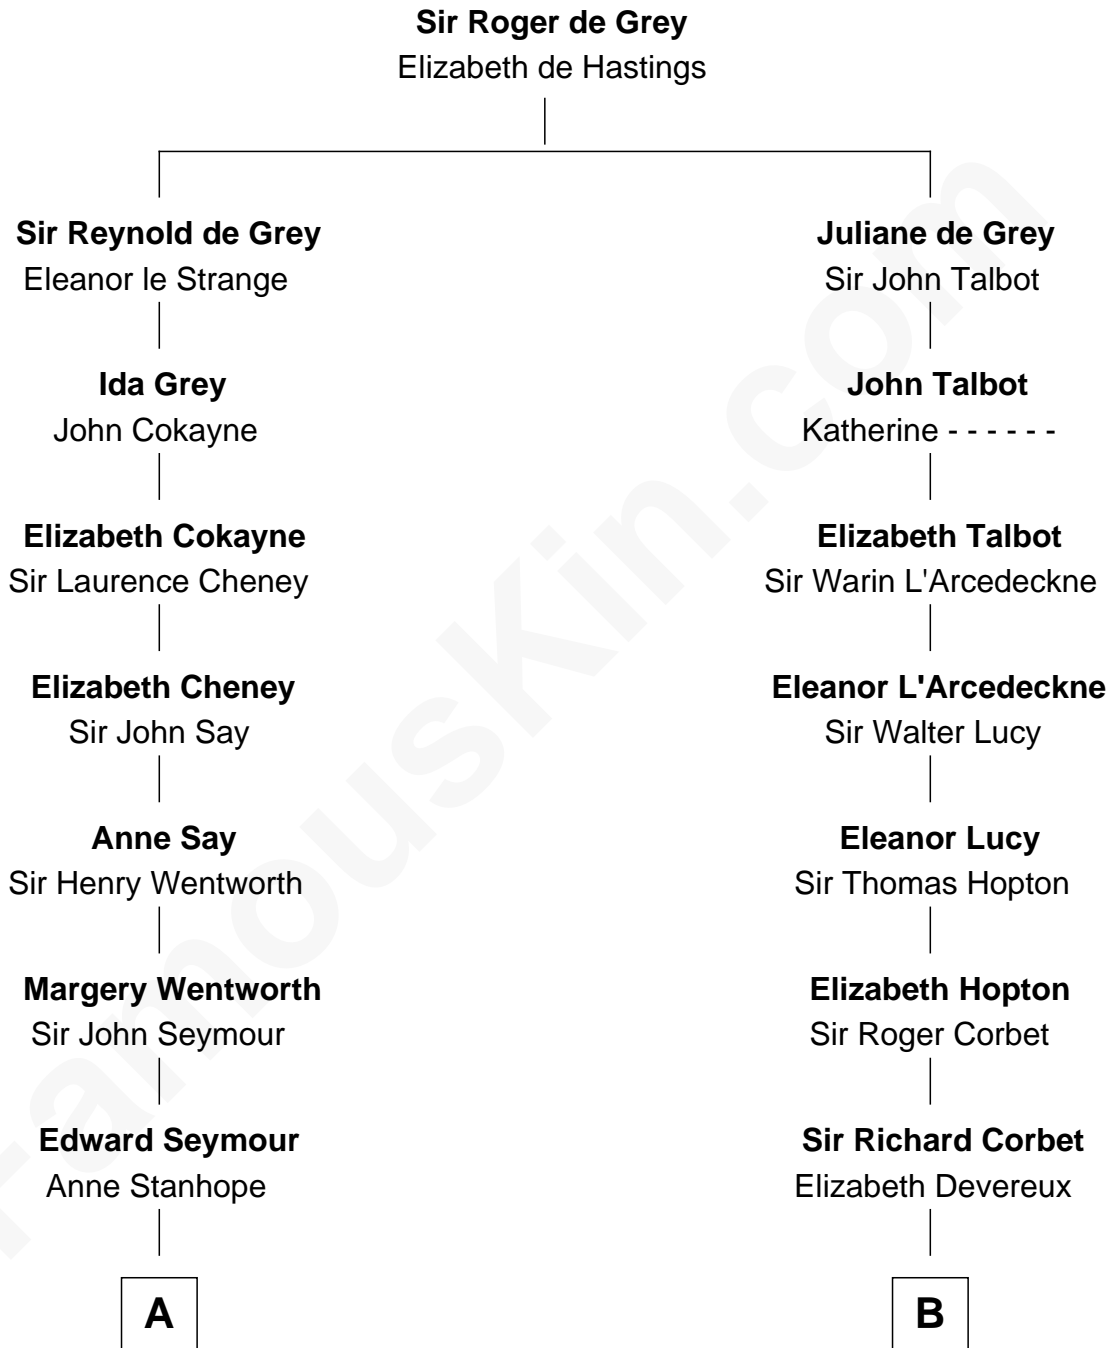

# FamousKin.com Relationship Chart of

**Prince Harry**  
*Duke of Sussex*

19th cousin 2 times removed of

**Marjorie Post**  
*Founder of General Foods*

**C**

**Cecilia Nina Cavendish-Bentinck**

Claude George Bowes-Lyon

**Elizabeth Bowes-Lyon**

George VI, King of the United Kingdom

**Elizabeth II, Queen of the United Kingdom**

Prince Philip of Edinburgh

**Charles III, King of the United Kingdom**

Princess Diana Frances Spencer

**Prince Harry**

*Duke of Sussex*

**D**

**Caroline Cushman Lathrop**

Charles Rollin Post

**Charles William Post**

Elle Letitia Merriweather

**Marjorie Post**