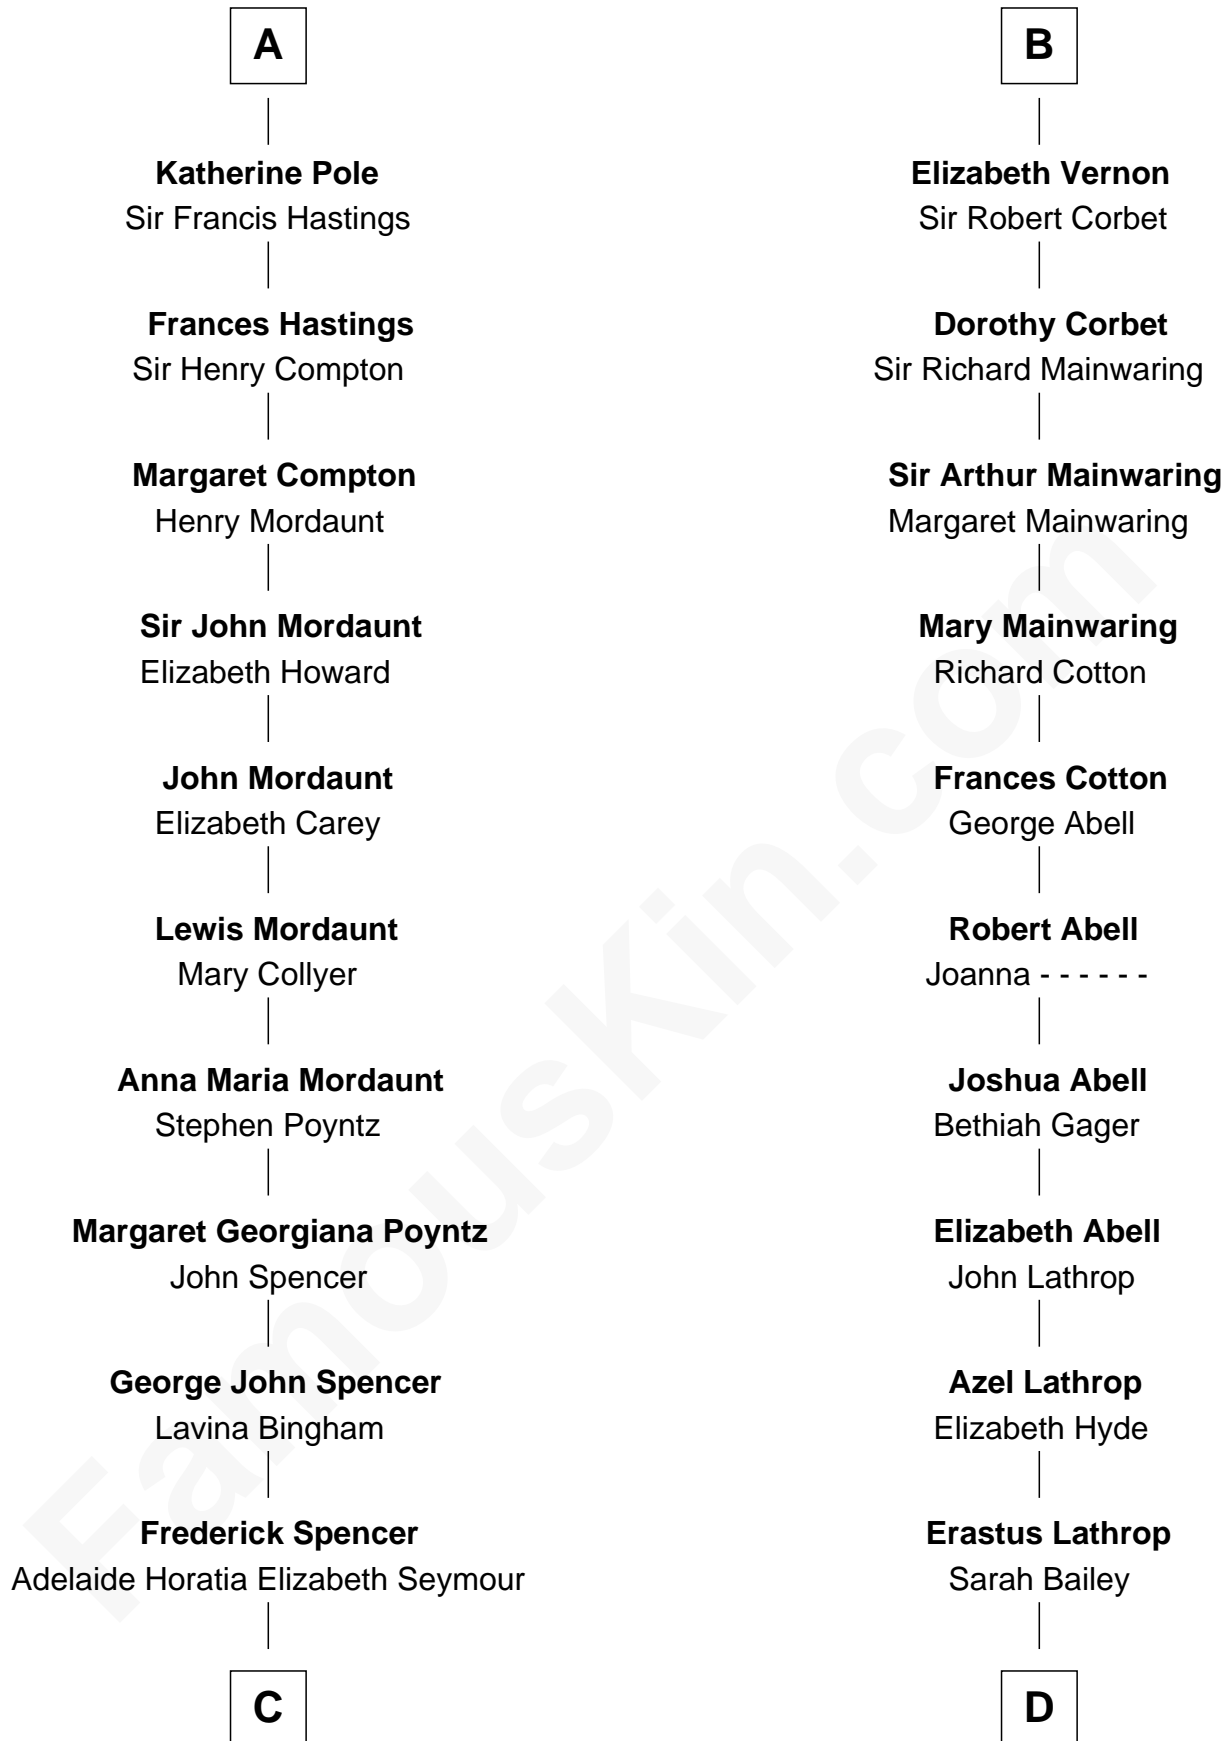

FamousKin.com Relationship Chart of

Prince Harry

Duke of Sussex

19th cousin 2 times removed of

Marjorie Post

Founder of General Foods

C

Charles Robert Spencer

Margaret Baring

Albert Edward John Spencer

Cynthia Elinor Beatrix Hamilton

Edward John Spencer

Frances Ruth Burke Roche

Princess Diana Frances Spencer

Charles III, King of the United Kingdom

Prince Harry