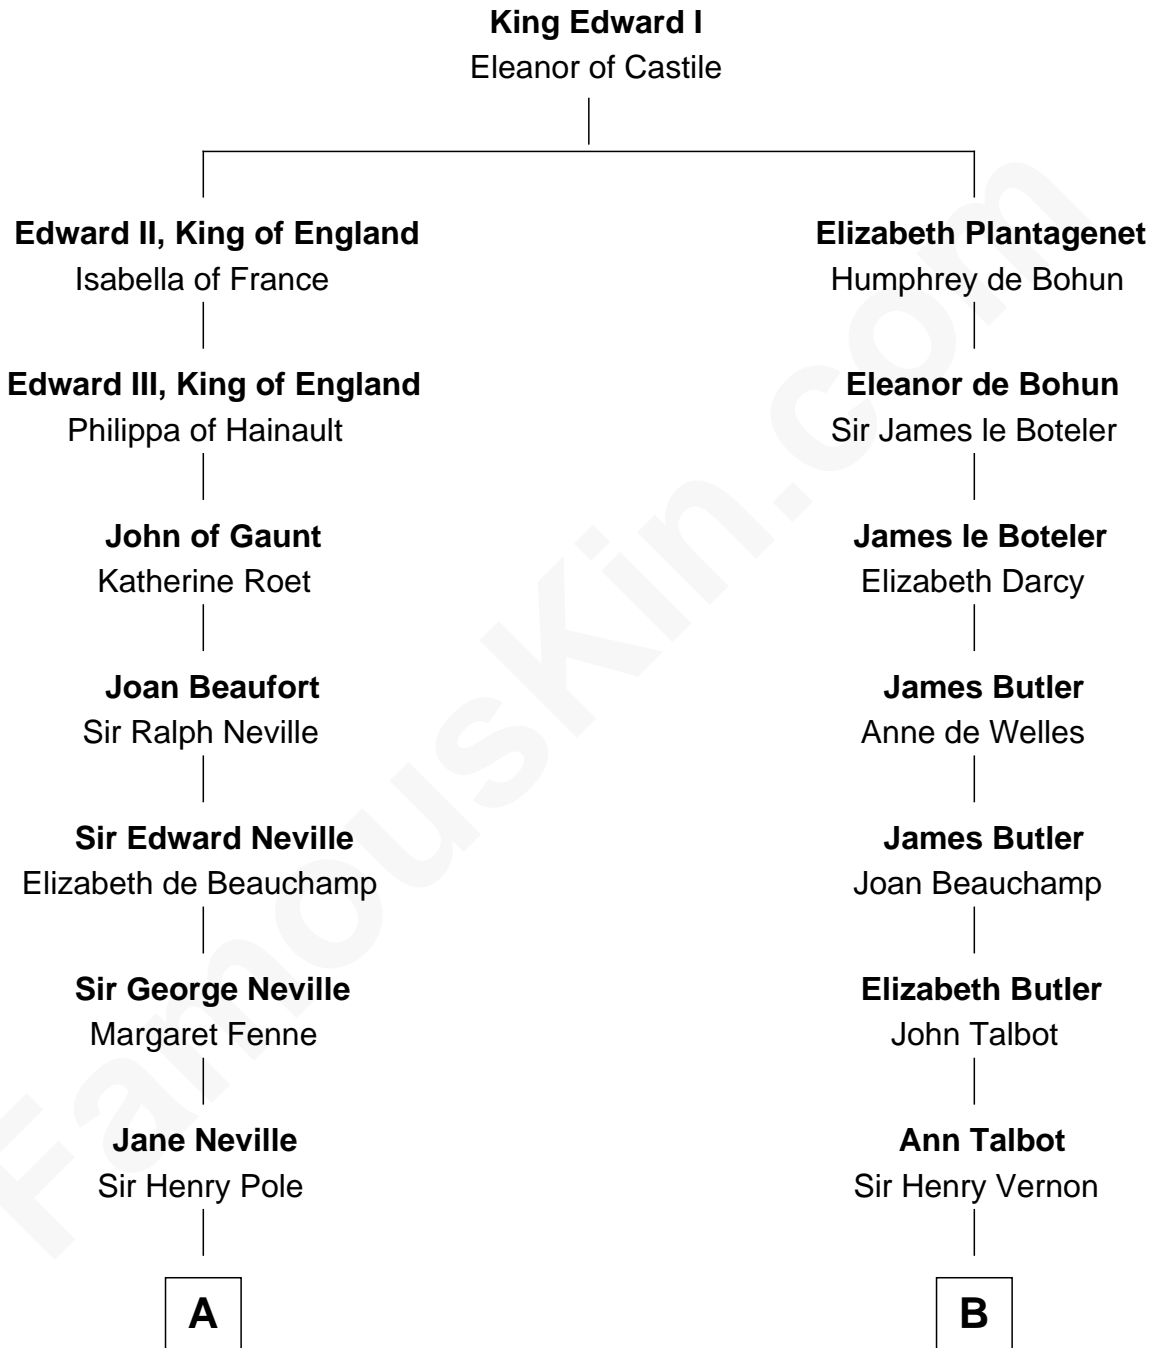

FamousKin.com Relationship Chart of

Prince Harry

Duke of Sussex

19th cousin 2 times removed of

Marjorie Post

Founder of General Foods

C

Charles Robert Spencer

Margaret Baring

Albert Edward John Spencer

Cynthia Elinor Beatrix Hamilton

Edward John Spencer

Frances Ruth Burke Roche

Princess Diana Frances Spencer

Charles III, King of the United Kingdom

Prince Harry

Duke of Sussex

D

Caroline Cushman Lathrop

Charles Rollin Post

Charles William Post

Elle Letitia Merriweather

Marjorie Post

Founder of General Foods