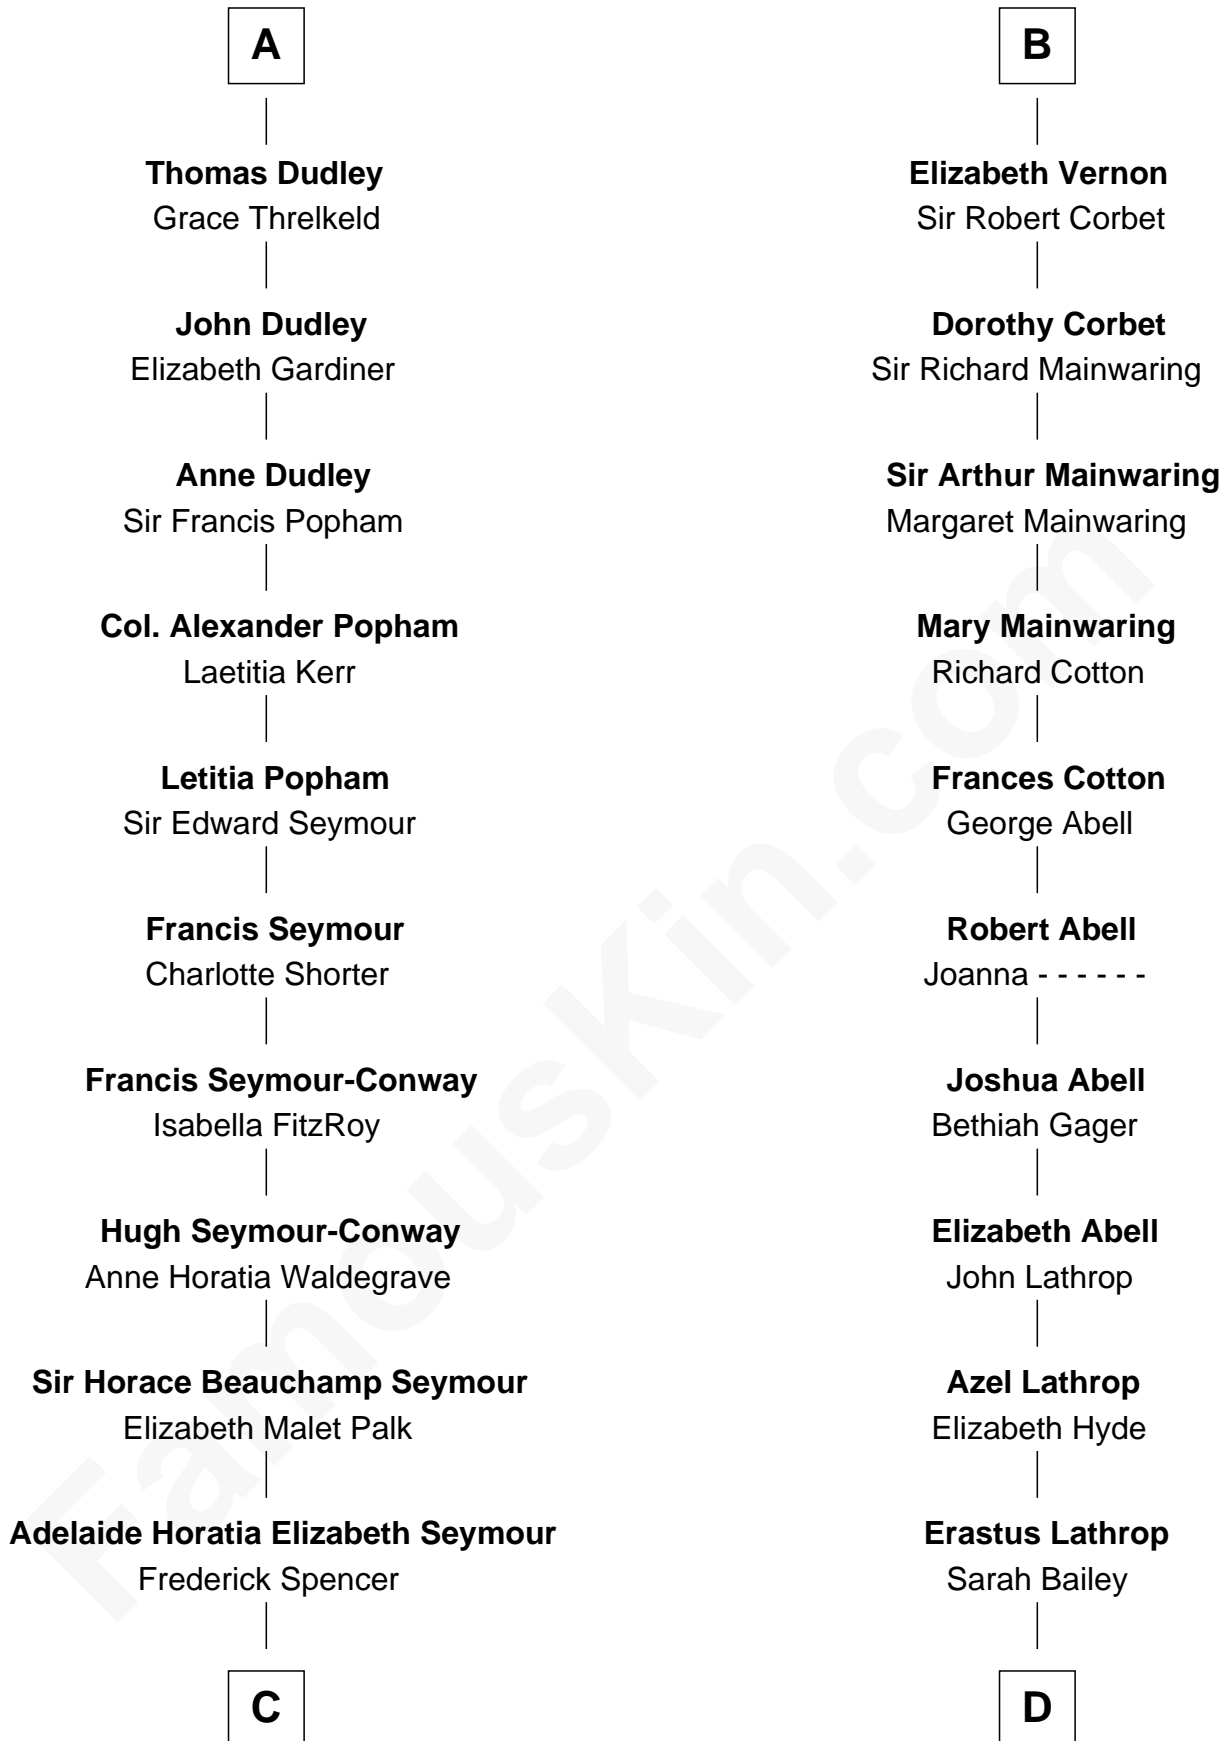

FamousKin.com Relationship Chart of

Prince Harry

Duke of Sussex

19th cousin 2 times removed of

Marjorie Post

Founder of General Foods

Sir Patrick de Chaworth

Isabella de Beauchamp

C

Charles Robert Spencer

Margaret Baring

Albert Edward John Spencer

Cynthia Elinor Beatrix Hamilton

Edward John Spencer

Frances Ruth Burke Roche

Princess Diana Frances Spencer