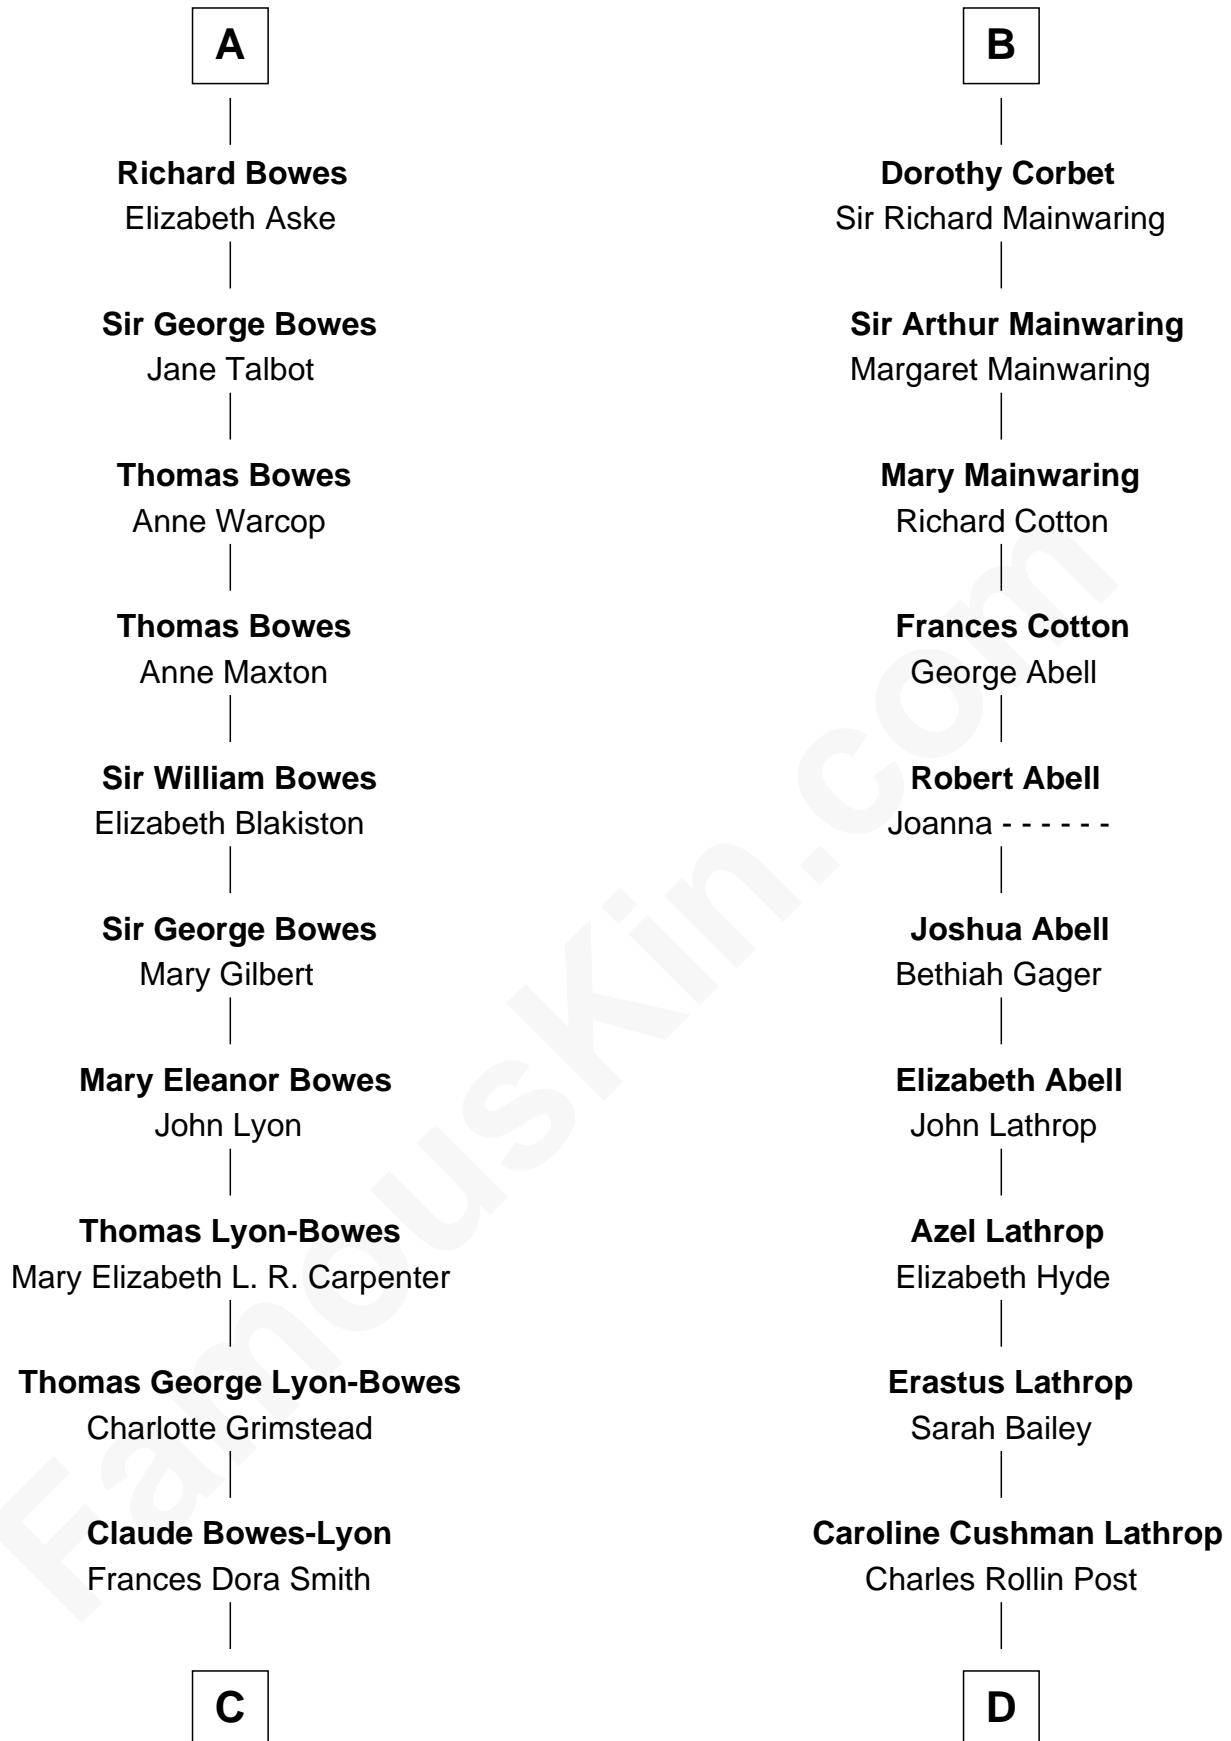

FamousKin.com Relationship Chart of

Prince Harry
Duke of Sussex

18th cousin 3 times removed of

Marjorie Post

Founder of General Foods

C

Claude George Bowes-Lyon
Cecilia Nina Cavendish-Bentinck

Elizabeth Bowes-Lyon
George VI, King of the United Kingdom

Elizabeth II, Queen of the United Kingdom
Prince Philip of Edinburgh

Charles III, King of the United Kingdom
Princess Diana Frances Spencer

Prince Harry
Duke of Sussex

D

Charles William Post
Elle Letitia Merriweather