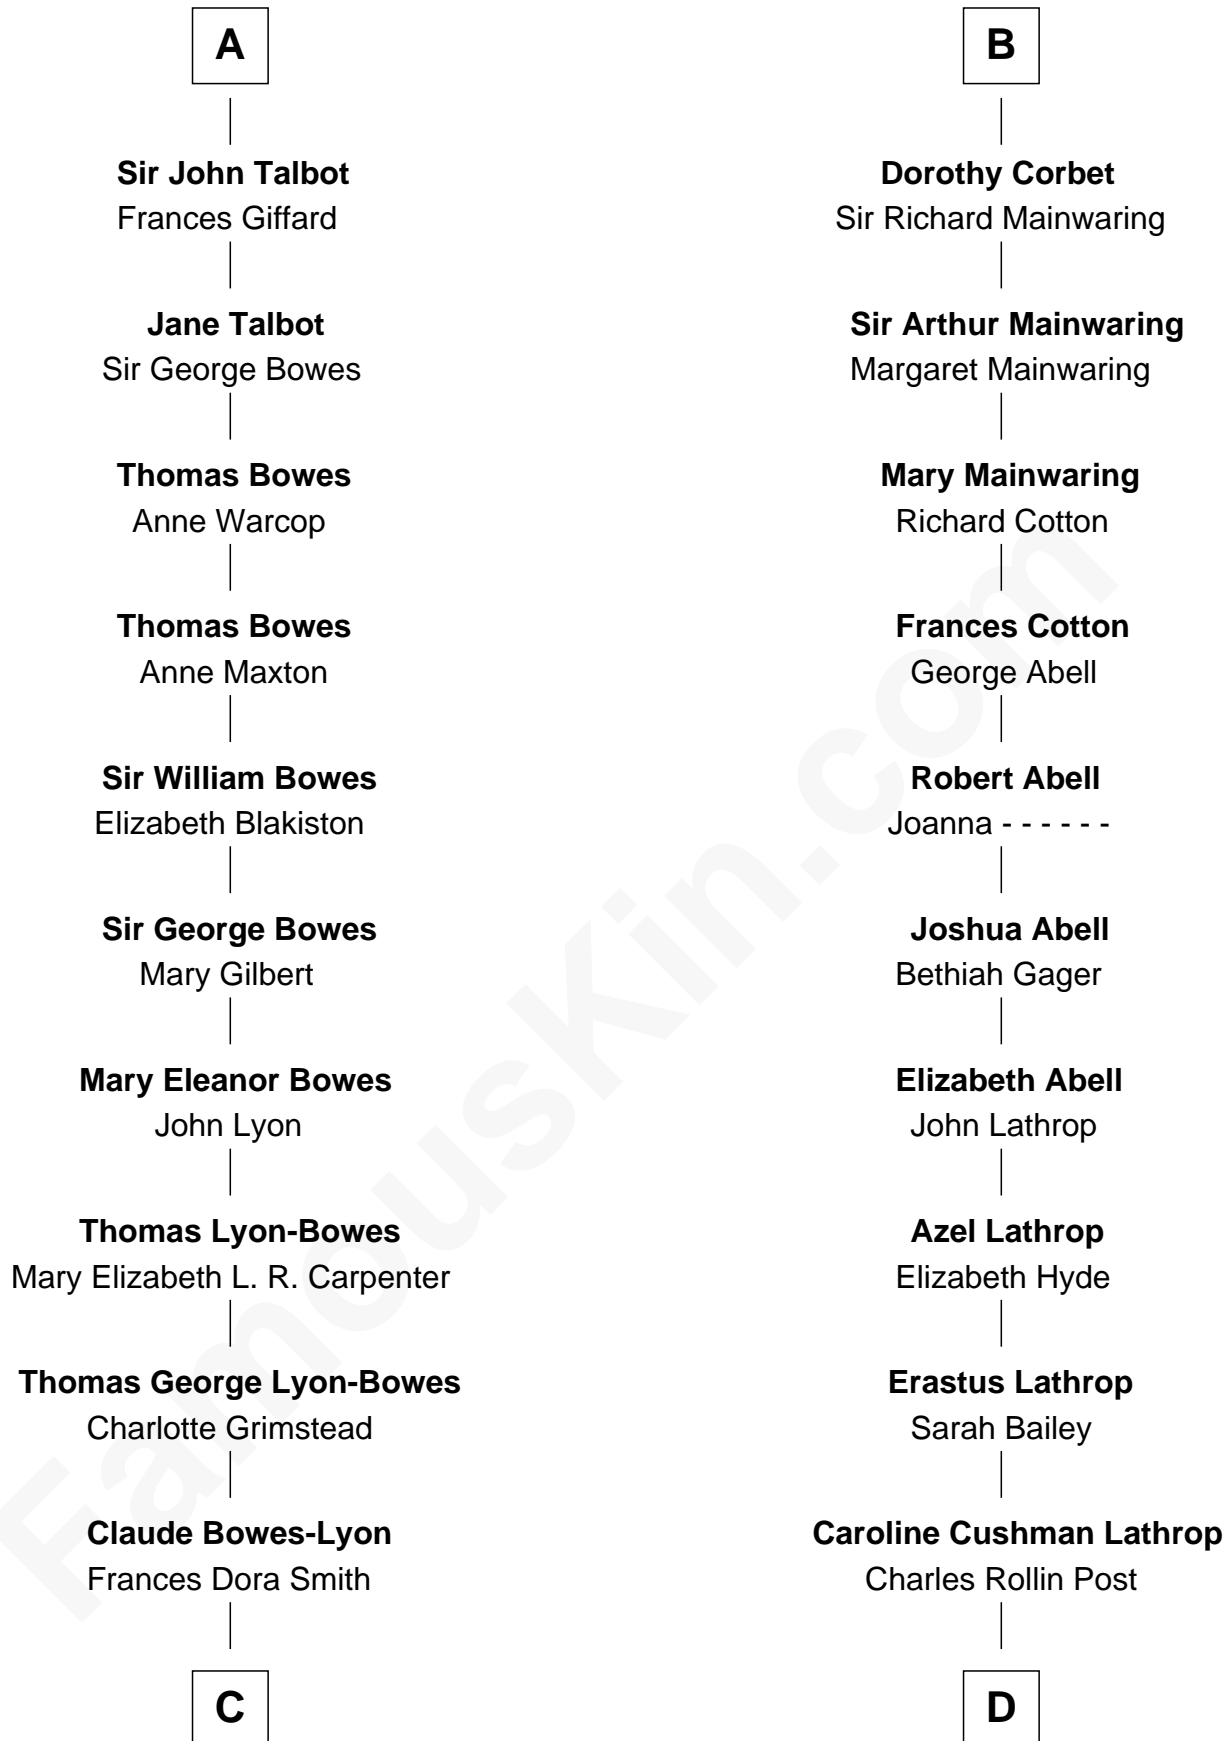

FamousKin.com Relationship Chart of

Prince Harry
Duke of Sussex

18th cousin 3 times removed of

Marjorie Post

Founder of General Foods

William de Ros
Maude de Vaux

Sir William de Ros
Margery de Badlesmere

Maud de Roos
John de Welles

Anne de Welles
James Butler

James Butler
Joan Beauchamp

Elizabeth Butler
John Talbot

Sir Gilbert Talbot
Audrey Cotton

Sir John Talbot
Margaret Troutbeck

A

Sir William de Ros
Margery de Badlesmere

Maud de Roos
John de Welles

Anne de Welles
James Butler

James Butler
Joan Beauchamp

Elizabeth Butler
John Talbot

Ann Talbot
Sir Henry Vernon

Elizabeth Vernon
Sir Robert Corbet

B

C

Claude George Bowes-Lyon
Cecilia Nina Cavendish-Bentinck

Elizabeth Bowes-Lyon
George VI, King of the United Kingdom

Elizabeth II, Queen of the United Kingdom
Prince Philip of Edinburgh

Charles III, King of the United Kingdom
Princess Diana Frances Spencer

Prince Harry
Duke of Sussex