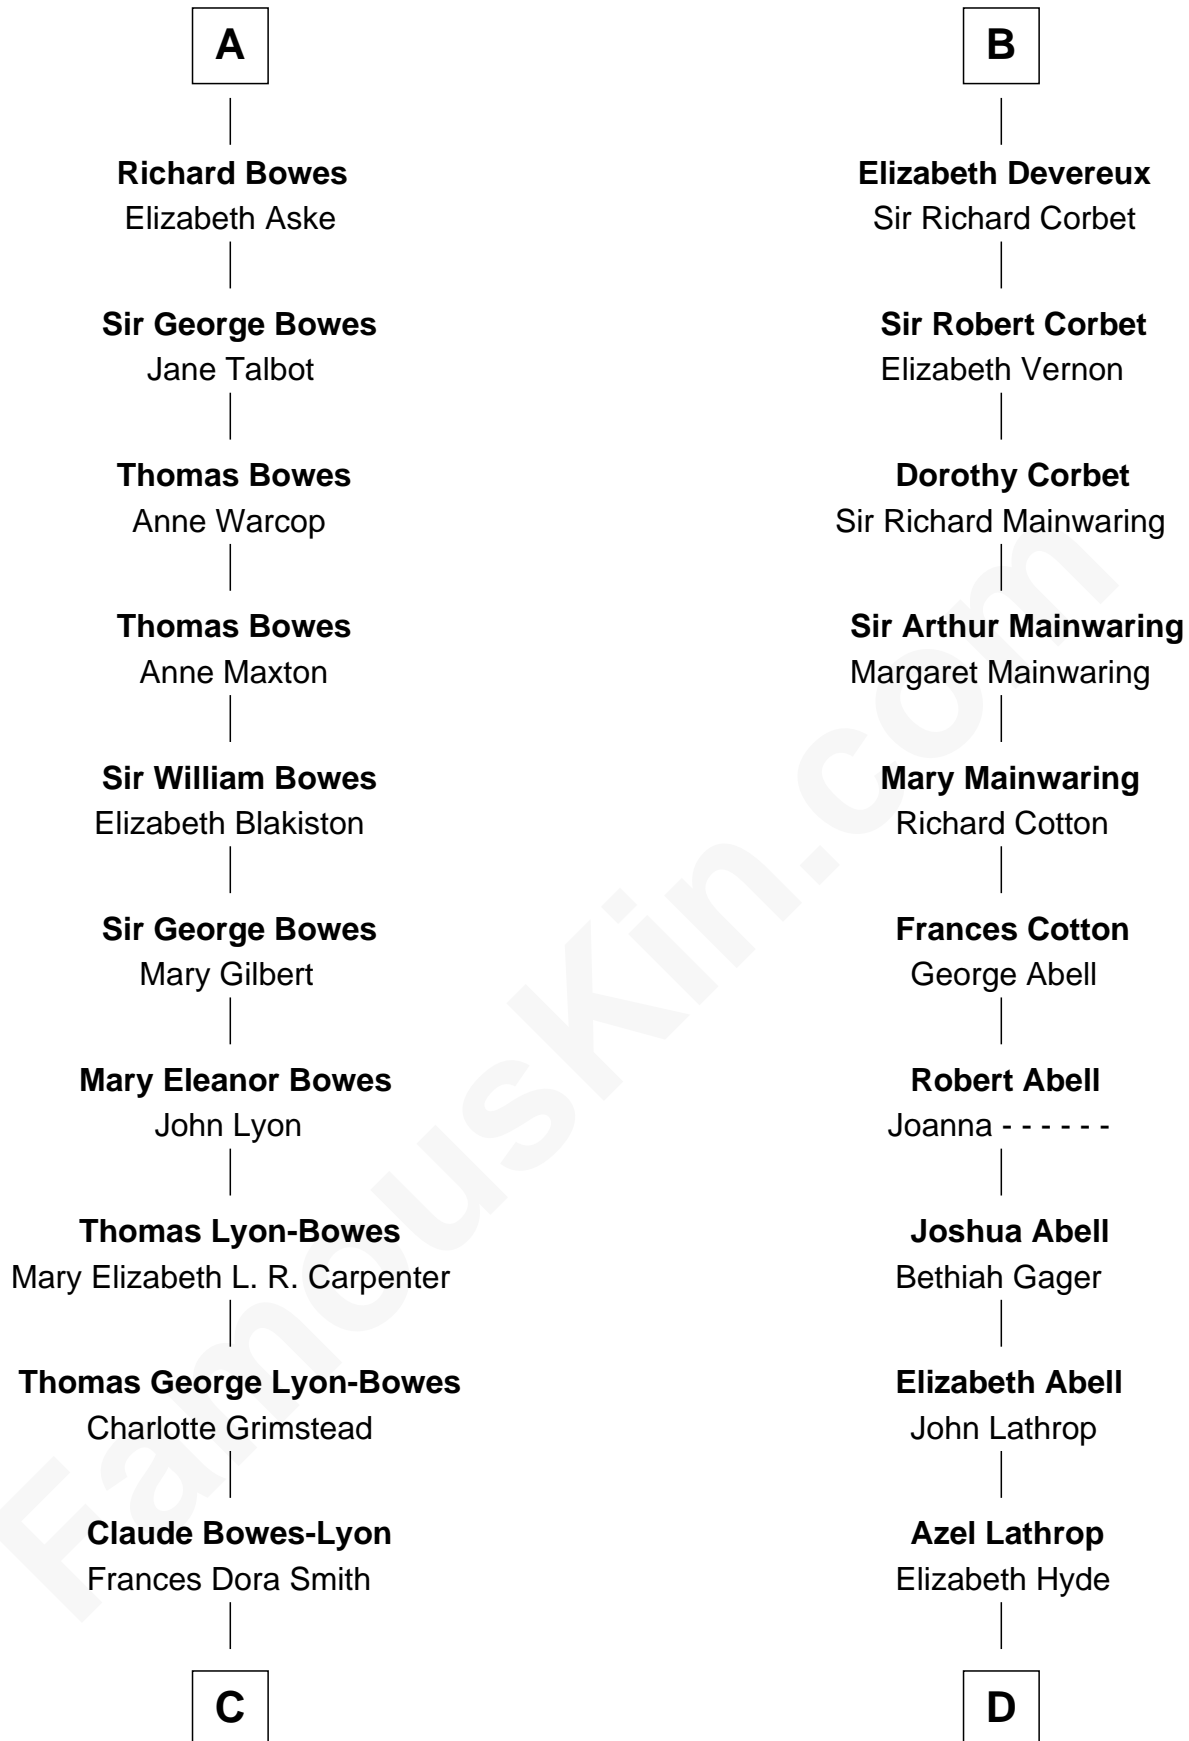

FamousKin.com Relationship Chart of

Prince Harry
Duke of Sussex

20th cousin 1 time removed of

Marjorie Post
Founder of General Foods

Sir Edmund Mortimer
Margaret de Fiennes

C

Claude George Bowes-Lyon
Cecilia Nina Cavendish-Bentinck

Elizabeth Bowes-Lyon
George VI, King of the United Kingdom

Elizabeth II, Queen of the United Kingdom
Prince Philip of Edinburgh

Charles III, King of the United Kingdom
Princess Diana Frances Spencer

Prince Harry
Duke of Sussex