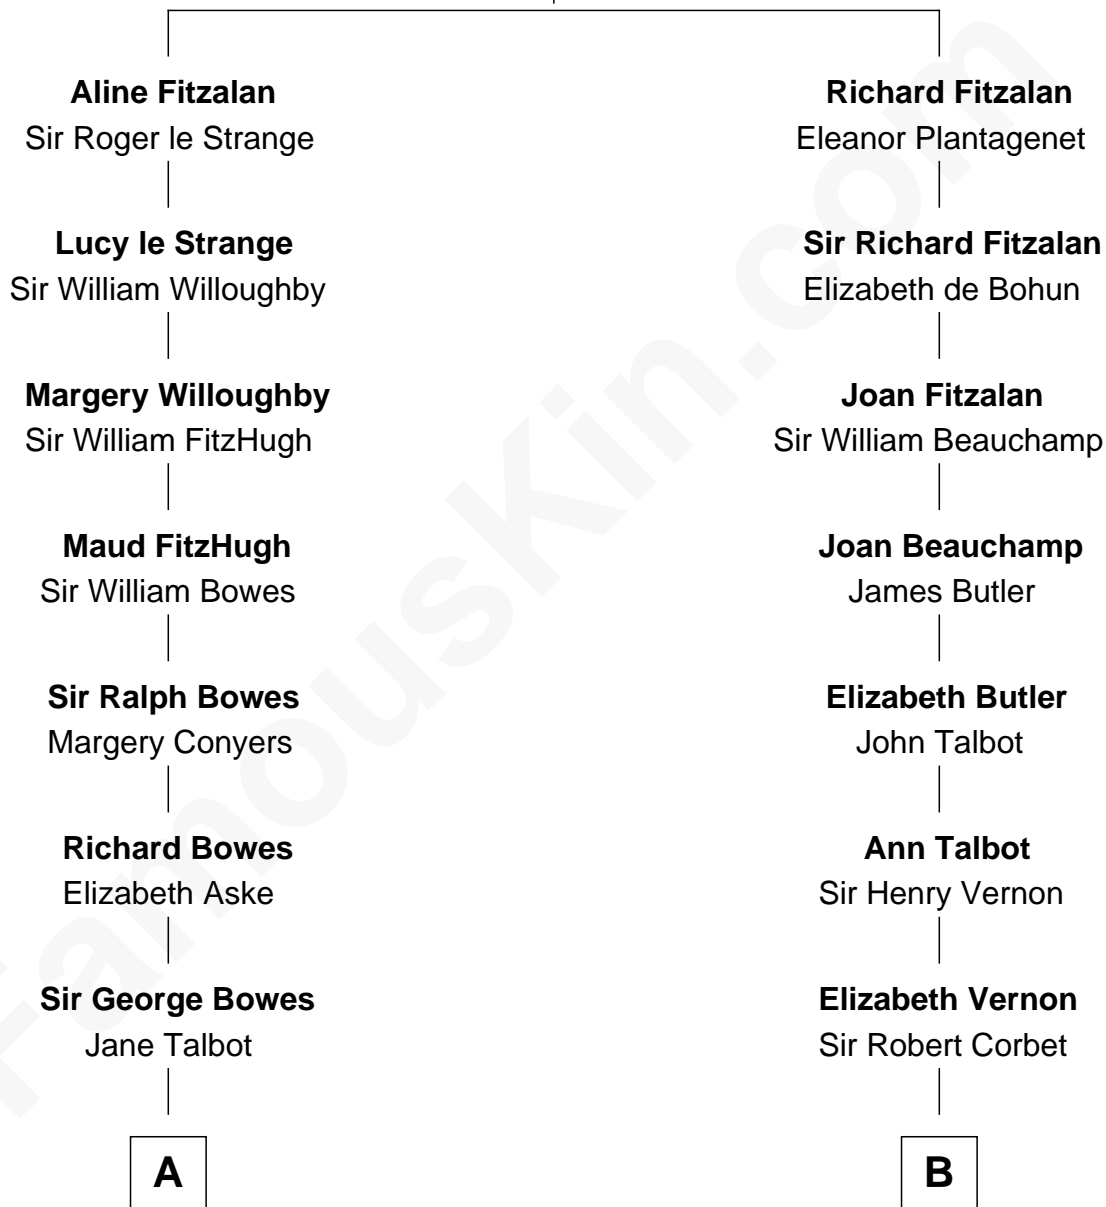

# FamousKin.com Relationship Chart of

**Prince Harry**  
*Duke of Sussex*

18th cousin 1 time removed of

**Marjorie Post**  
*Founder of General Foods*

**Edmund Fitzalan**  
Alice de Warenne

**C**

**Elizabeth II, Queen of the United Kingdom**

Prince Philip of Edinburgh

**Charles III, King of the United Kingdom**

Princess Diana Frances Spencer

**Prince Harry**

*Duke of Sussex*

**D**

**Charles William Post**

Elle Letitia Merriweather