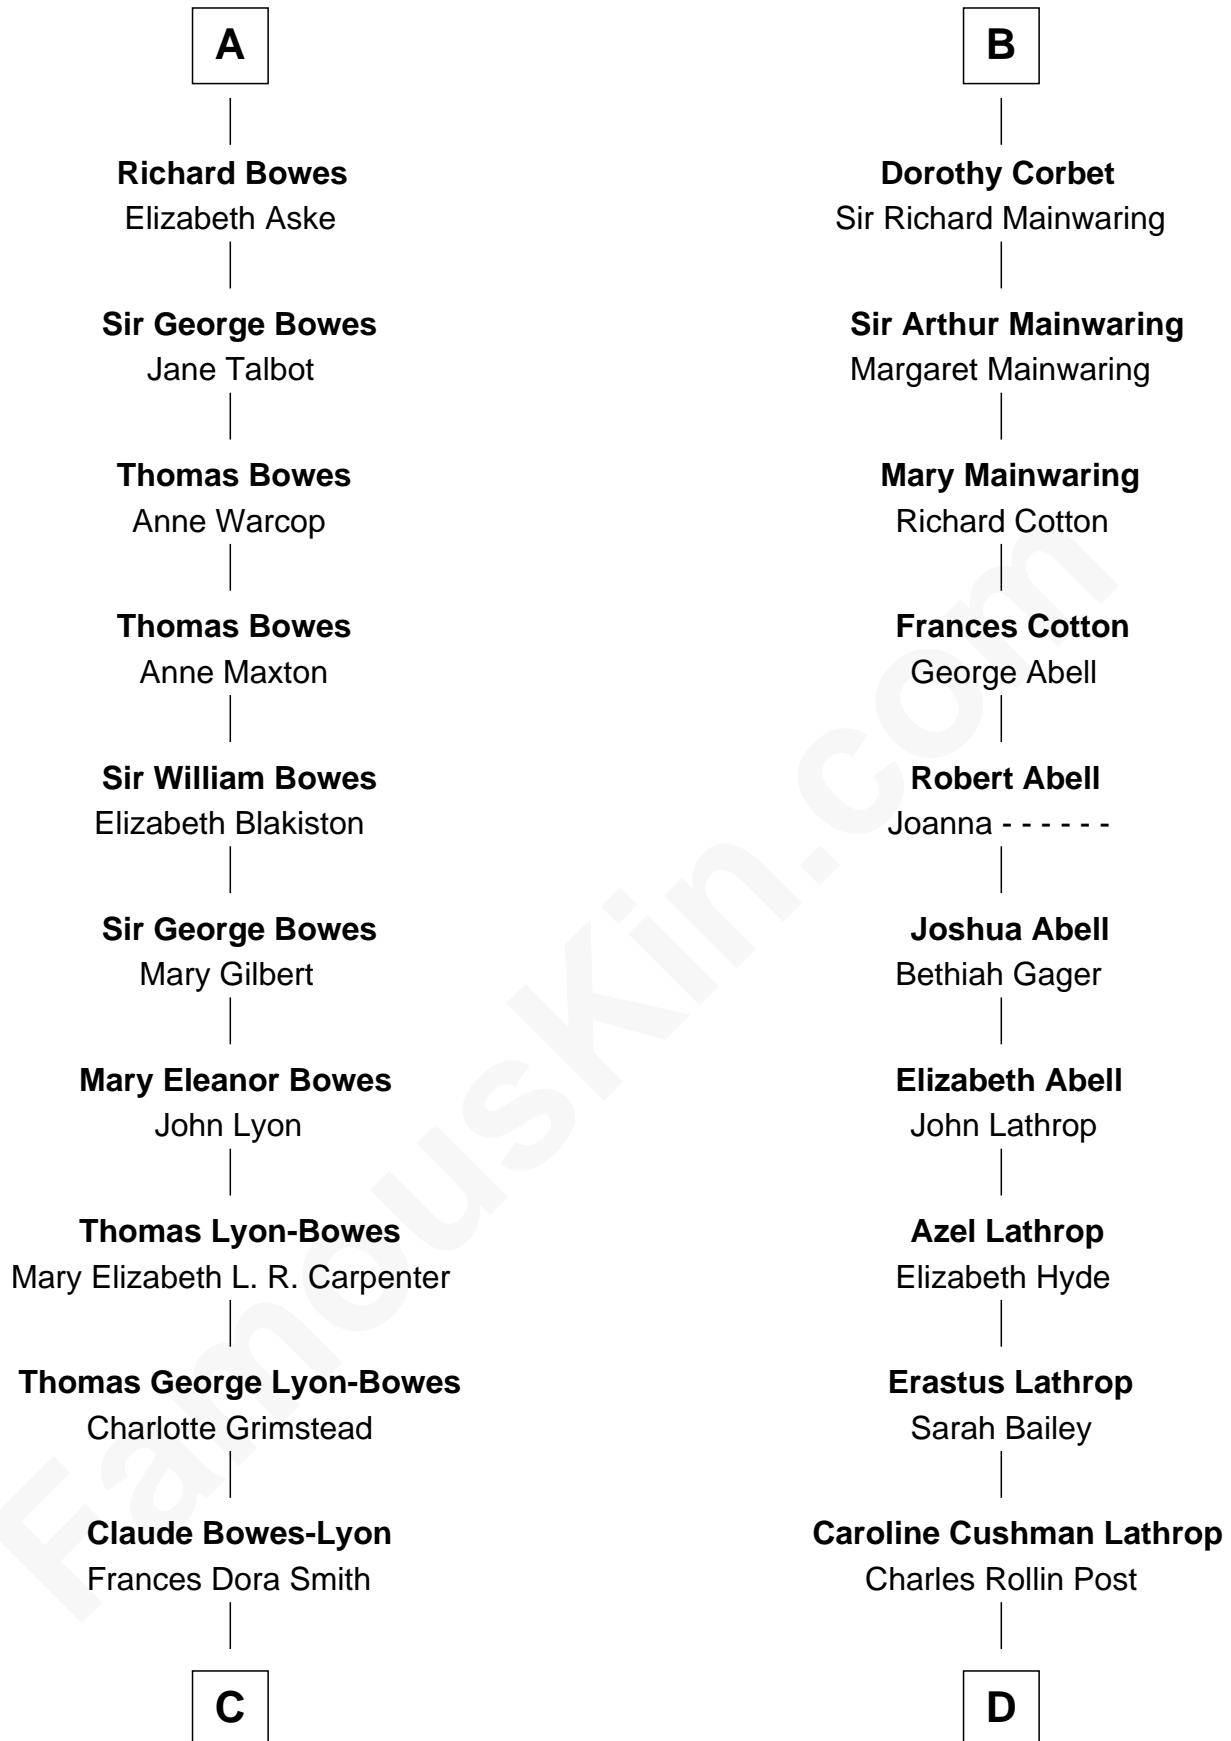

# FamousKin.com Relationship Chart of

**Prince Harry**

*Duke of Sussex*

18th cousin 3 times removed of

**Marjorie Post**

*Founder of General Foods*

**Ralph VII de Toeni**

Mary - - - - -

**C**

**Claude George Bowes-Lyon**  
Cecilia Nina Cavendish-Bentinck

**Elizabeth Bowes-Lyon**  
George VI, King of the United Kingdom

**Elizabeth II, Queen of the United Kingdom**  
Prince Philip of Edinburgh

**Charles III, King of the United Kingdom**  
Princess Diana Frances Spencer

**Prince Harry**  
*Duke of Sussex*

**D**

**Charles William Post**  
Elle Letitia Merriweather

**Marjorie Post**  
*Founder of General Foods*