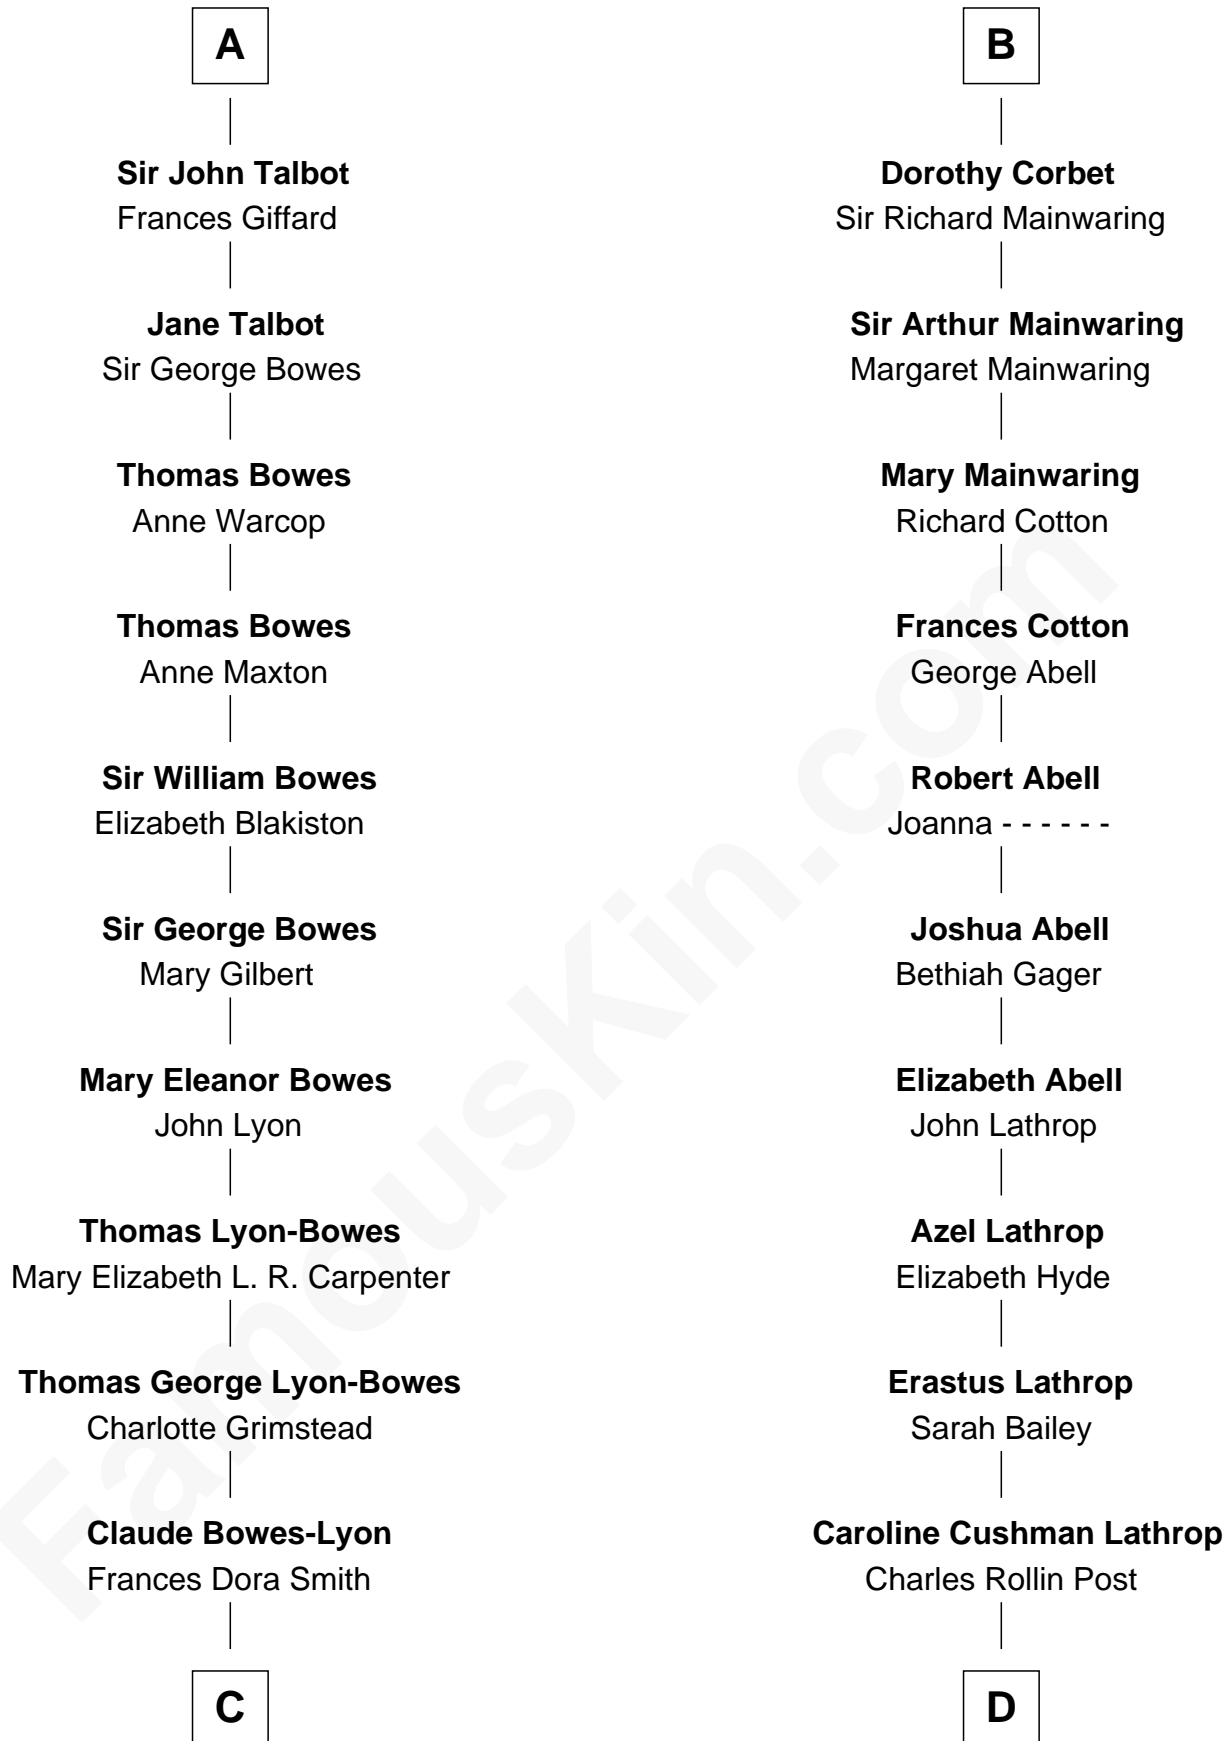

# FamousKin.com Relationship Chart of

**Prince Harry**

*Duke of Sussex*

18th cousin 3 times removed of

**Marjorie Post**

*Founder of General Foods*

**Humphrey de Bohun**

Elizabeth Plantagenet

**Eleanor de Bohun**  
Sir James le Boteler

**James le Boteler**  
Elizabeth Darcy

**James Butler**  
Anne de Welles

**James Butler**  
Joan Beauchamp

**Elizabeth Butler**  
John Talbot

**Sir Gilbert Talbot**  
Audrey Cotton

**Sir John Talbot**  
Margaret Troutbeck

**A**

**Eleanor de Bohun**  
Sir James le Boteler

**James le Boteler**  
Elizabeth Darcy

**James Butler**  
Anne de Welles

**James Butler**  
Joan Beauchamp

**Elizabeth Butler**  
John Talbot

**Ann Talbot**  
Sir Henry Vernon

**Elizabeth Vernon**  
Sir Robert Corbet

**B**

**C**

**Claude George Bowes-Lyon**  
Cecilia Nina Cavendish-Bentinck

**Elizabeth Bowes-Lyon**  
George VI, King of the United Kingdom