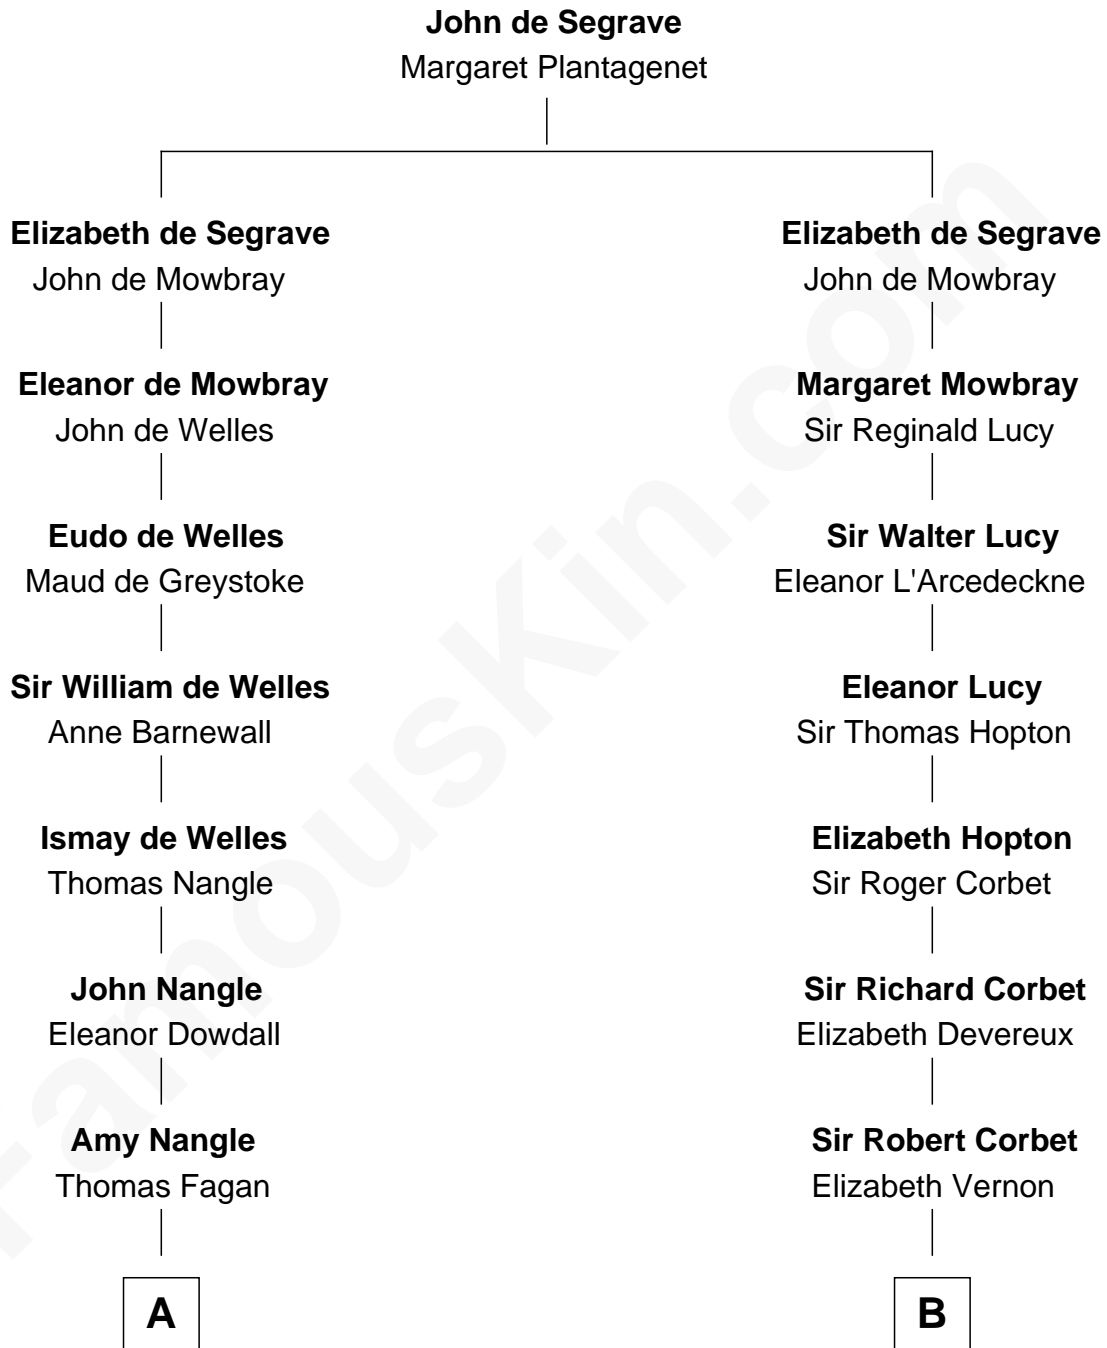

FamousKin.com Relationship Chart of

Prince Harry
Duke of Sussex

18th cousin 2 times removed of

Marjorie Post

Founder of General Foods

C

Elizabeth Bowes-Lyon

George VI, King of the United Kingdom

Elizabeth II, Queen of the United Kingdom

Prince Philip of Edinburgh

Charles III, King of the United Kingdom

Princess Diana Frances Spencer

Prince Harry

Duke of Sussex

D

Charles William Post

Elle Letitia Merriweather

Marjorie Post

Founder of General Foods

FamousKin.com