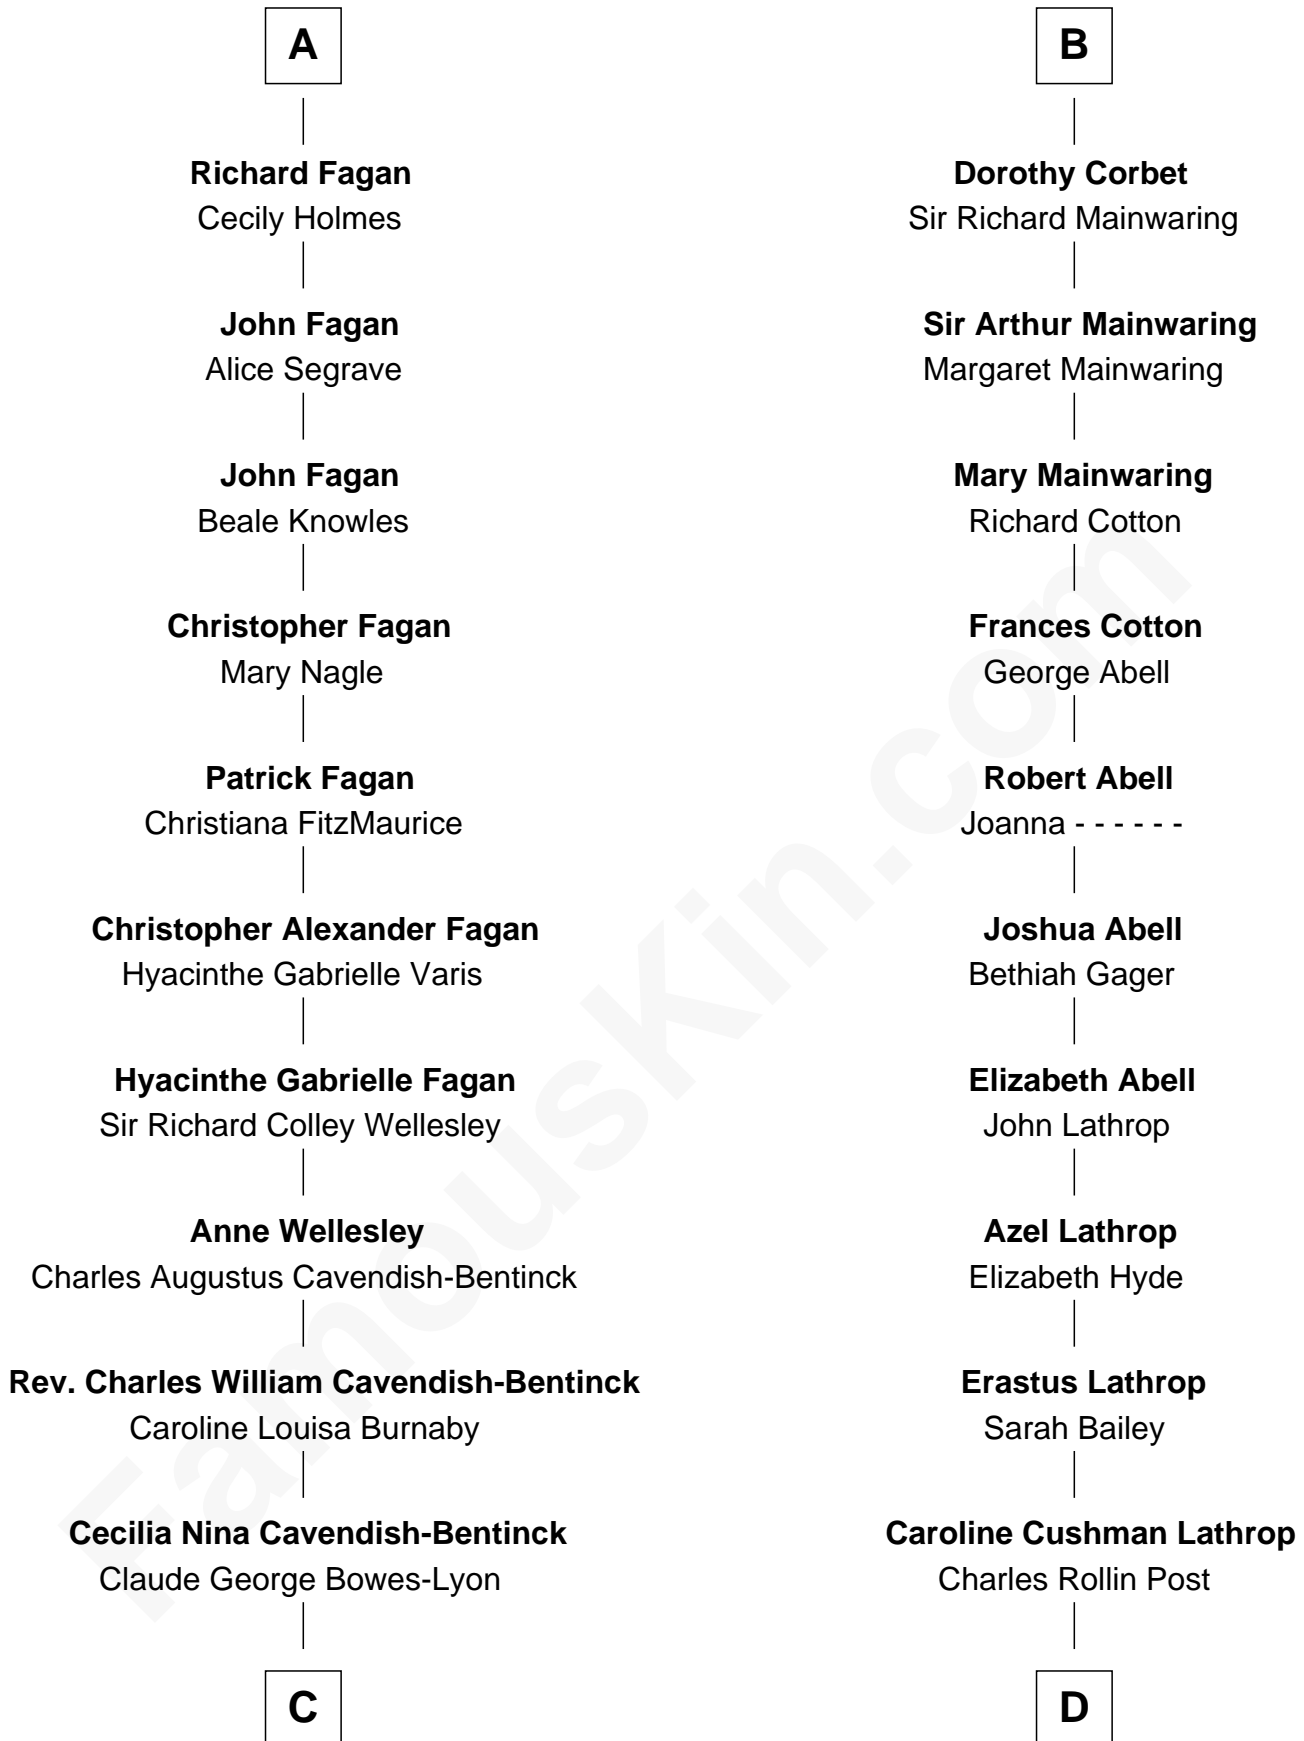

FamousKin.com Relationship Chart of

Prince Harry
Duke of Sussex

18th cousin 2 times removed of

Marjorie Post

Founder of General Foods

C

Elizabeth Bowes-Lyon

George VI, King of the United Kingdom

Elizabeth II, Queen of the United Kingdom

Prince Philip of Edinburgh

Charles III, King of the United Kingdom

Princess Diana Frances Spencer

Prince Harry

Duke of Sussex

D

Charles William Post