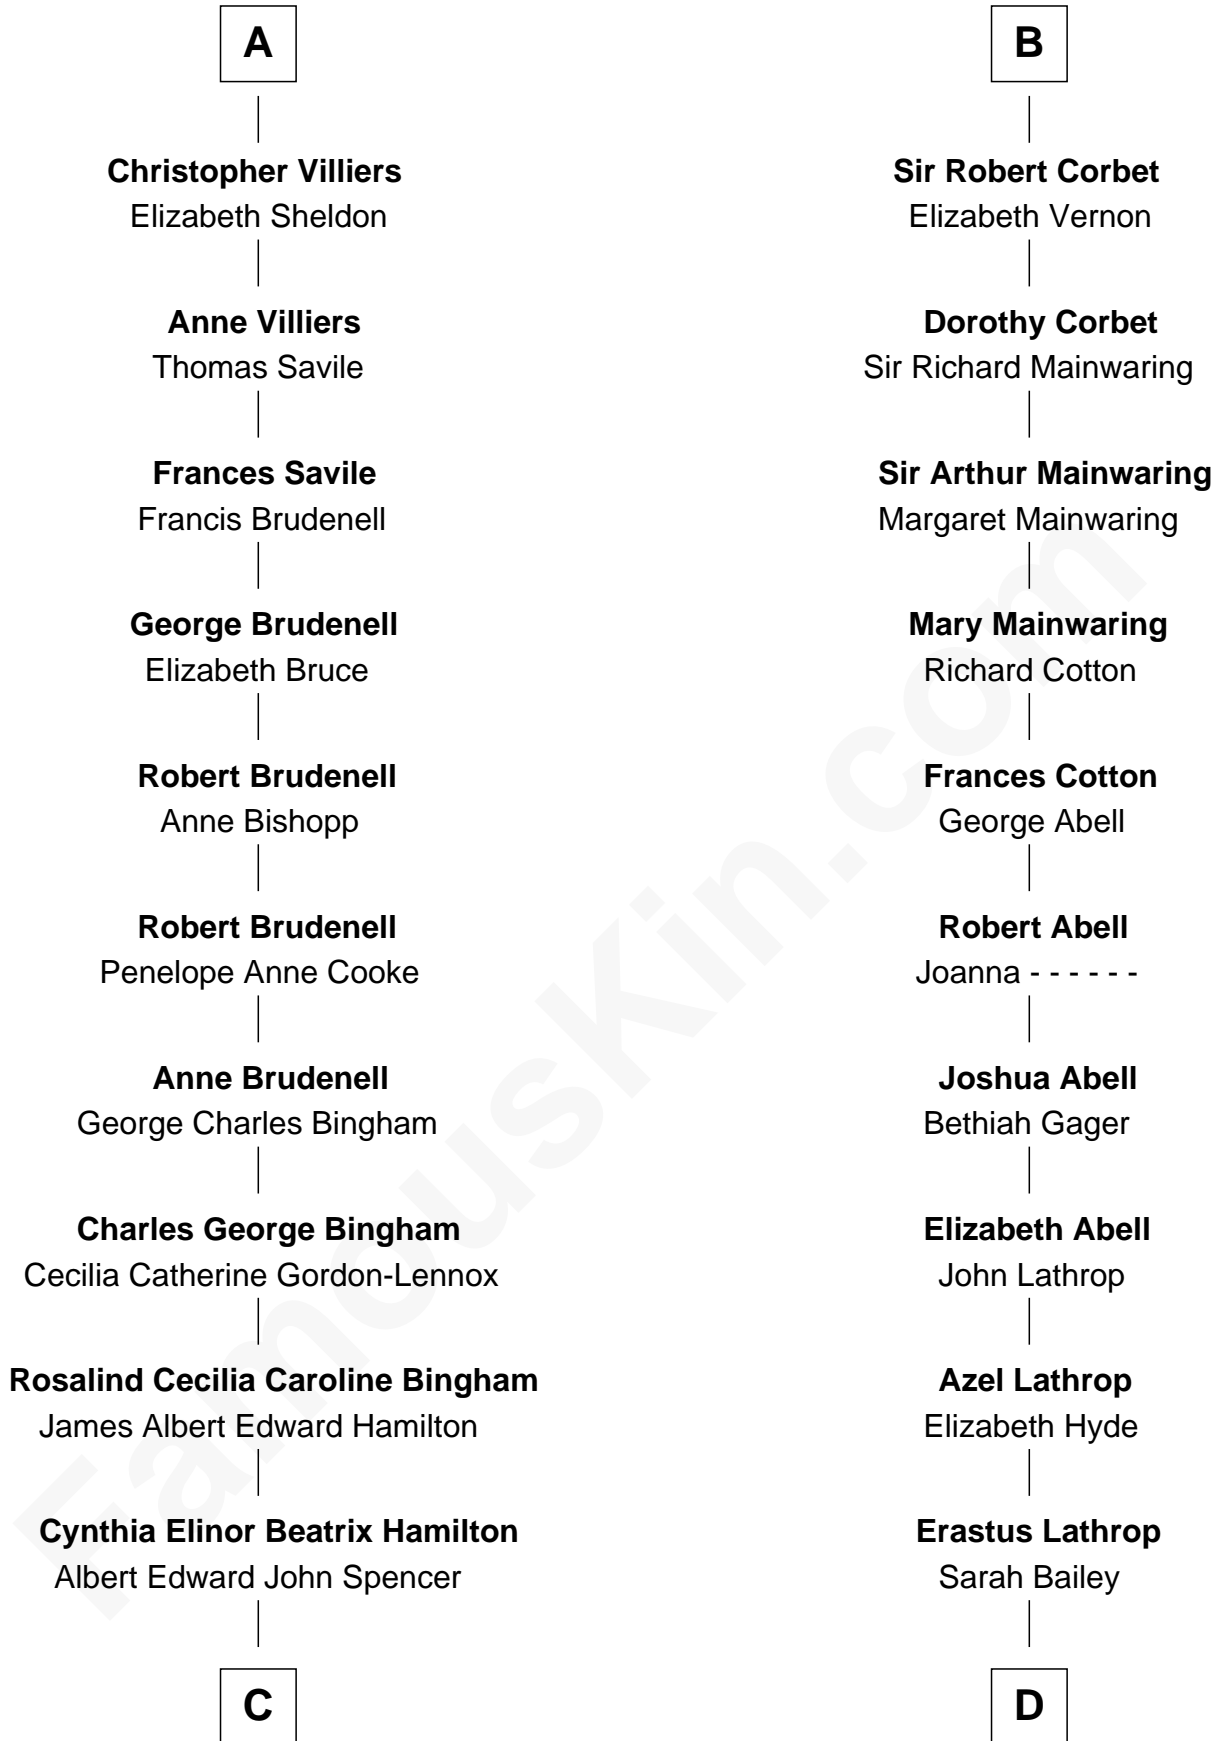

# FamousKin.com Relationship Chart of

**Prince Harry**  
*Duke of Sussex*

18th cousin 1 time removed of

**C. W. Post**  
*Founder of Post Cereals*

**Sir Henry de Grey**  
Elizabeth Talbot

**Margaret de Grey**  
Sir John Darcy

**John Darcy**  
Joan de Greystoke

**Joan Darcy**  
John Beaumont

**George Beaumont**  
Joan Pauncefoot

**William Beaumont**  
Mary Bassett

**Anthony Beaumont**  
Anne Armstrong

**Mary Beaumont**  
Sir George Villiers

**A**

**Richard Grey**  
Blanche de la Vache

**Alice Grey**  
Sir William Burley

**Elizabeth Burley**  
Sir John Hopton

**Sir Walter Hopton**  
Joan Mortimer

**Sir Thomas Hopton**  
Eleanor Lucy

**Elizabeth Hopton**  
Sir Roger Corbet

**Sir Richard Corbet**  
Elizabeth Devereux

**B**

**C**

**Edward John Spencer**  
Frances Ruth Burke Roche

**Princess Diana Frances Spencer**  
Charles III, King of the United Kingdom

**Prince Harry**  
*Duke of Sussex*