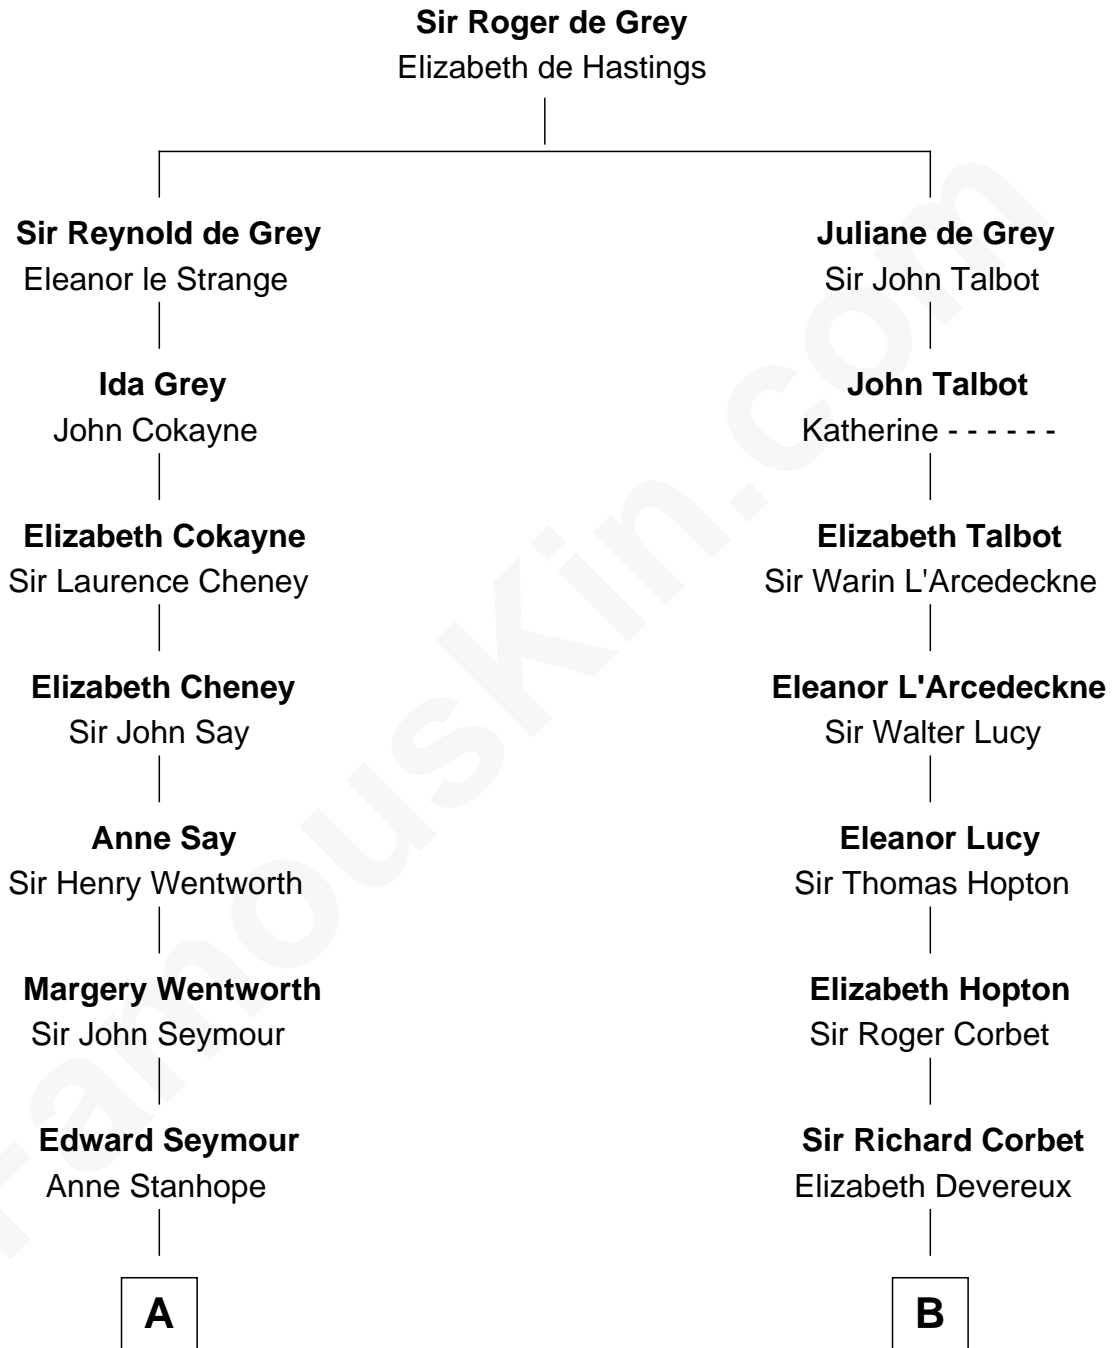

FamousKin.com Relationship Chart of

Prince Harry
Duke of Sussex

18th cousin 3 times removed of

C. W. Post
Founder of Post Cereals

C

Cecilia Nina Cavendish-Bentinck

Claude George Bowes-Lyon

Elizabeth Bowes-Lyon

George VI, King of the United Kingdom

Elizabeth II, Queen of the United Kingdom

Prince Philip of Edinburgh

Charles III, King of the United Kingdom

Princess Diana Frances Spencer

Prince Harry

Duke of Sussex

D