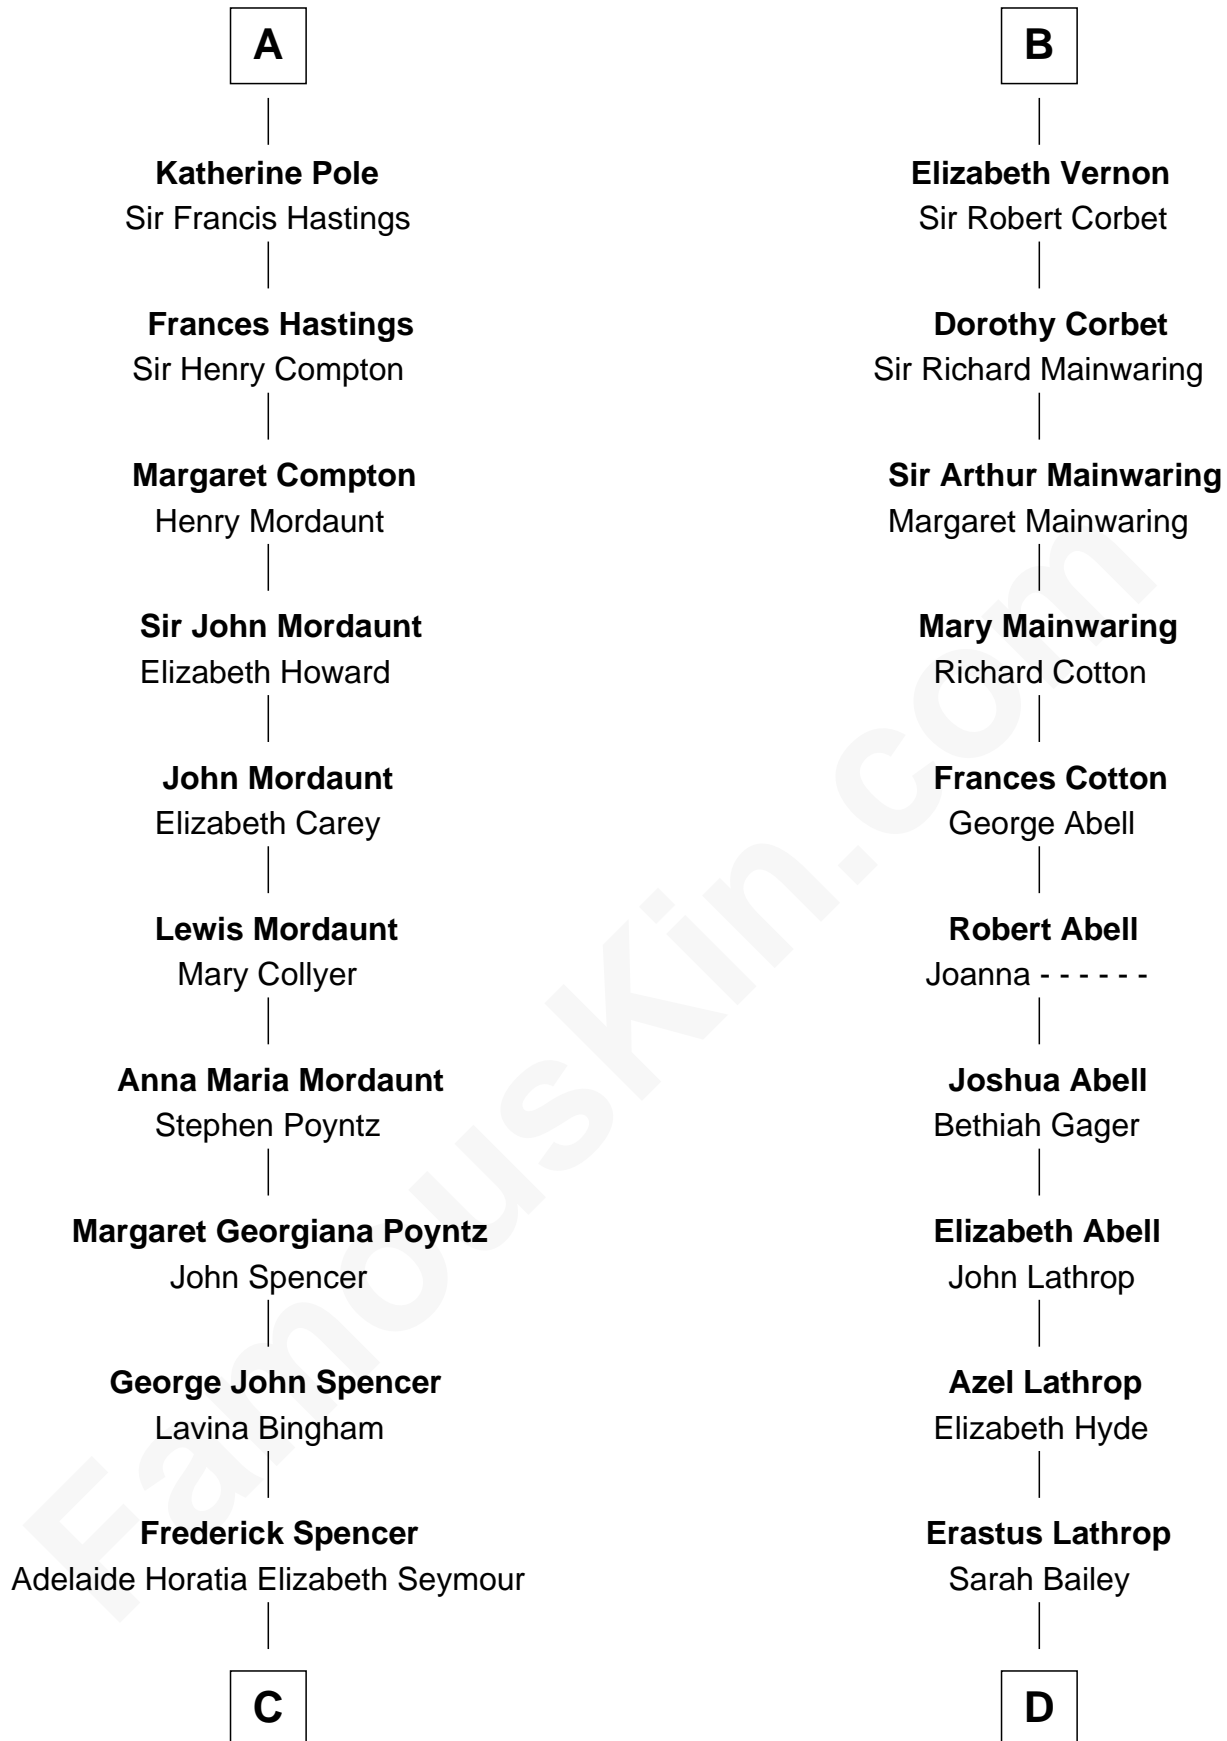

FamousKin.com Relationship Chart of

Prince Harry
Duke of Sussex

18th cousin 3 times removed of

C. W. Post
Founder of Post Cereals

C

Charles Robert Spencer

Margaret Baring

Albert Edward John Spencer

Cynthia Elinor Beatrix Hamilton

Edward John Spencer

Frances Ruth Burke Roche

Princess Diana Frances Spencer

Charles III, King of the United Kingdom

Prince Harry

Duke of Sussex

D