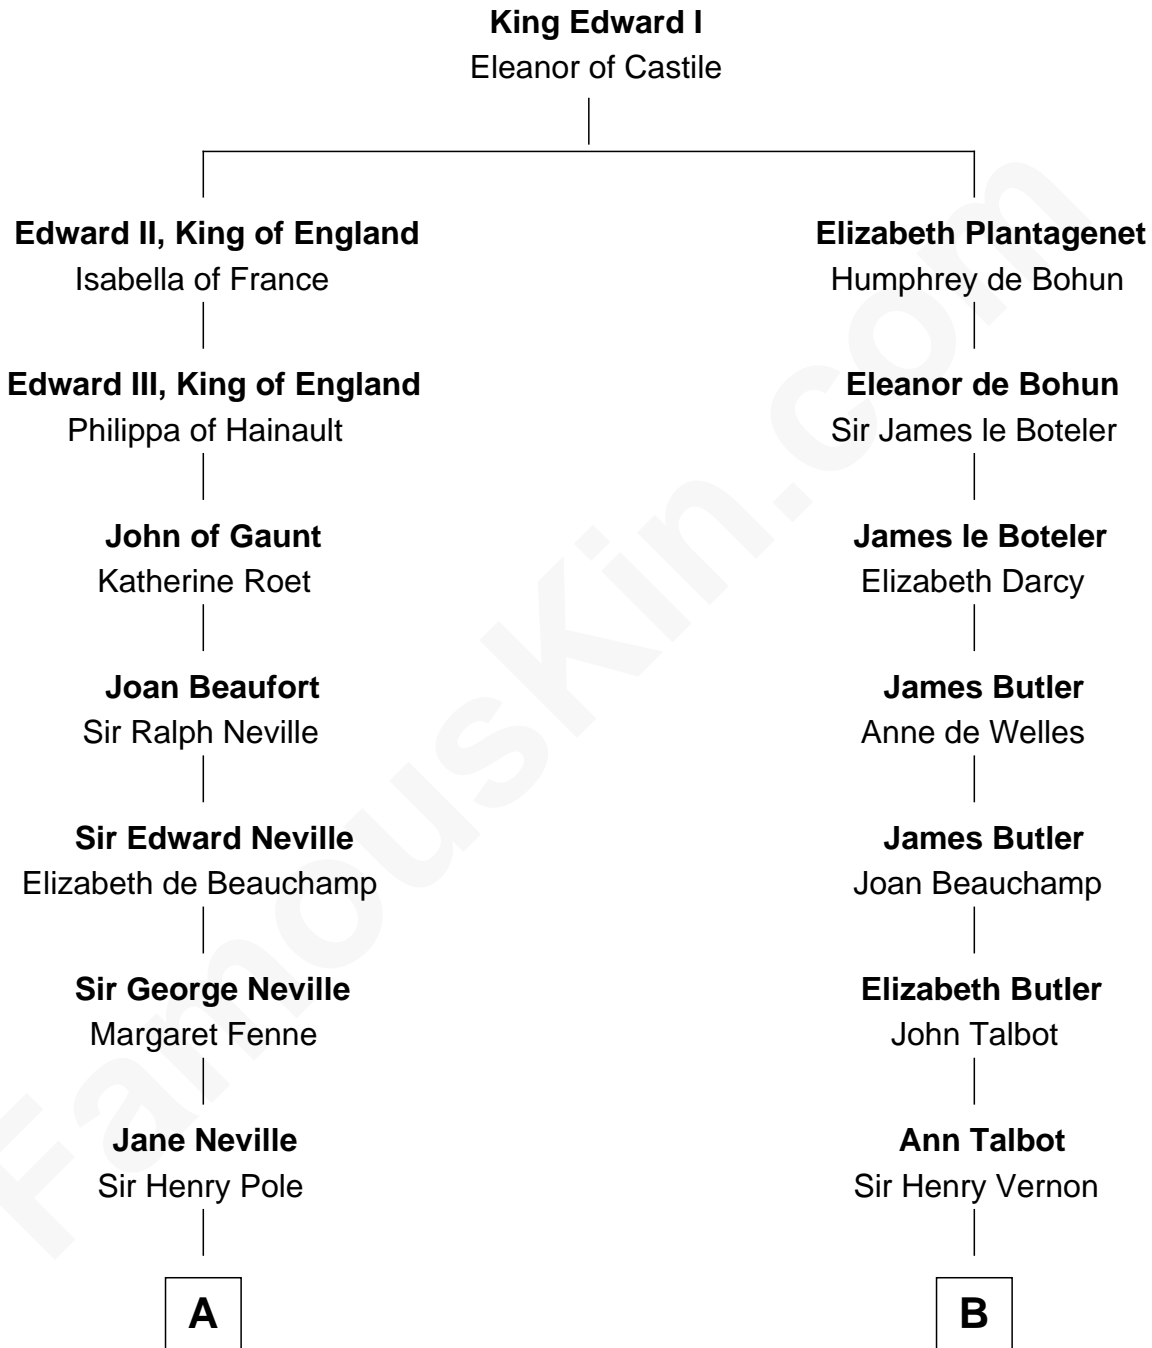

FamousKin.com Relationship Chart of

Prince Harry
Duke of Sussex

18th cousin 3 times removed of

C. W. Post
Founder of Post Cereals

C

Charles Robert Spencer

Margaret Baring

Albert Edward John Spencer

Cynthia Elinor Beatrix Hamilton

Edward John Spencer

Frances Ruth Burke Roche

Princess Diana Frances Spencer

Charles III, King of the United Kingdom

Prince Harry

Duke of Sussex

D