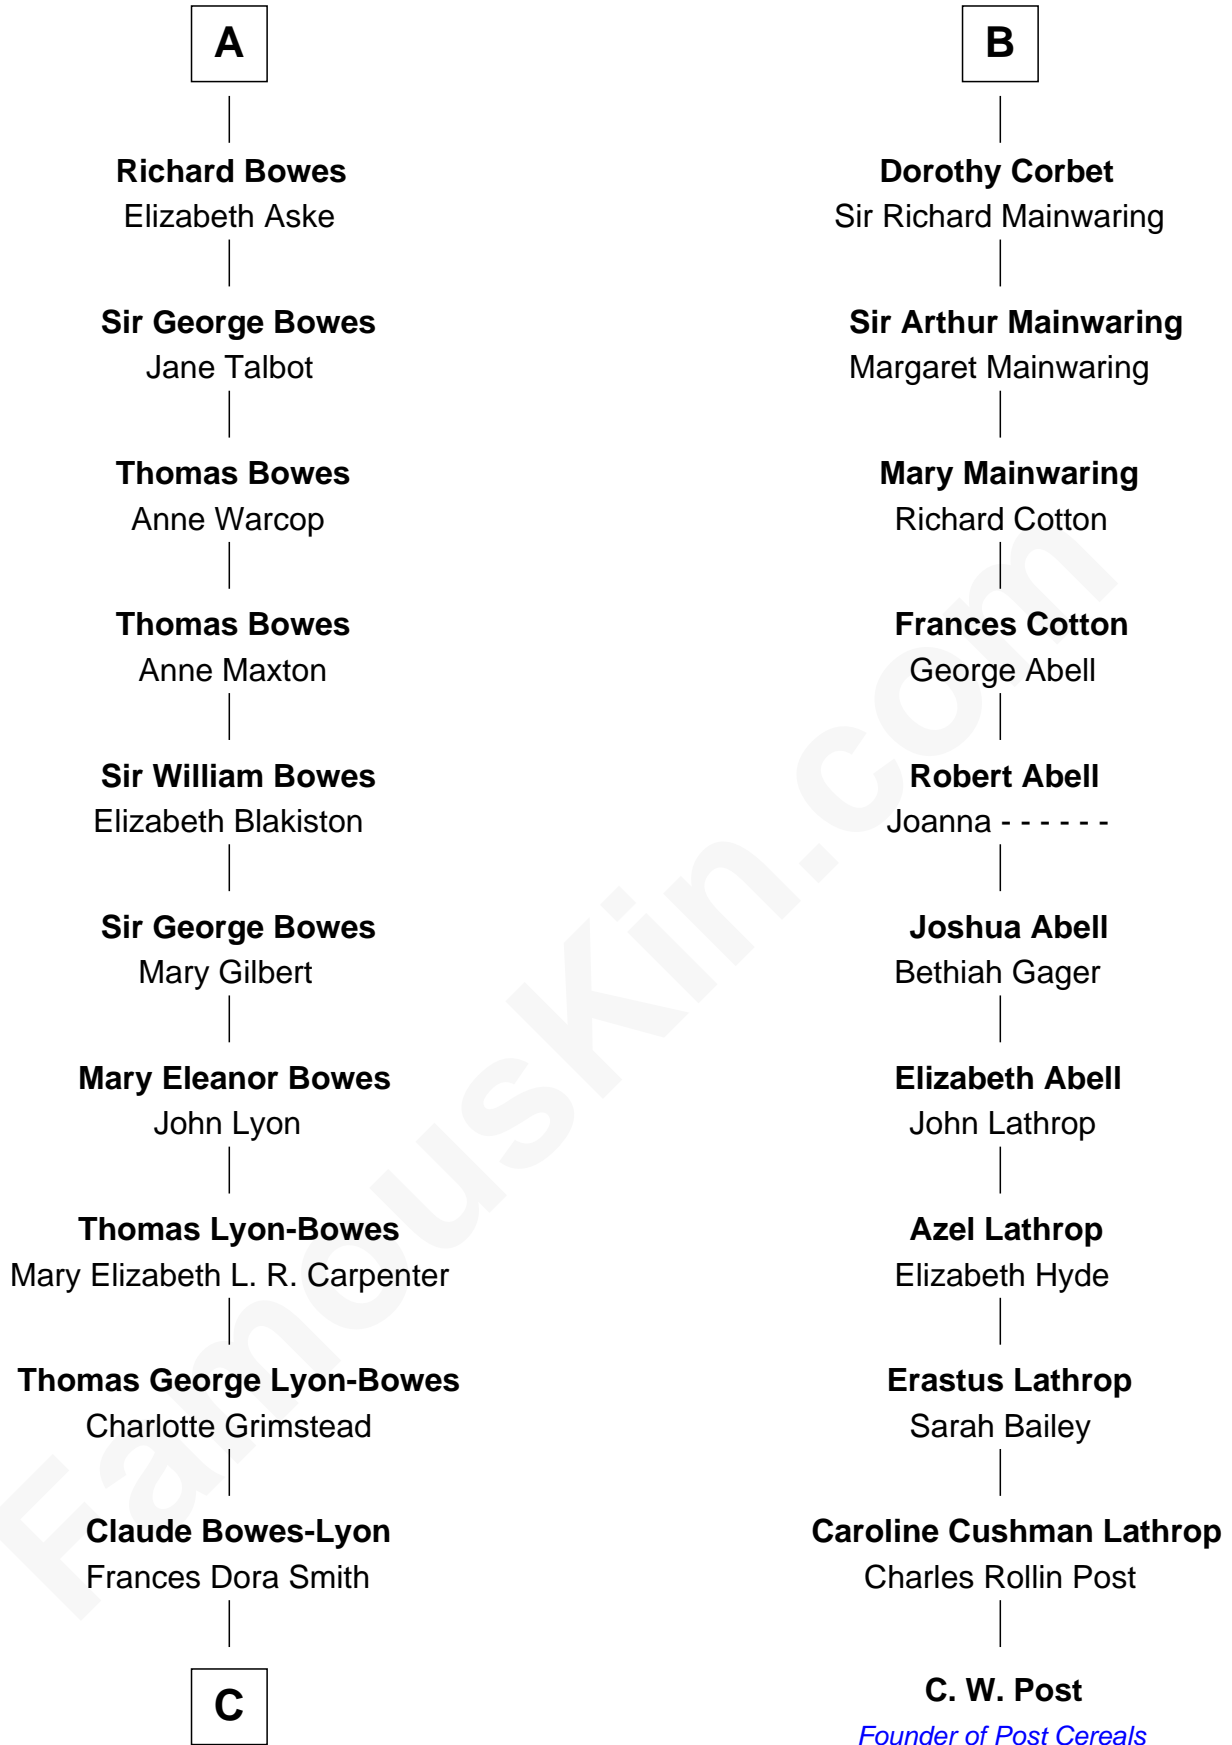

FamousKin.com Relationship Chart of

Prince Harry
Duke of Sussex

17th cousin 4 times removed of

C. W. Post
Founder of Post Cereals

C

—
Claude George Bowes-Lyon
Cecilia Nina Cavendish-Bentinck

—
Elizabeth Bowes-Lyon
George VI, King of the United Kingdom

—
Elizabeth II, Queen of the United Kingdom
Prince Philip of Edinburgh

—
Charles III, King of the United Kingdom
Princess Diana Frances Spencer

—
Prince Harry
Duke of Sussex