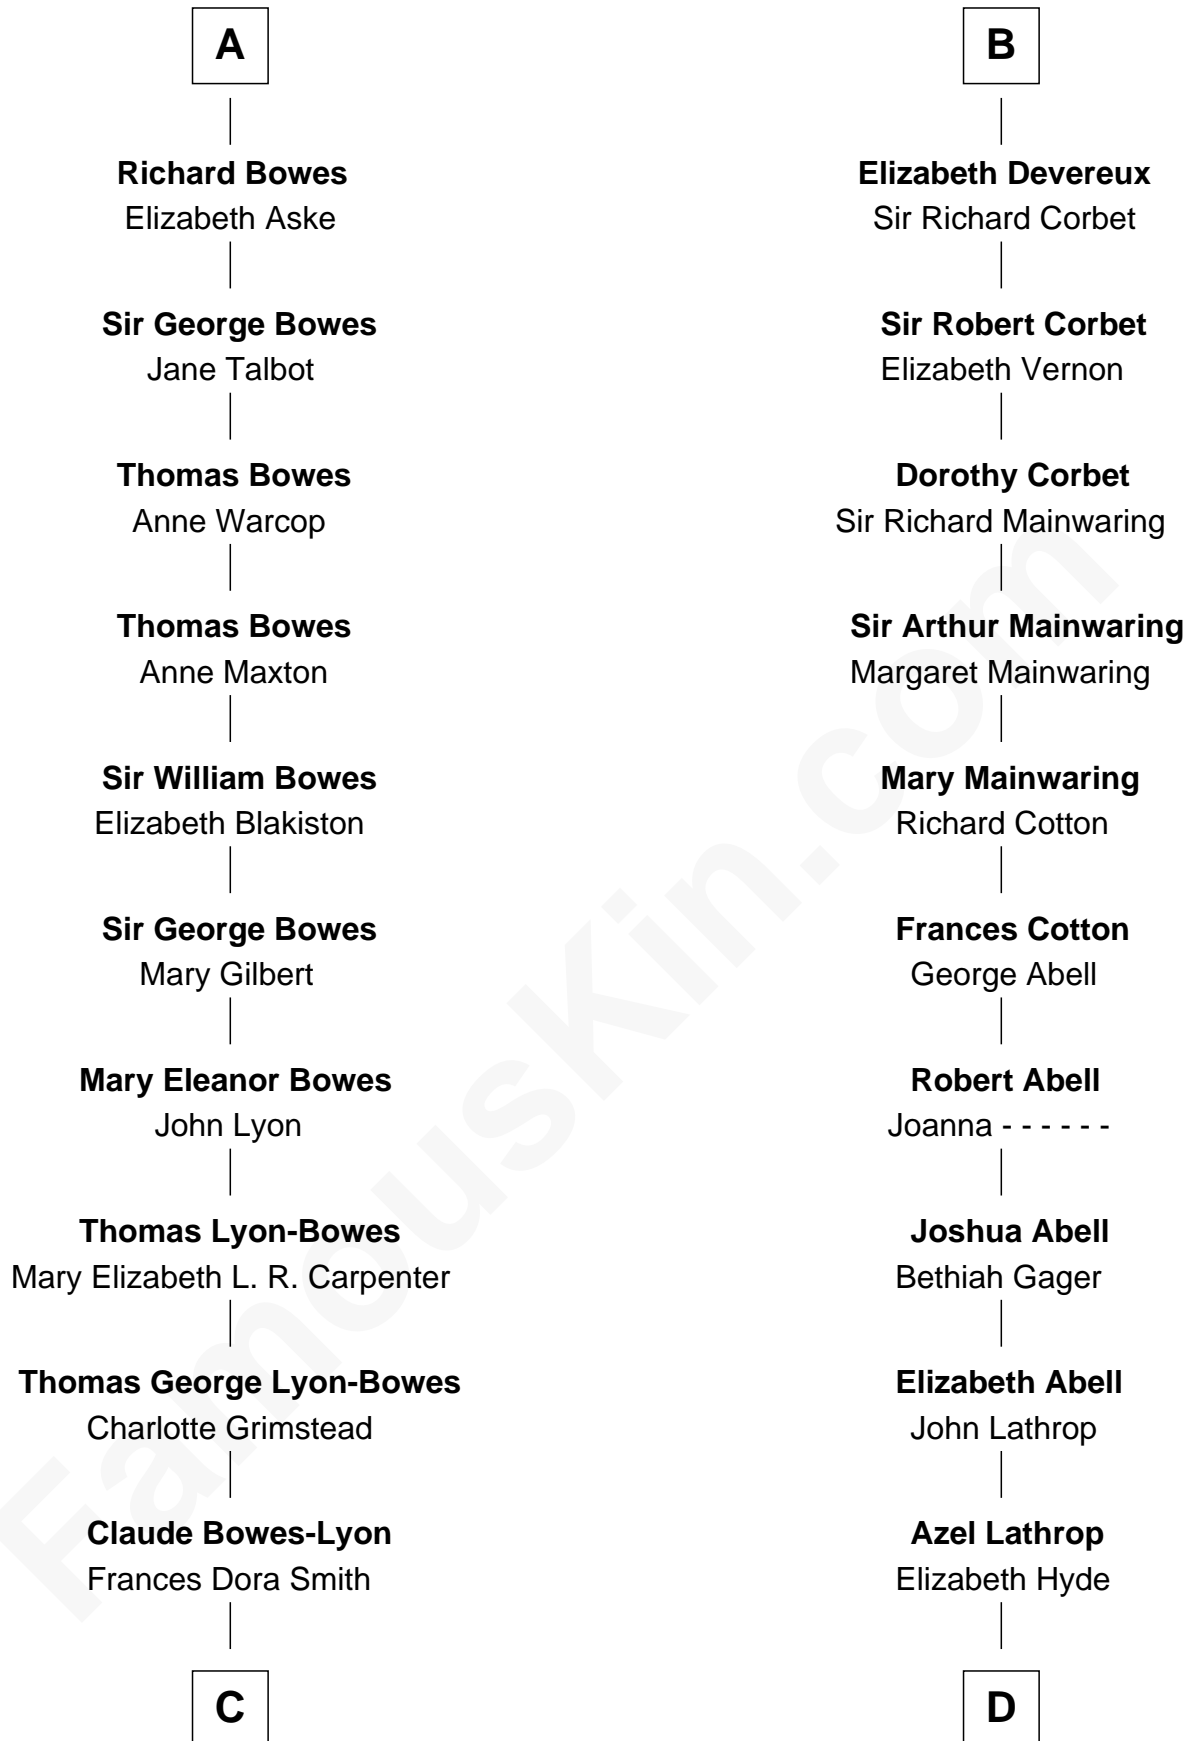

FamousKin.com Relationship Chart of

Prince Harry

Duke of Sussex

19th cousin 2 times removed of

C. W. Post

Founder of Post Cereals

Sir Edmund Mortimer

Margaret de Fiennes

C

Claude George Bowes-Lyon
Cecilia Nina Cavendish-Bentinck

Elizabeth Bowes-Lyon
George VI, King of the United Kingdom

Elizabeth II, Queen of the United Kingdom
Prince Philip of Edinburgh

Charles III, King of the United Kingdom
Princess Diana Frances Spencer