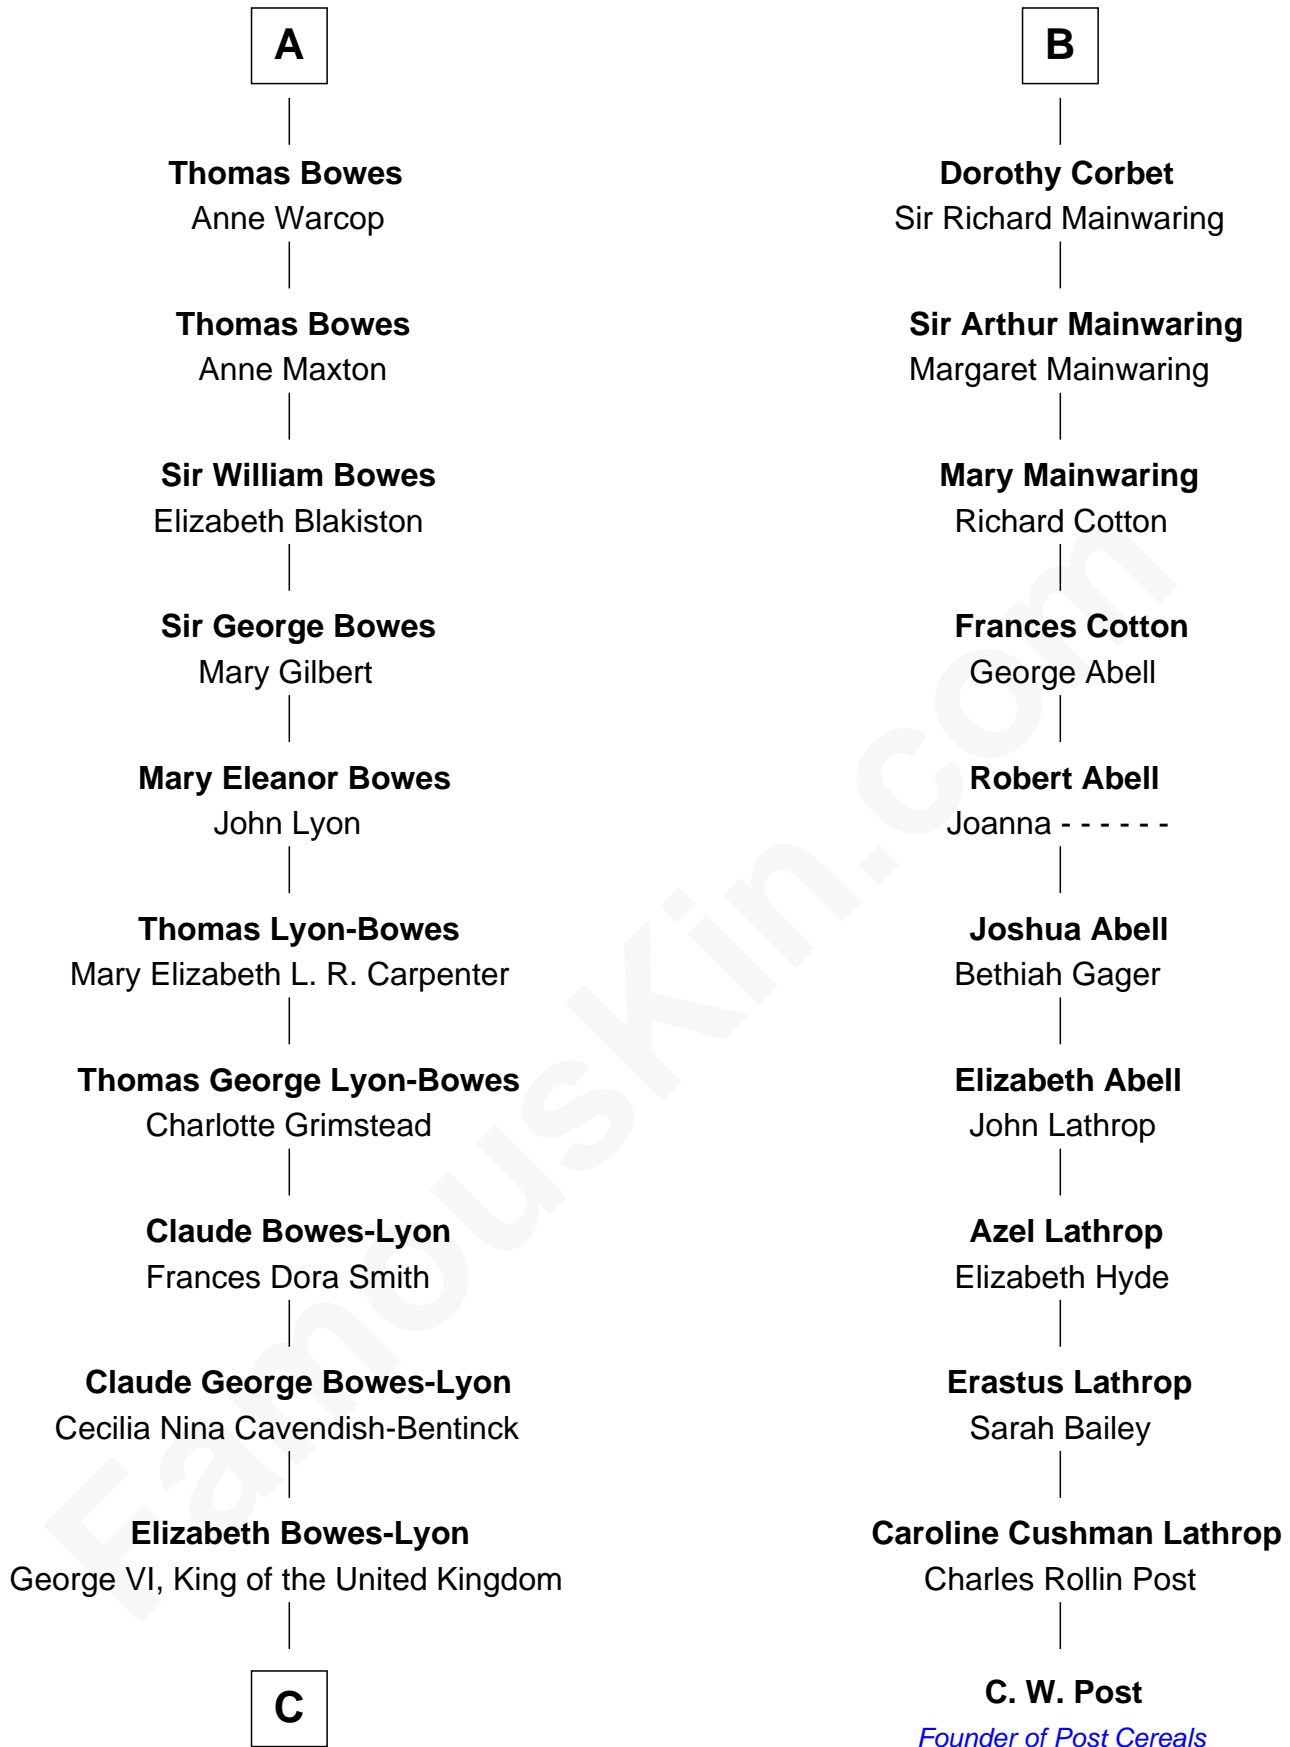

FamousKin.com Relationship Chart of

Prince Harry
Duke of Sussex

17th cousin 2 times removed of

C. W. Post
Founder of Post Cereals

Edmund Fitzalan
Alice de Warenne

Aline Fitzalan
Sir Roger le Strange

Lucy le Strange
Sir William Willoughby

Margery Willoughby
Sir William FitzHugh

Maud FitzHugh
Sir William Bowes

Sir Ralph Bowes
Margery Conyers

Richard Bowes
Elizabeth Aske

Sir George Bowes
Jane Talbot

A

Richard Fitzalan
Eleanor Plantagenet

Sir Richard Fitzalan
Elizabeth de Bohun

Joan Fitzalan
Sir William Beauchamp

Joan Beauchamp
James Butler

Elizabeth Butler
John Talbot

Ann Talbot
Sir Henry Vernon

Elizabeth Vernon
Sir Robert Corbet

B

C

Elizabeth II, Queen of the United Kingdom