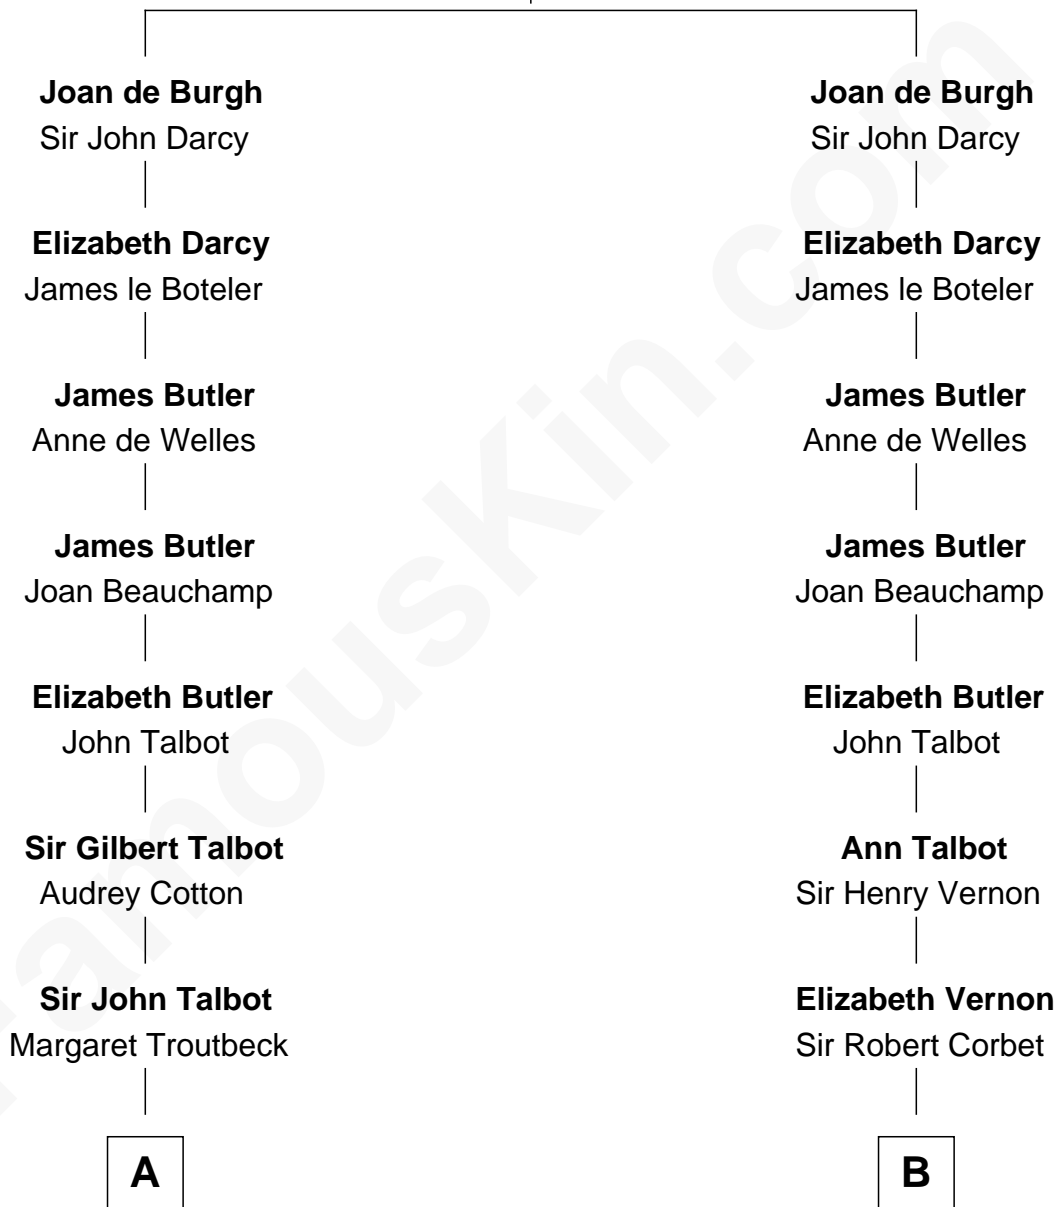

FamousKin.com Relationship Chart of

Prince Harry
Duke of Sussex

17th cousin 4 times removed of

C. W. Post
Founder of Post Cereals

Sir Richard de Burgh
Margaret - - - - -

C

Claude George Bowes-Lyon
Cecilia Nina Cavendish-Bentinck

Elizabeth Bowes-Lyon
George VI, King of the United Kingdom

Elizabeth II, Queen of the United Kingdom
Prince Philip of Edinburgh

Charles III, King of the United Kingdom
Princess Diana Frances Spencer

Prince Harry
Duke of Sussex