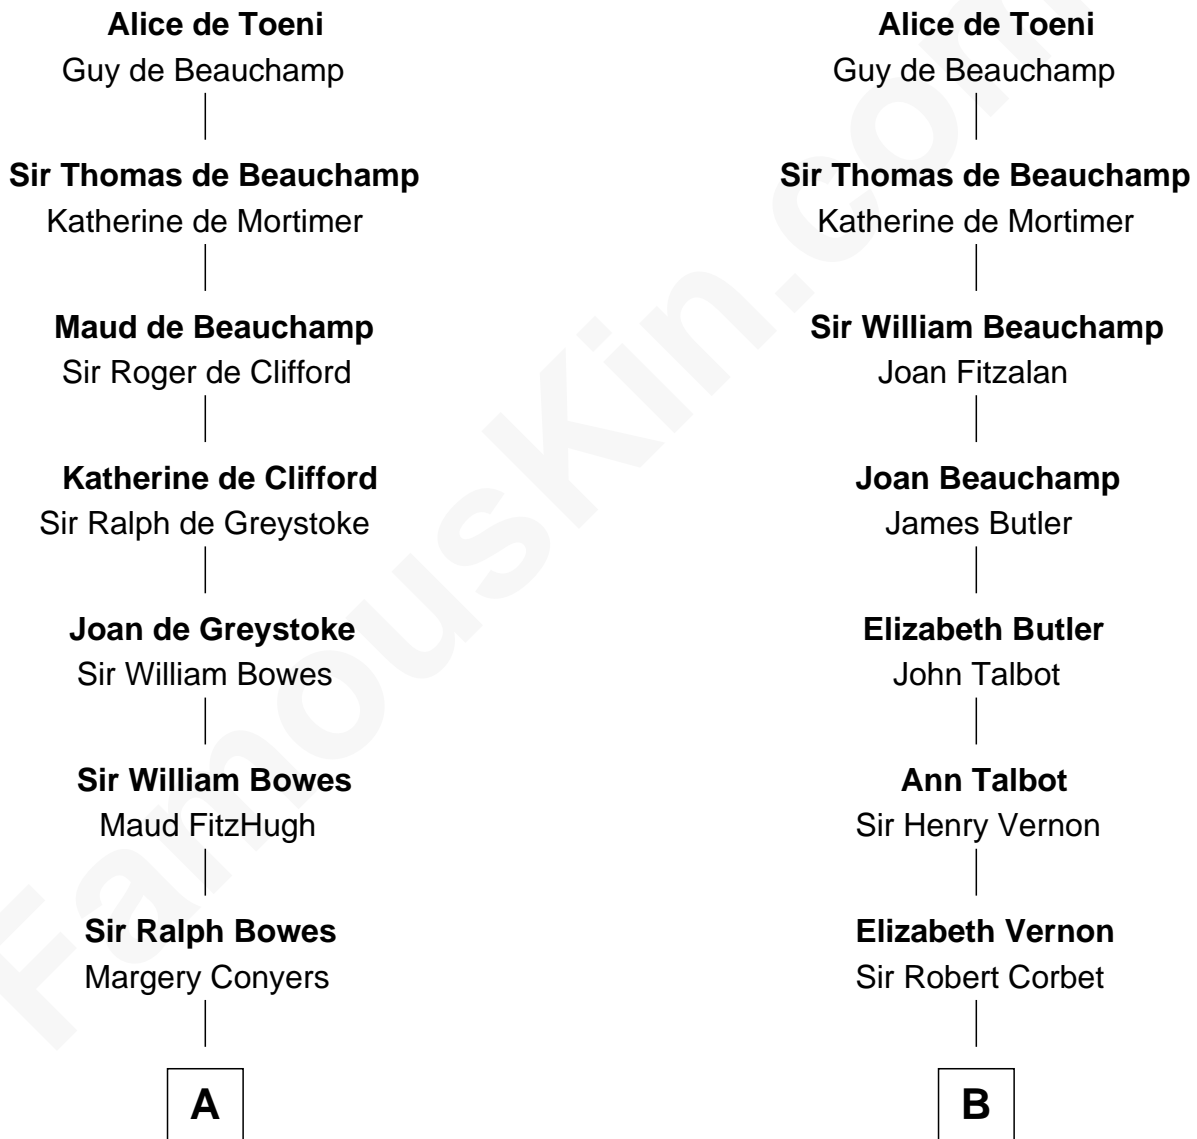

# FamousKin.com Relationship Chart of

**Prince Harry**  
*Duke of Sussex*

17th cousin 4 times removed of

**C. W. Post**  
*Founder of Post Cereals*

**Ralph VII de Toeni**

Mary - - - - -

**C**

**Claude George Bowes-Lyon**  
Cecilia Nina Cavendish-Bentinck

**Elizabeth Bowes-Lyon**  
George VI, King of the United Kingdom

**Elizabeth II, Queen of the United Kingdom**  
Prince Philip of Edinburgh

**Charles III, King of the United Kingdom**  
Princess Diana Frances Spencer

**Prince Harry**  
*Duke of Sussex*