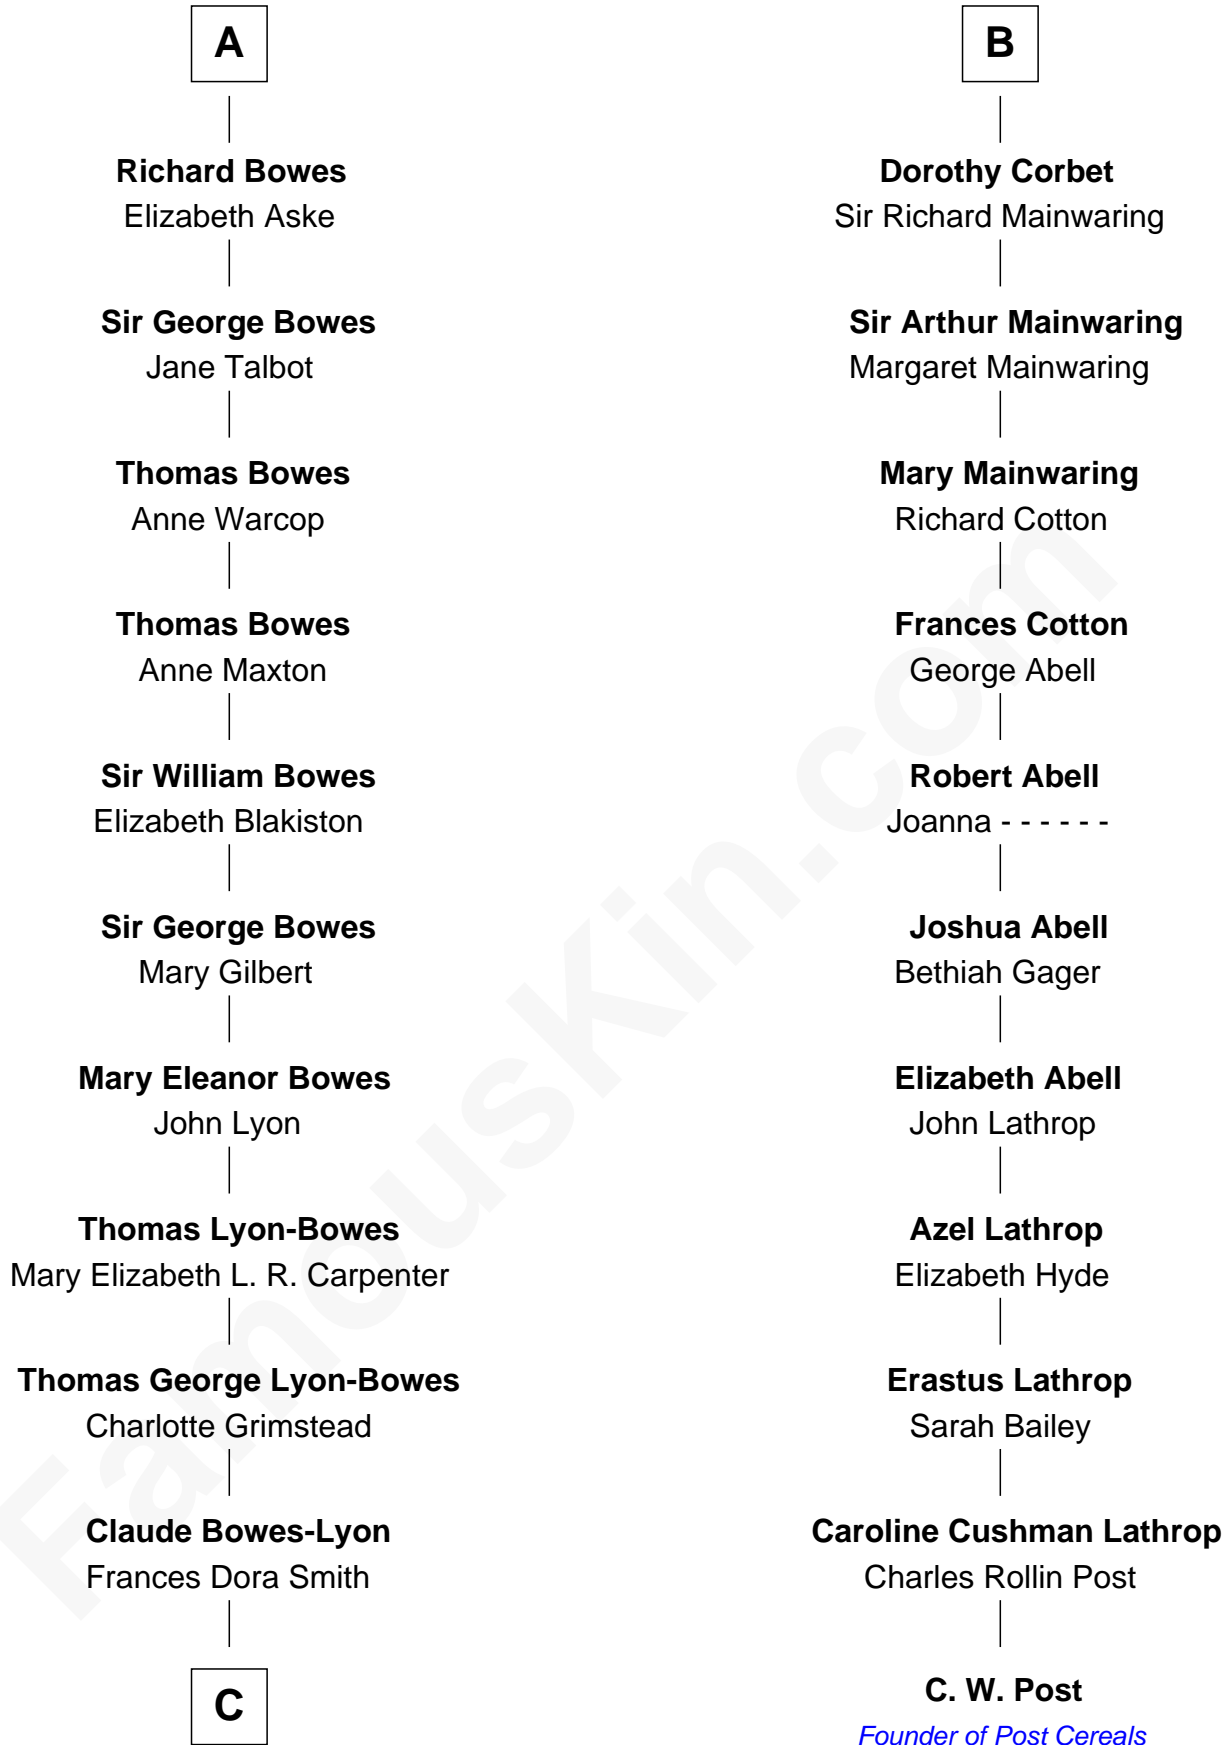

# FamousKin.com Relationship Chart of

**Prince Harry**  
*Duke of Sussex*

17th cousin 4 times removed of

**C. W. Post**  
*Founder of Post Cereals*

**Ralph VII de Toeni**

Mary - - - - -

**C**

**Claude George Bowes-Lyon**  
Cecilia Nina Cavendish-Bentinck

**Elizabeth Bowes-Lyon**  
George VI, King of the United Kingdom

**Elizabeth II, Queen of the United Kingdom**  
Prince Philip of Edinburgh

**Charles III, King of the United Kingdom**  
Princess Diana Frances Spencer

**Prince Harry**  
*Duke of Sussex*