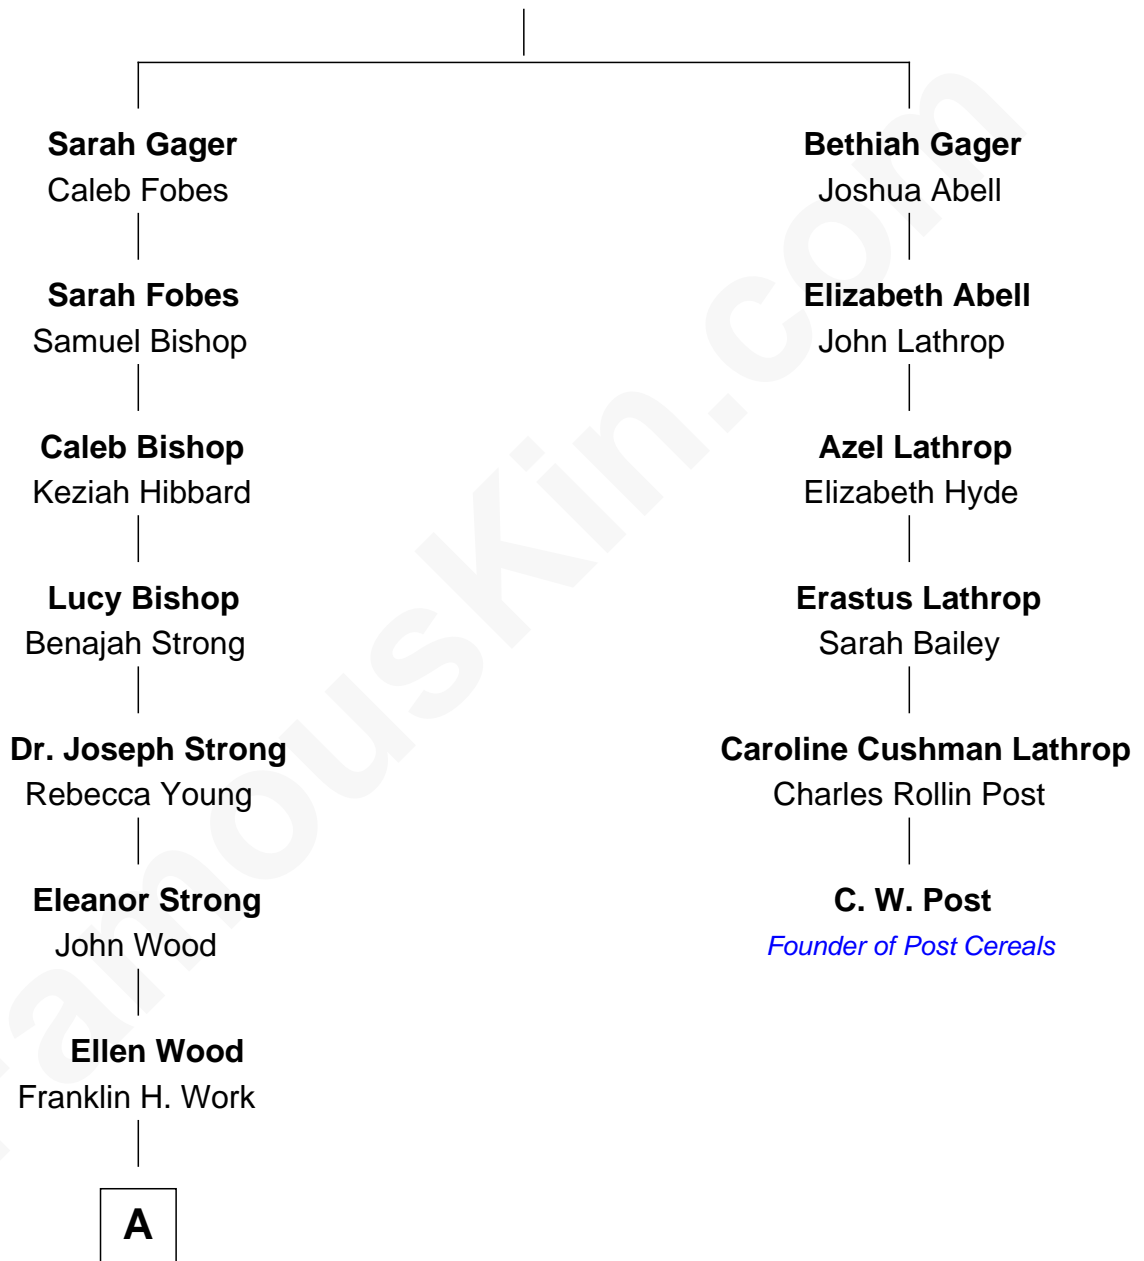

# FamousKin.com Relationship Chart of

**Prince Harry**  
*Duke of Sussex*

5th cousin 6 times removed of

**C. W. Post**  
*Founder of Post Cereals*

**John Gager**  
Elizabeth Gore

**A**

—  
**Frances Eleanor Work**  
James Boothby Burke Roche

—  
**Edmund Maurice Burke Roche**  
Ruth Sylvia Gill

—  
**Frances Ruth Burke Roche**  
Edward John Spencer

—  
**Princess Diana Frances Spencer**  
Charles III, King of the United Kingdom

—  
**Prince Harry**  
*Duke of Sussex*