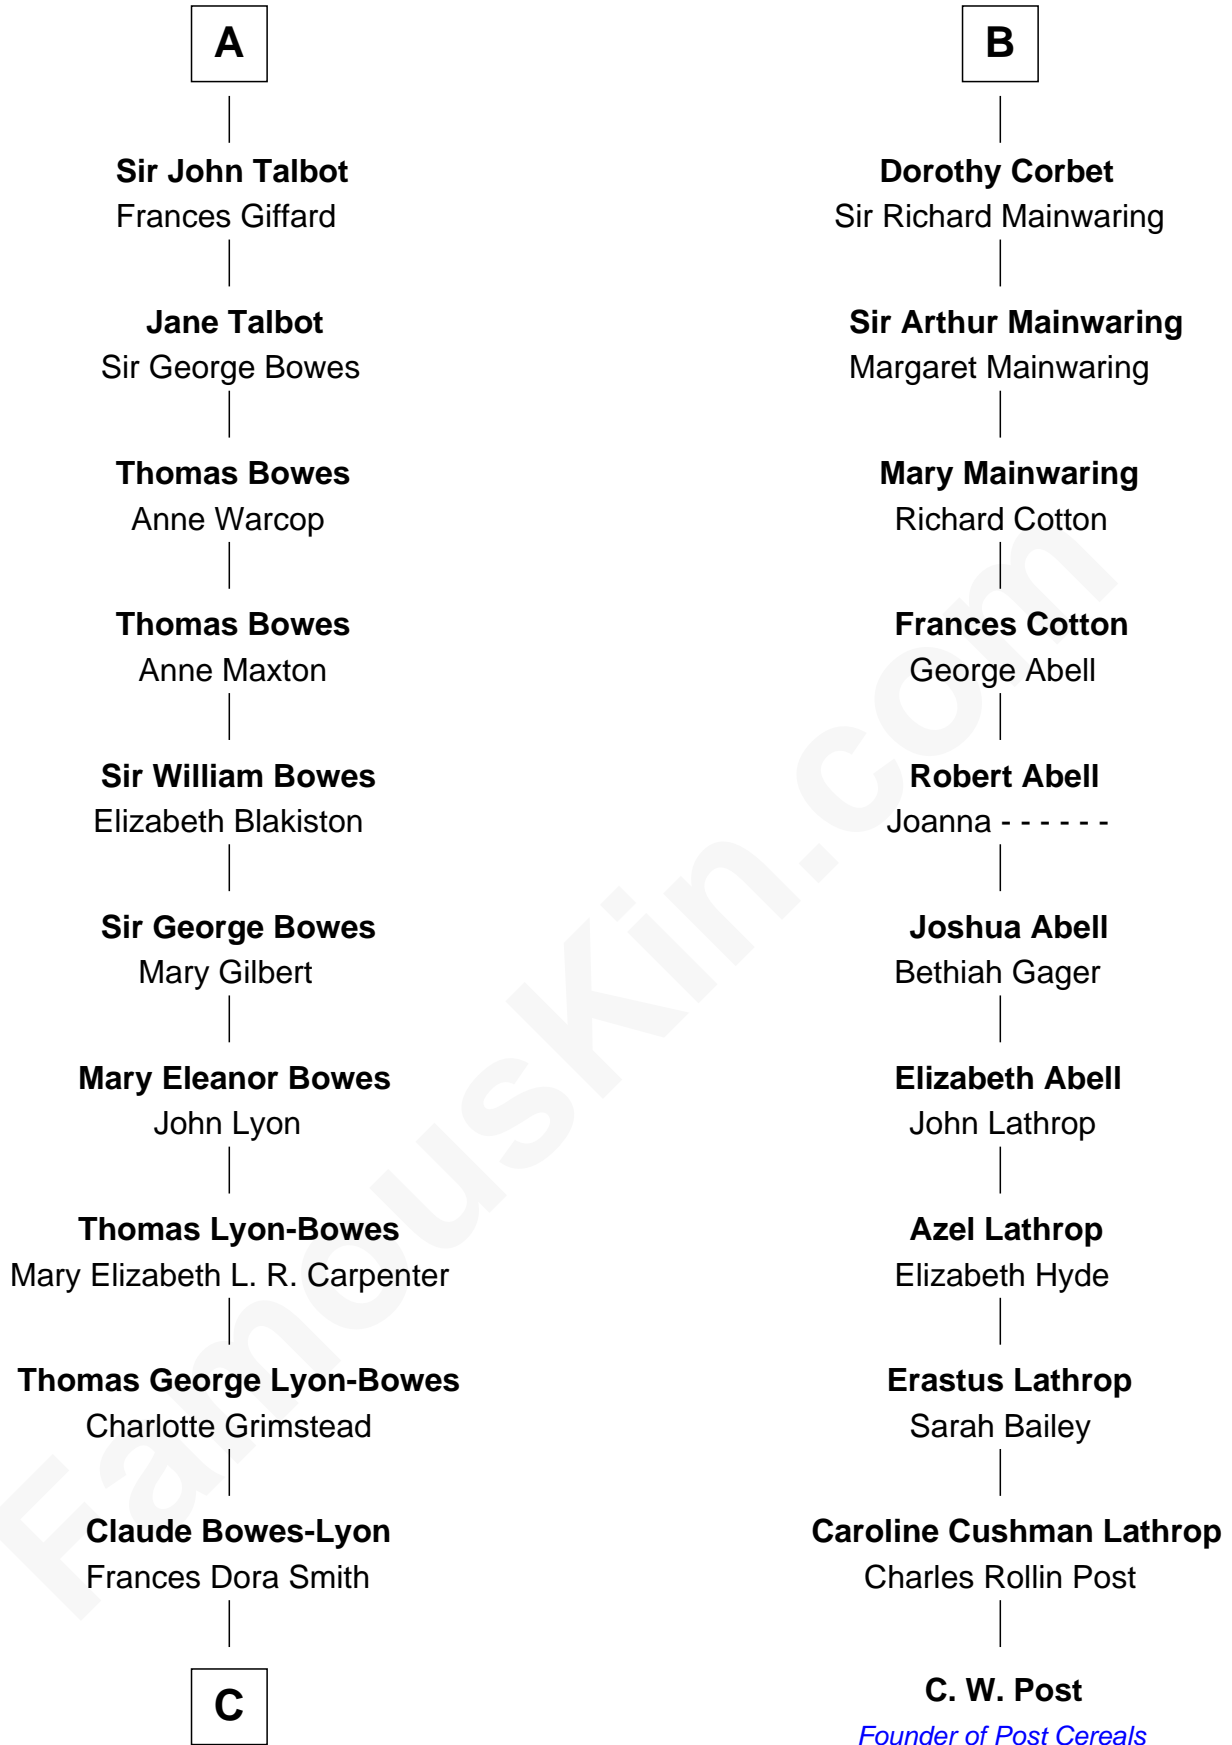

FamousKin.com Relationship Chart of

Prince Harry
Duke of Sussex

17th cousin 4 times removed of

C. W. Post
Founder of Post Cereals

Humphrey de Bohun
Elizabeth Plantagenet

Eleanor de Bohun
Sir James le Boteler

James le Boteler
Elizabeth Darcy

James Butler
Anne de Welles

James Butler
Joan Beauchamp

Elizabeth Butler
John Talbot

Ann Talbot
Sir Henry Vernon

Elizabeth Vernon
Sir Robert Corbet

B

C