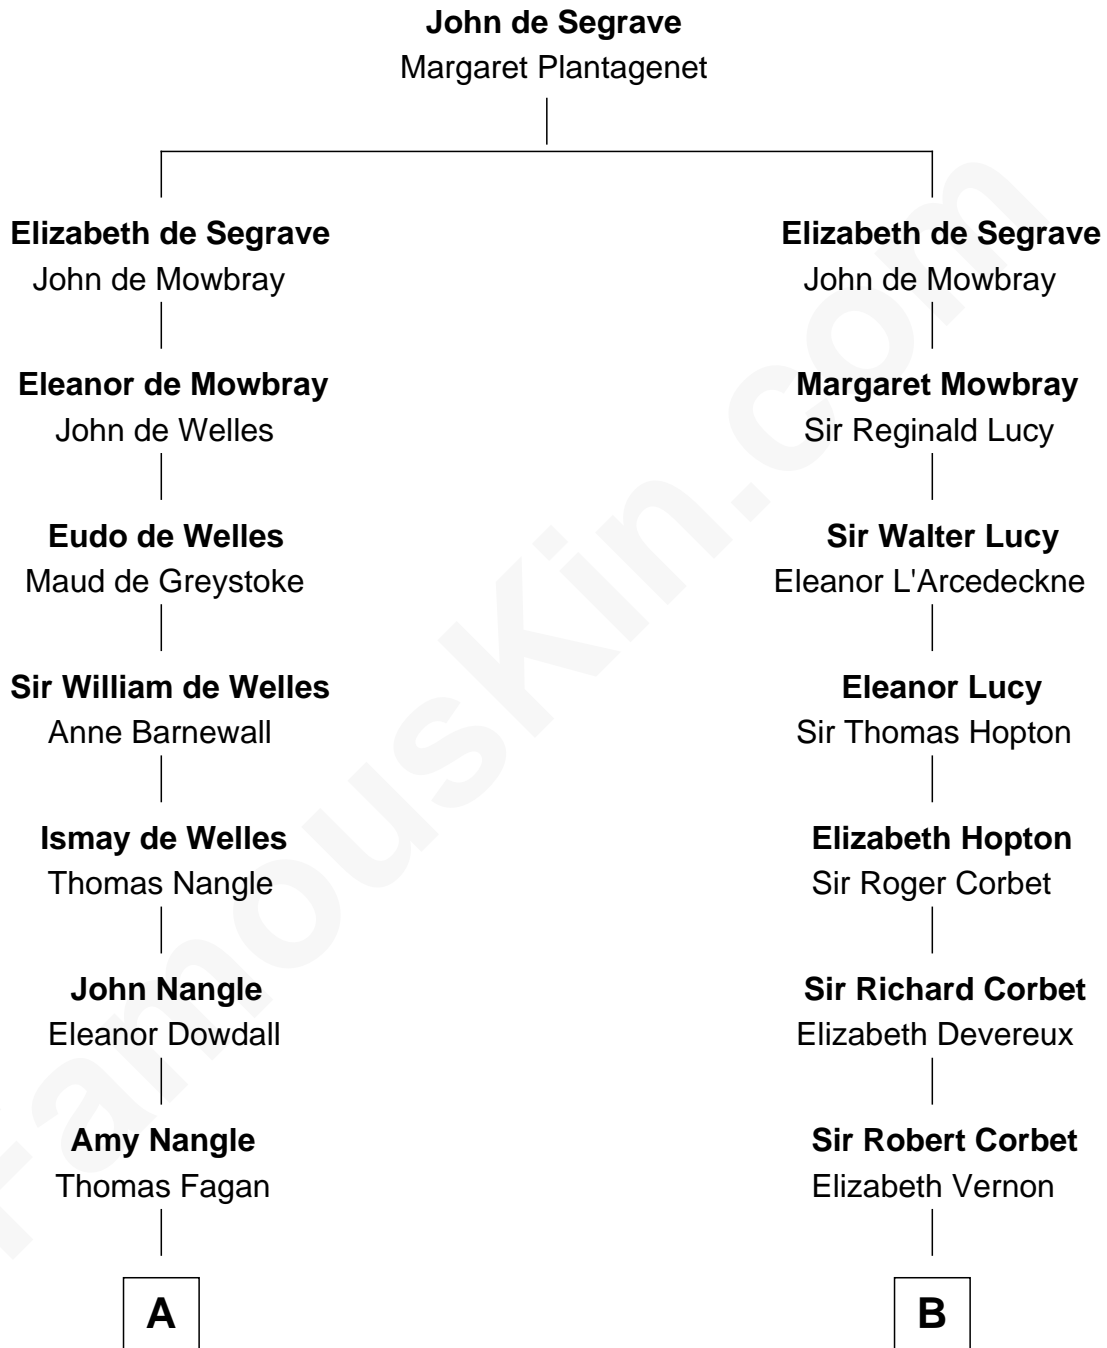

FamousKin.com Relationship Chart of

Prince Harry
Duke of Sussex

17th cousin 3 times removed of

C. W. Post
Founder of Post Cereals

C

—
Elizabeth Bowes-Lyon

George VI, King of the United Kingdom

—
Elizabeth II, Queen of the United Kingdom

Prince Philip of Edinburgh

—
Charles III, King of the United Kingdom

Princess Diana Frances Spencer

—
Prince Harry

Duke of Sussex

FamousKin.com