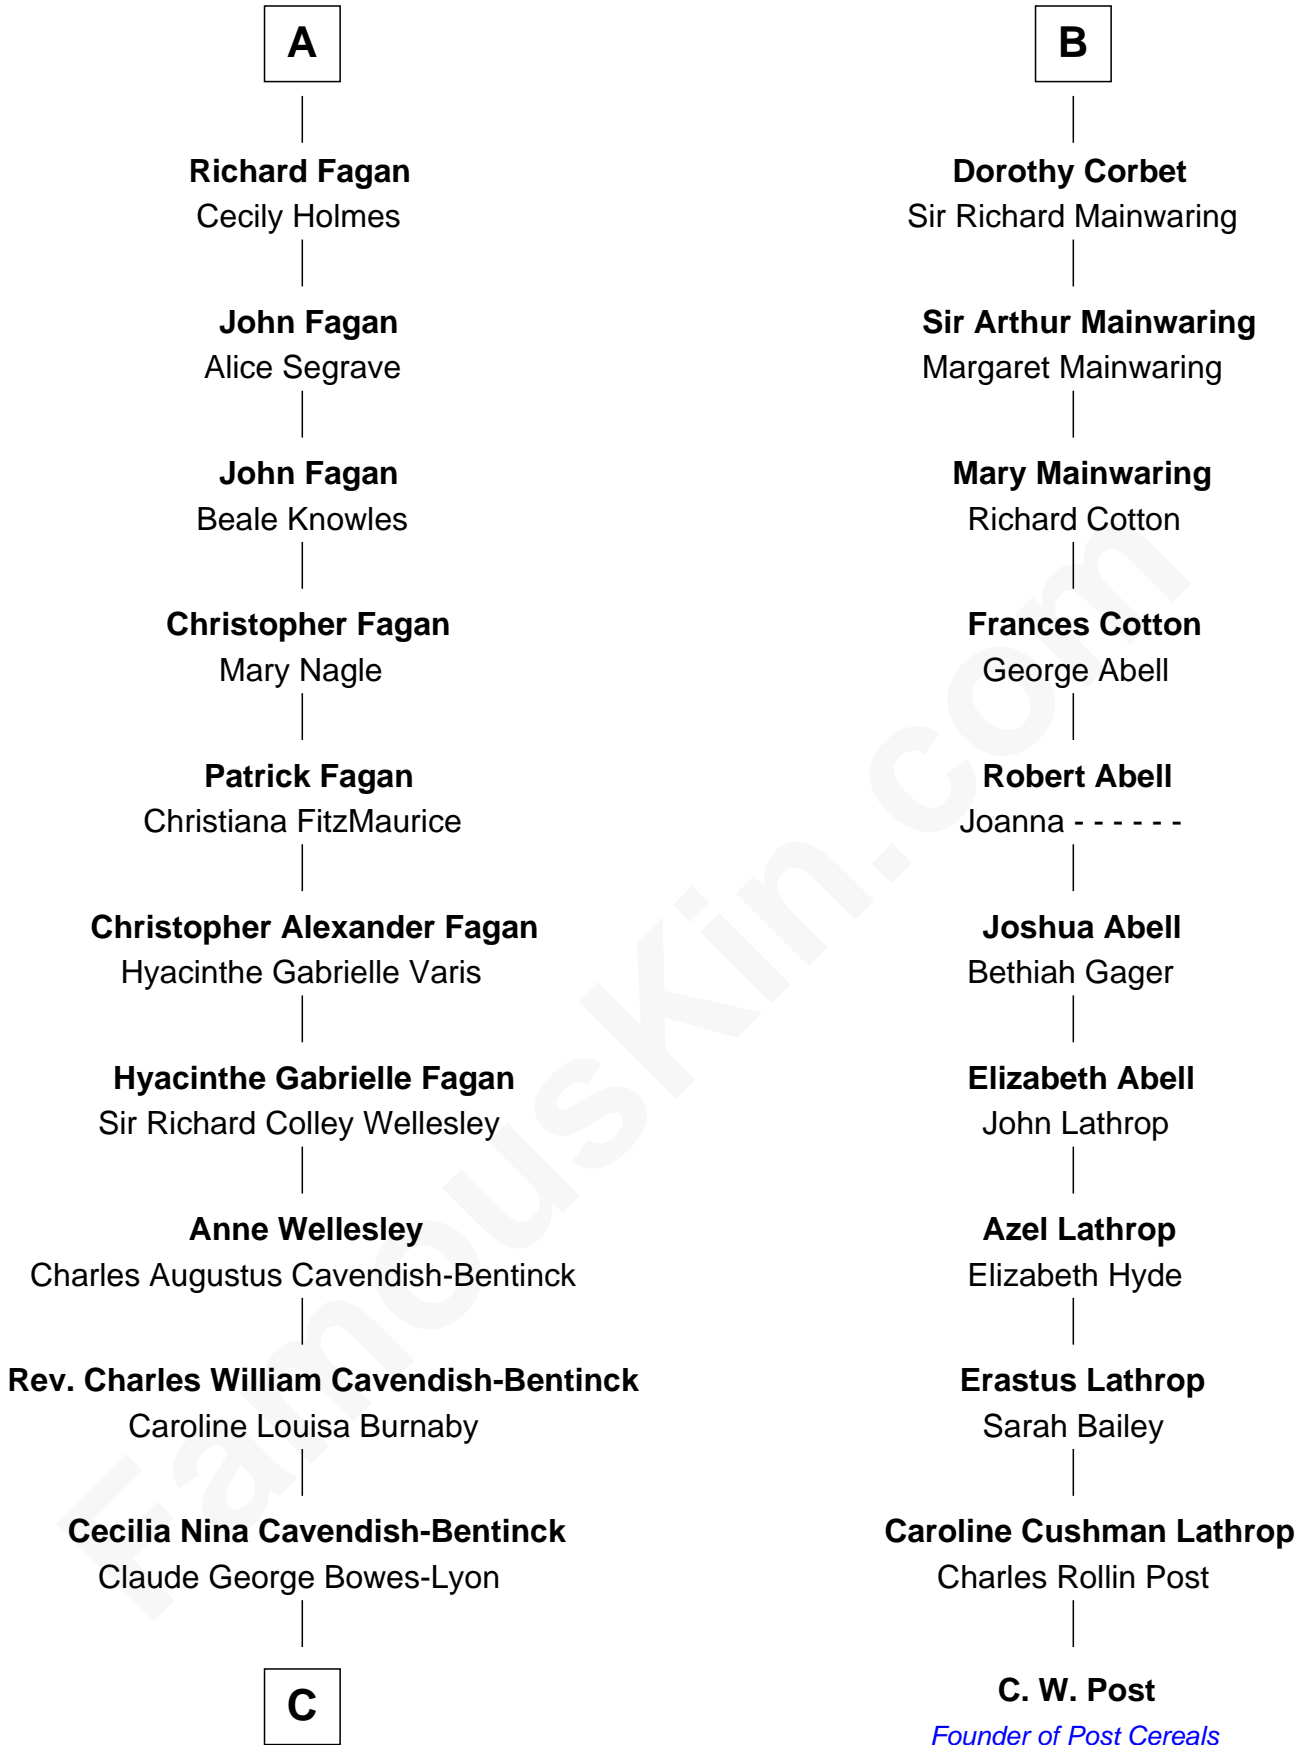

FamousKin.com Relationship Chart of

Prince Harry
Duke of Sussex

17th cousin 3 times removed of

C. W. Post
Founder of Post Cereals

C

—
Elizabeth Bowes-Lyon

George VI, King of the United Kingdom

—
Elizabeth II, Queen of the United Kingdom

Prince Philip of Edinburgh

—
Charles III, King of the United Kingdom

Princess Diana Frances Spencer

—
Prince Harry

Duke of Sussex

FamousKin.com