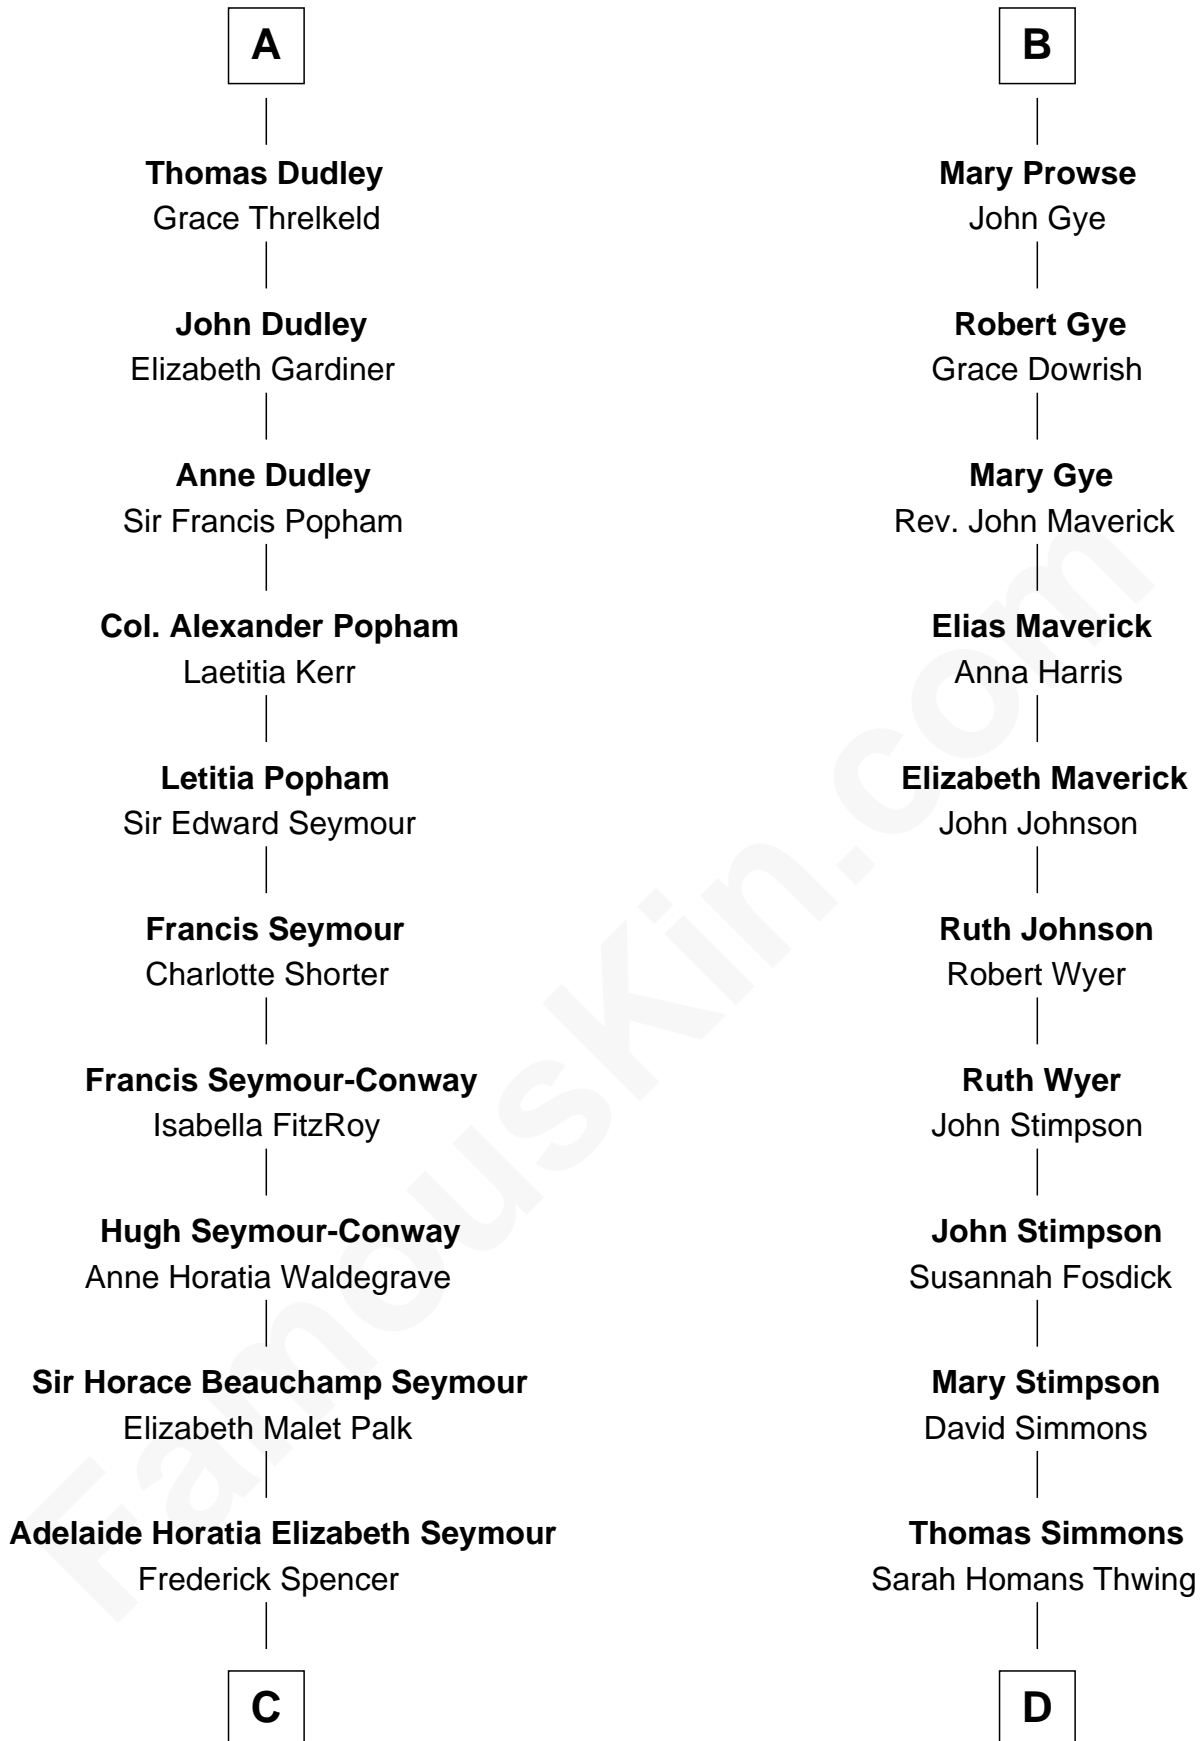

FamousKin.com Relationship Chart of

Prince Harry
Duke of Sussex

20th cousin 1 time removed of

Pete Seeger
American Folk Singer

Edmund Plantagenet
Blanche of Artois

C

Charles Robert Spencer

Margaret Baring

Albert Edward John Spencer

Cynthia Elinor Beatrix Hamilton

Edward John Spencer

Frances Ruth Burke Roche

Princess Diana Frances Spencer

Charles III, King of the United Kingdom

Prince Harry

Duke of Sussex