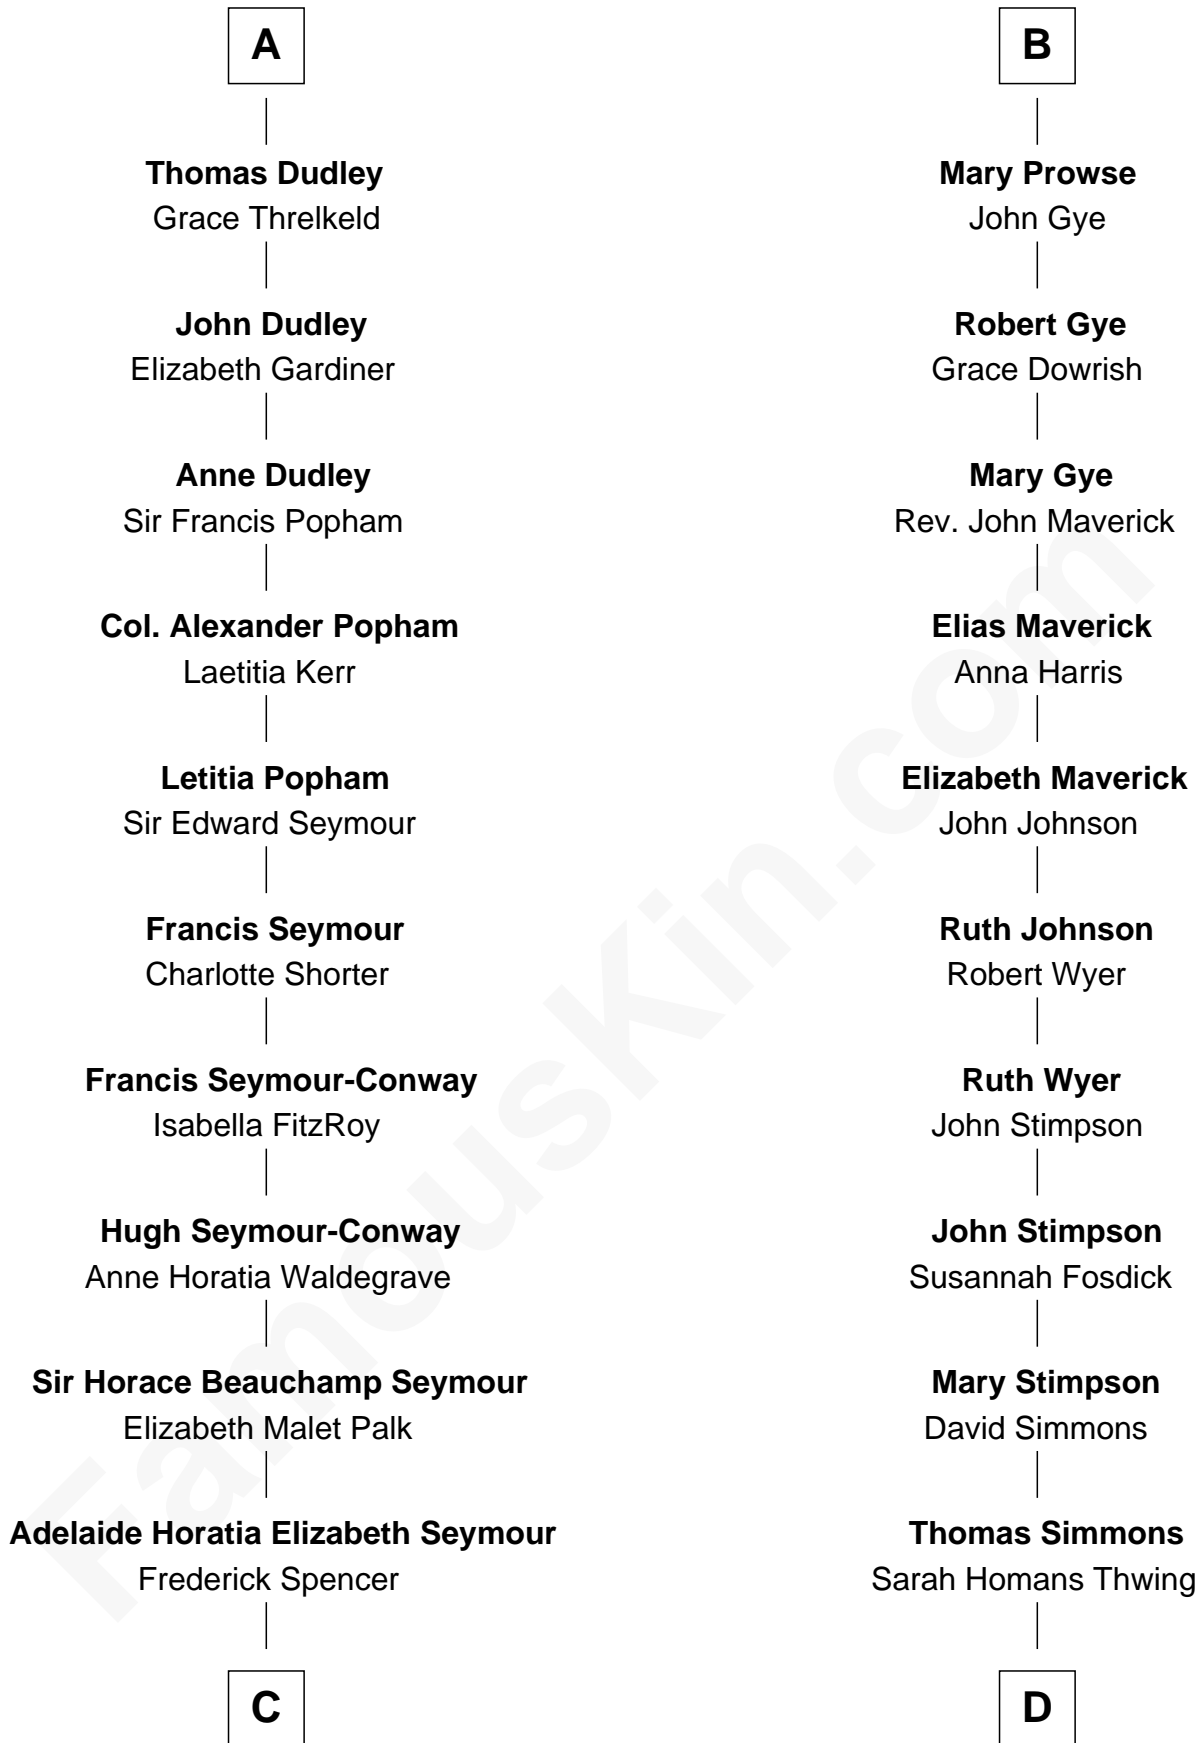

FamousKin.com Relationship Chart of

Prince Harry
Duke of Sussex

20th cousin 1 time removed of

Pete Seeger
American Folk Singer

Sir Patrick de Chaworth
Isabella de Beauchamp

Maud de Chaworth
Henry Plantagenet

Eleanor Plantagenet
Richard Fitzalan

John Fitzalan
Eleanor Maltravers

Joan Fitzalan
Sir William Echyngam

Joan Echyngam
Sir John Bayntun

Henry Bayntun

Jane Bayntun
Thomas Prowse

B

C

Charles Robert Spencer

Margaret Baring

Albert Edward John Spencer

Cynthia Elinor Beatrix Hamilton

Edward John Spencer

Frances Ruth Burke Roche

Princess Diana Frances Spencer

Charles III, King of the United Kingdom