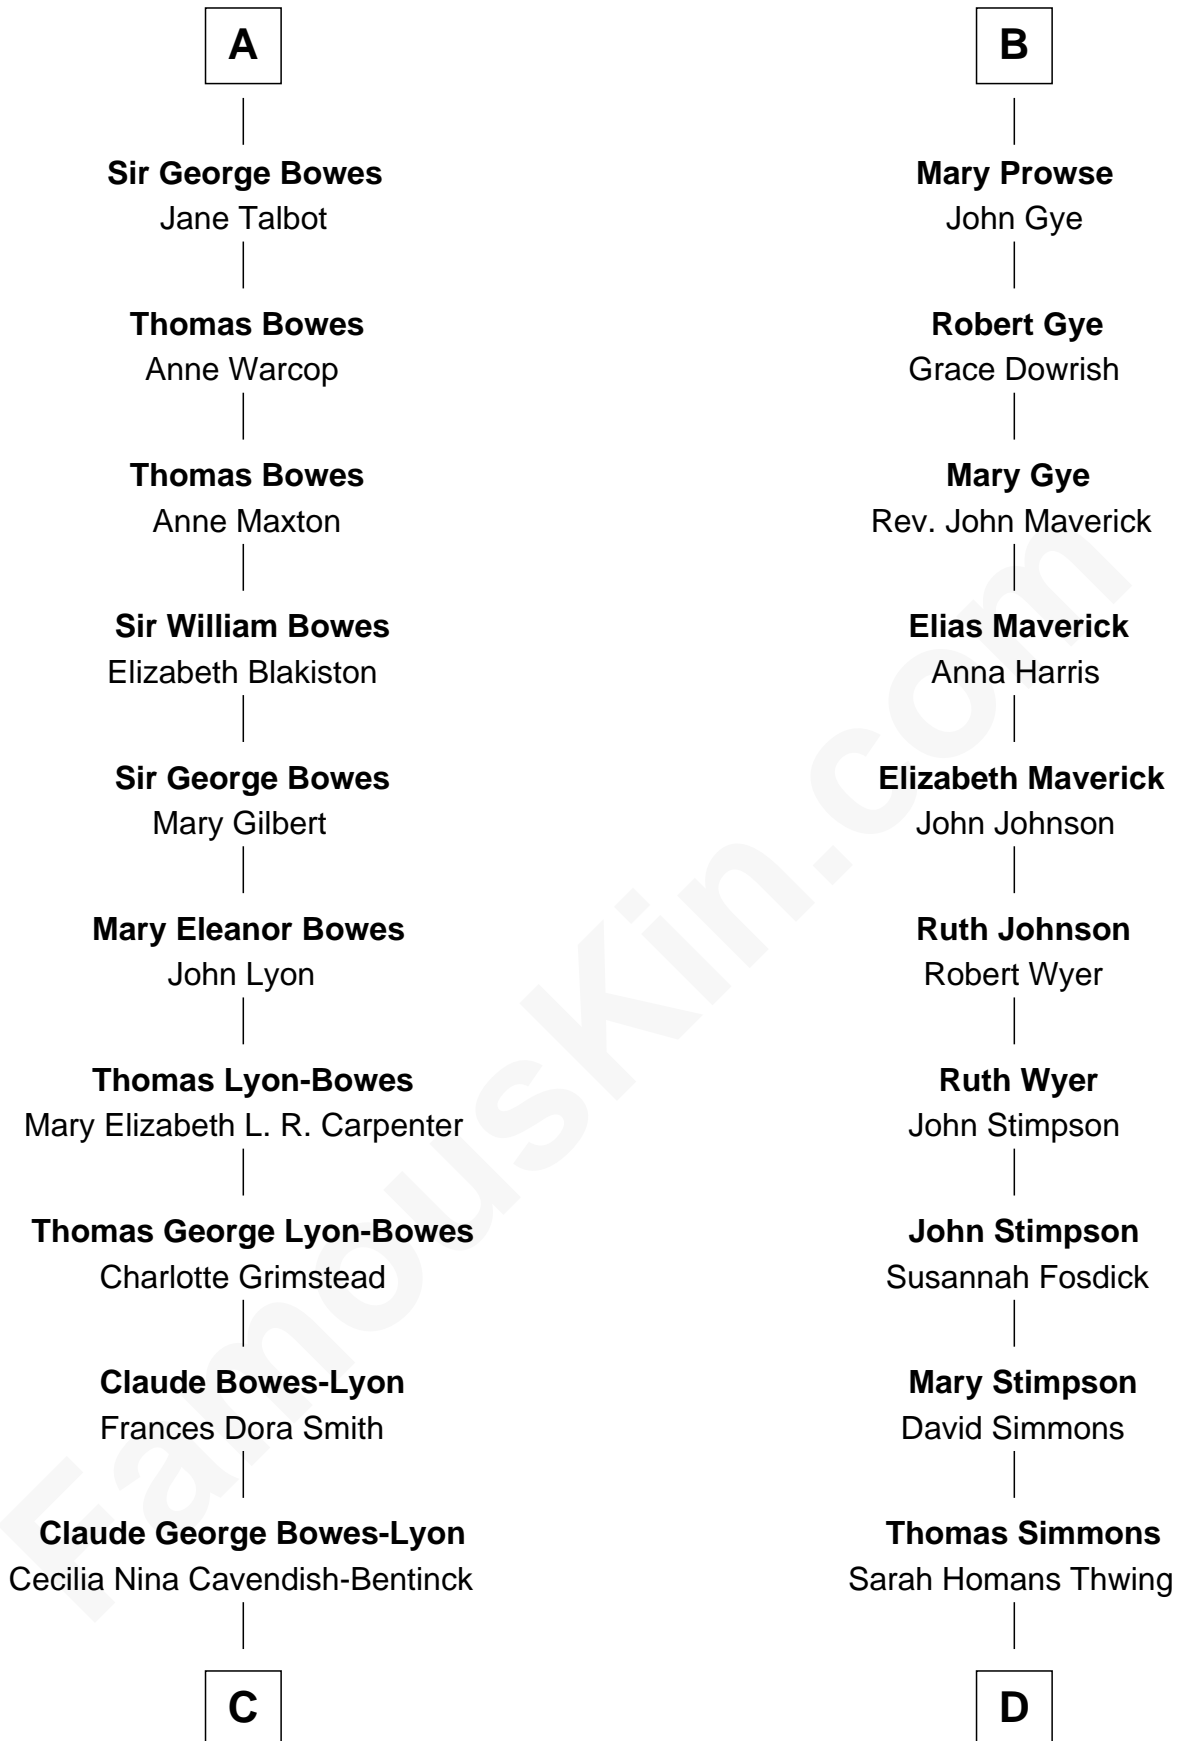

FamousKin.com Relationship Chart of

Prince Harry
Duke of Sussex

20th cousin of

Pete Seeger
American Folk Singer

Richard Fitzalan
Alice de Saluzzo

C

Elizabeth Bowes-Lyon

George VI, King of the United Kingdom

Elizabeth II, Queen of the United Kingdom

Prince Philip of Edinburgh

Charles III, King of the United Kingdom

Princess Diana Frances Spencer

Prince Harry

Duke of Sussex

D

Elsie Thwing Simmons