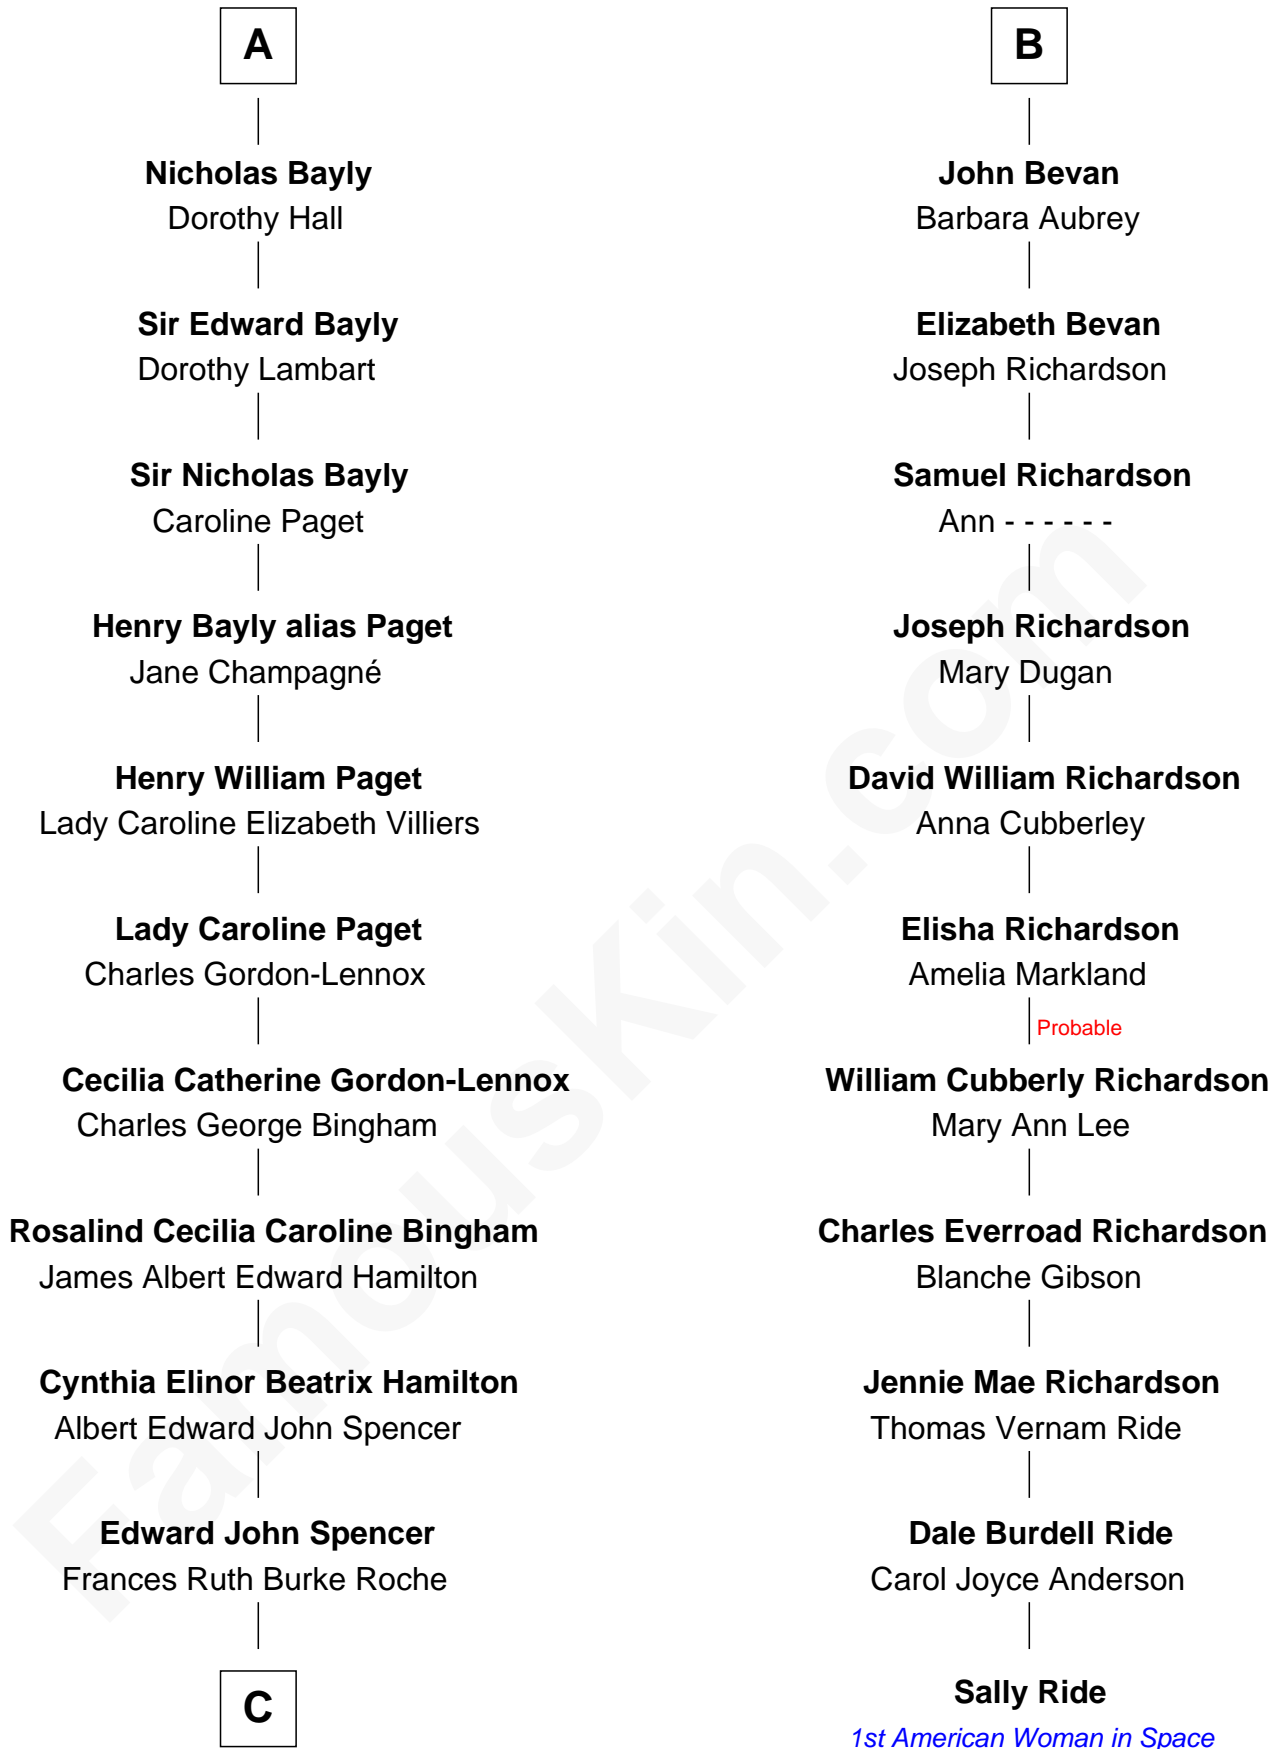

FamousKin.com Relationship Chart of

Prince Harry
Duke of Sussex

17th cousin 1 time removed of

Sally Ride

1st American Woman in Space

C

Princess Diana Frances Spencer
Charles III, King of the United Kingdom

Prince Harry
Duke of Sussex