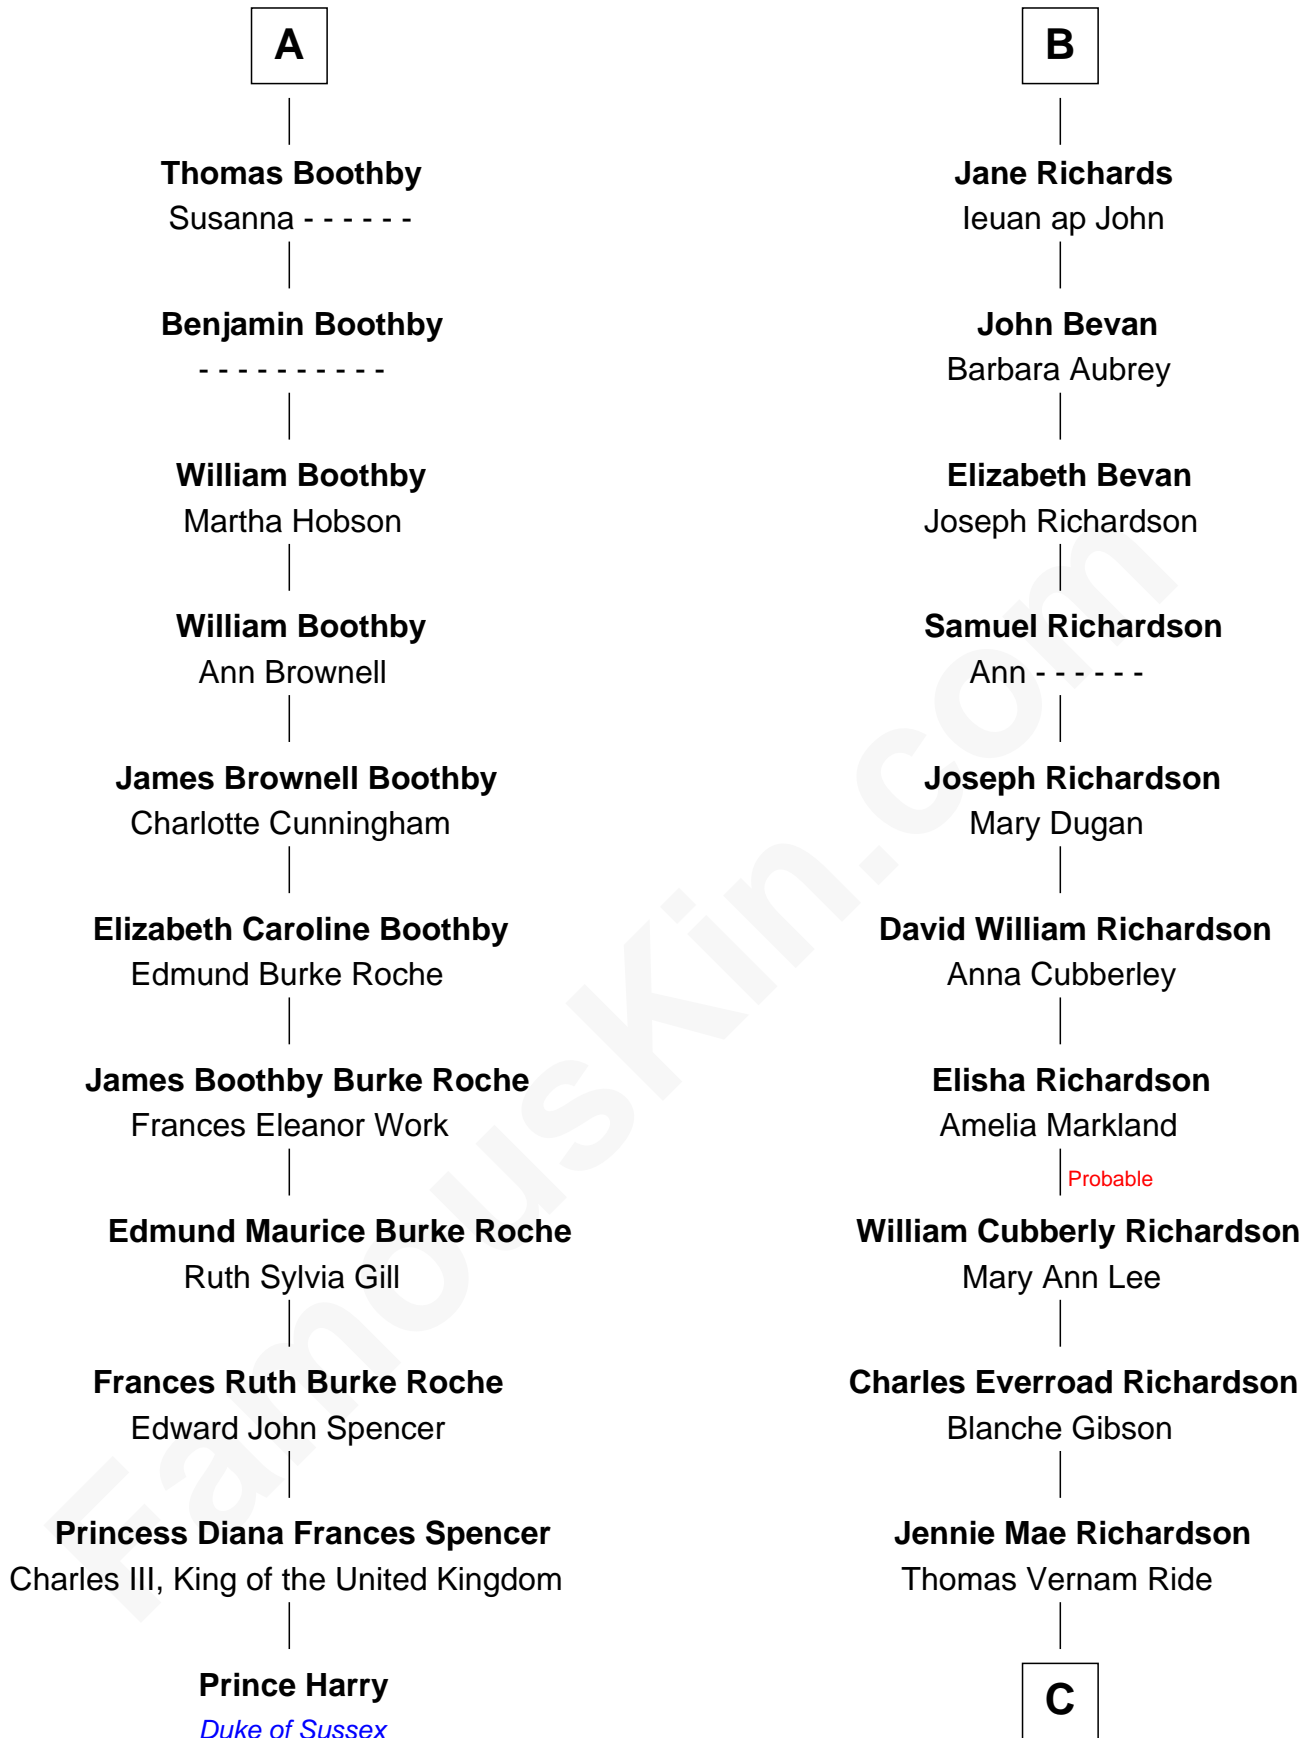

FamousKin.com Relationship Chart of

Prince Harry
Duke of Sussex

17th cousin 1 time removed of

Sally Ride

1st American Woman in Space

James Touchet
Eleanor de Holland

Margaret Touchet

Elizabeth -----

Sir John Ludlow

Anne Ludlow
Thomas Vernon

Eleanor Vernon
Francis Curzon

John Curzon
Millicent Sacheverell

Eleanor Curzon
Richard Boothby

Richard Boothby
Grisel Halford

A

Constance Touchet

Robert Whitney

Joan Whitney

Sir Roger Vaughan

Watkyn Vaughan
Joan Fychan

Sir William Vaughan
Catrin ferch Jenkin ap Havard

Catrin Vaughan
David Evans

Mary Evans
Thomas Basset

Catrin Basset
Richard ab Ieuan

B

C

Dale Burdell Ride
Carol Joyce Anderson

Sally Ride
1st American Woman in Space

FamousKin.com