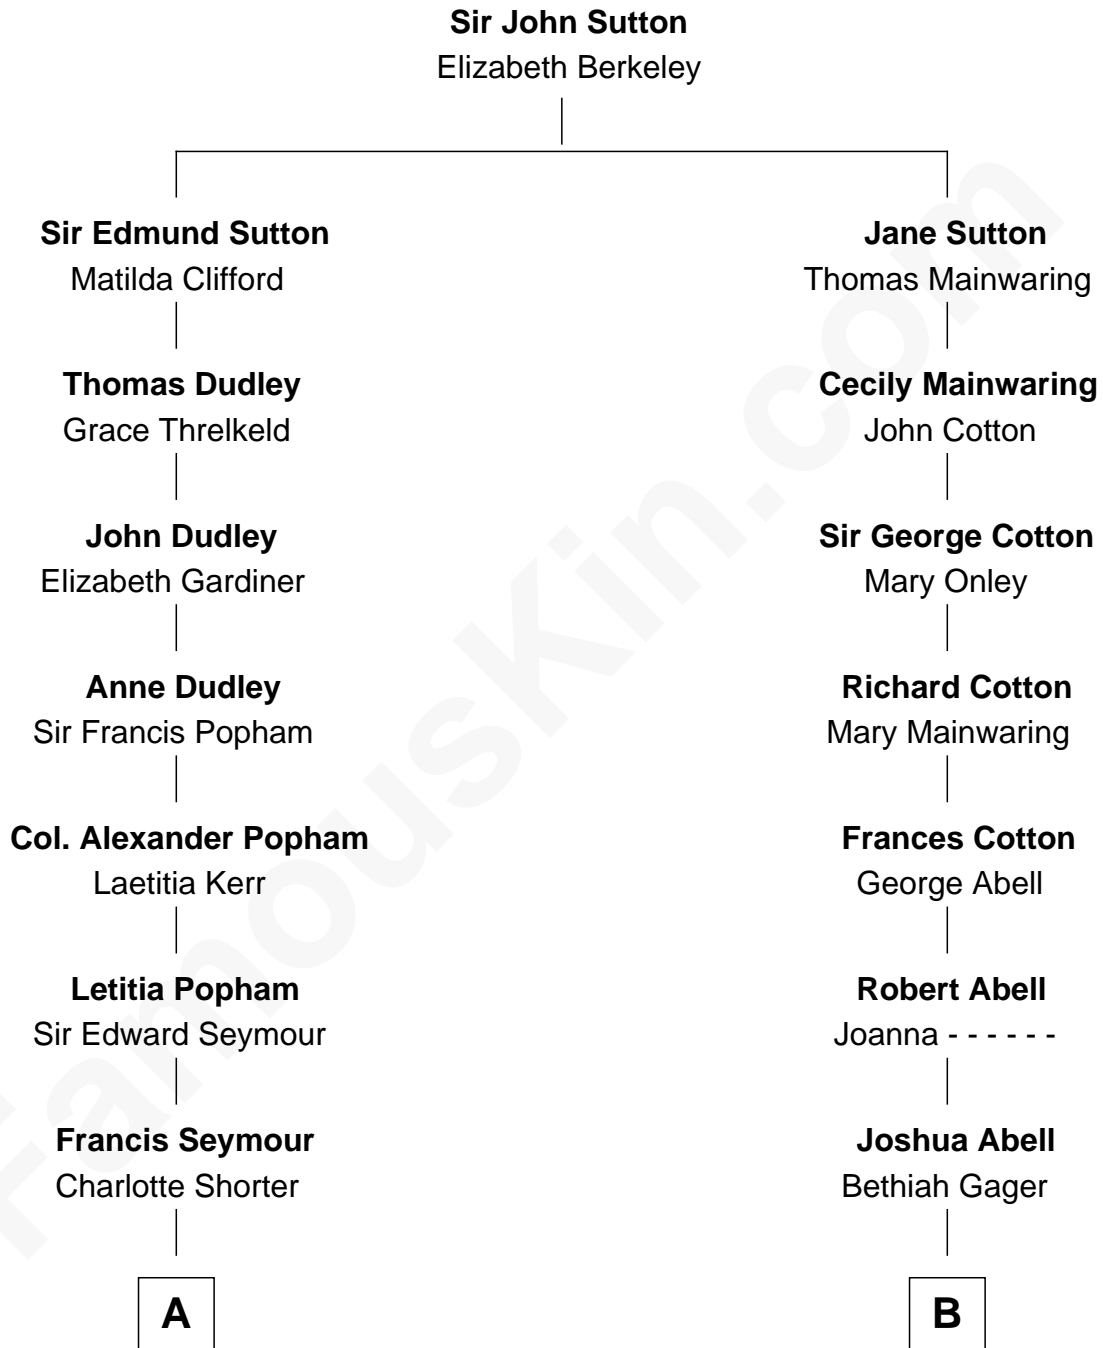

FamousKin.com Relationship Chart of

Prince Harry
Duke of Sussex

15th cousin 1 time removed of

Adlai Stevenson III
U.S. Senator from Illinois

A

Francis Seymour-Conway

Isabella FitzRoy

Hugh Seymour-Conway

Anne Horatia Waldegrave

Sir Horace Beauchamp Seymour

Elizabeth Malet Palk

Adelaide Horatia Elizabeth Seymour

Frederick Spencer

Charles Robert Spencer

Margaret Baring

Albert Edward John Spencer