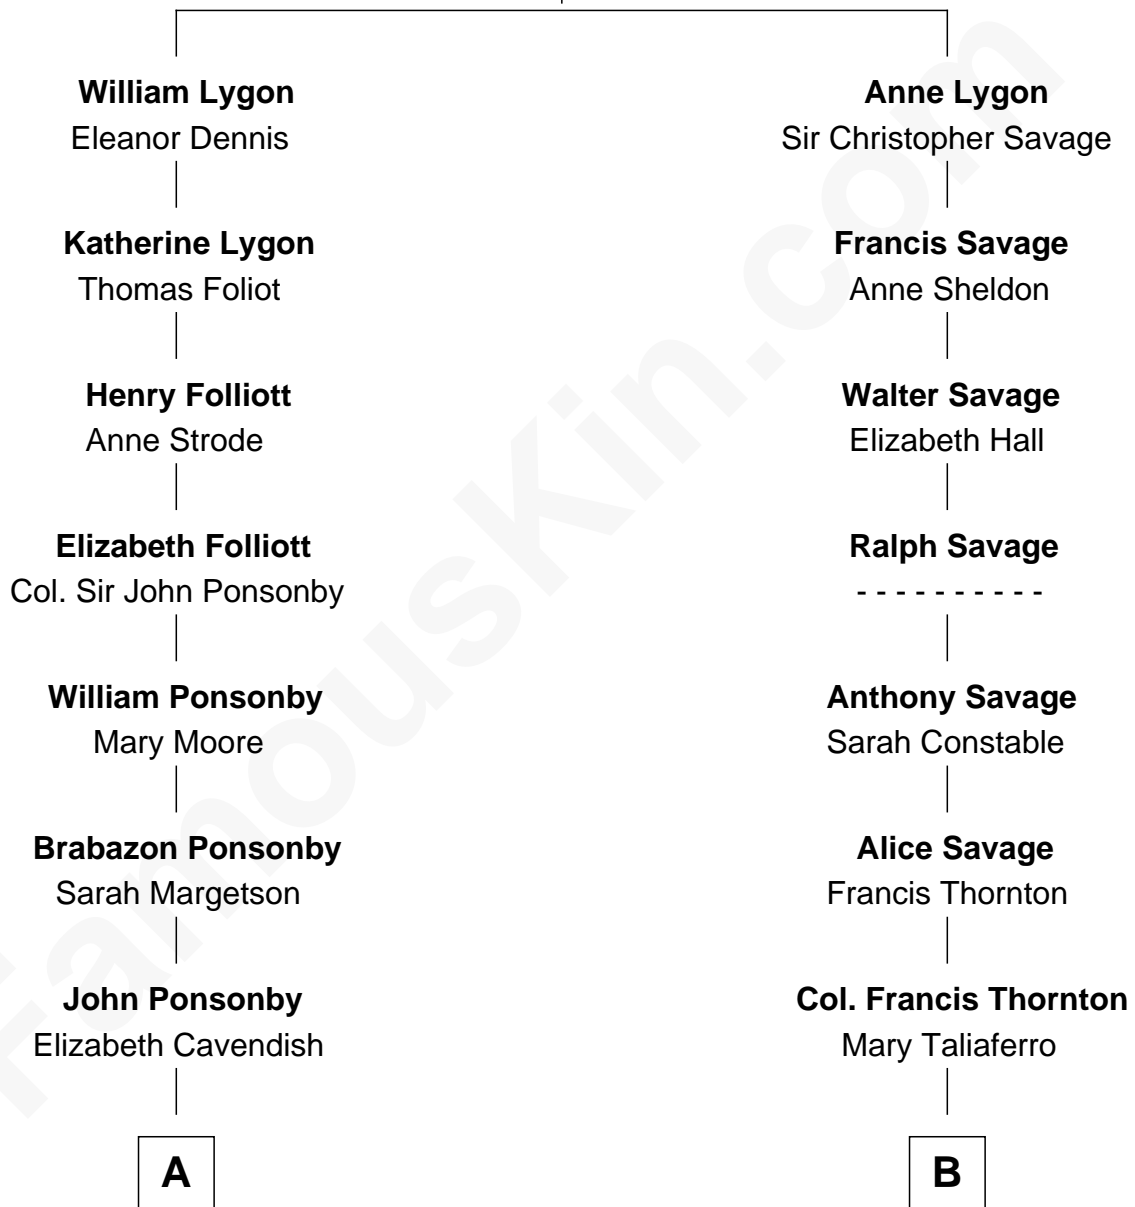

FamousKin.com Relationship Chart of

Prince Harry
Duke of Sussex

14th cousin 1 time removed of

Adlai Stevenson III
U.S. Senator from Illinois

Sir Richard Lygon
Margaret Greville

A

William Brabazon Ponsonby

Louisa Molesworth

Mary Elizabeth Ponsonby

Charles Grey

Elizabeth Grey

John Crocker Bulteel

Louisa Emily Charlotte Bulteel

Edward Charles Baring

Margaret Baring

Charles Robert Spencer

Albert Edward John Spencer

Cynthia Elinor Beatrix Hamilton

Edward John Spencer

Frances Ruth Burke Roche

Princess Diana Frances Spencer

Charles III, King of the United Kingdom

Prince Harry

Duke of Sussex

B

Mildred Thornton

Dr. Thomas Walker

Peachy Walker

Col. Joshua Frye

Thomas Walker Frye

Elizabeth Speed Smith

Mary Peachy Frye