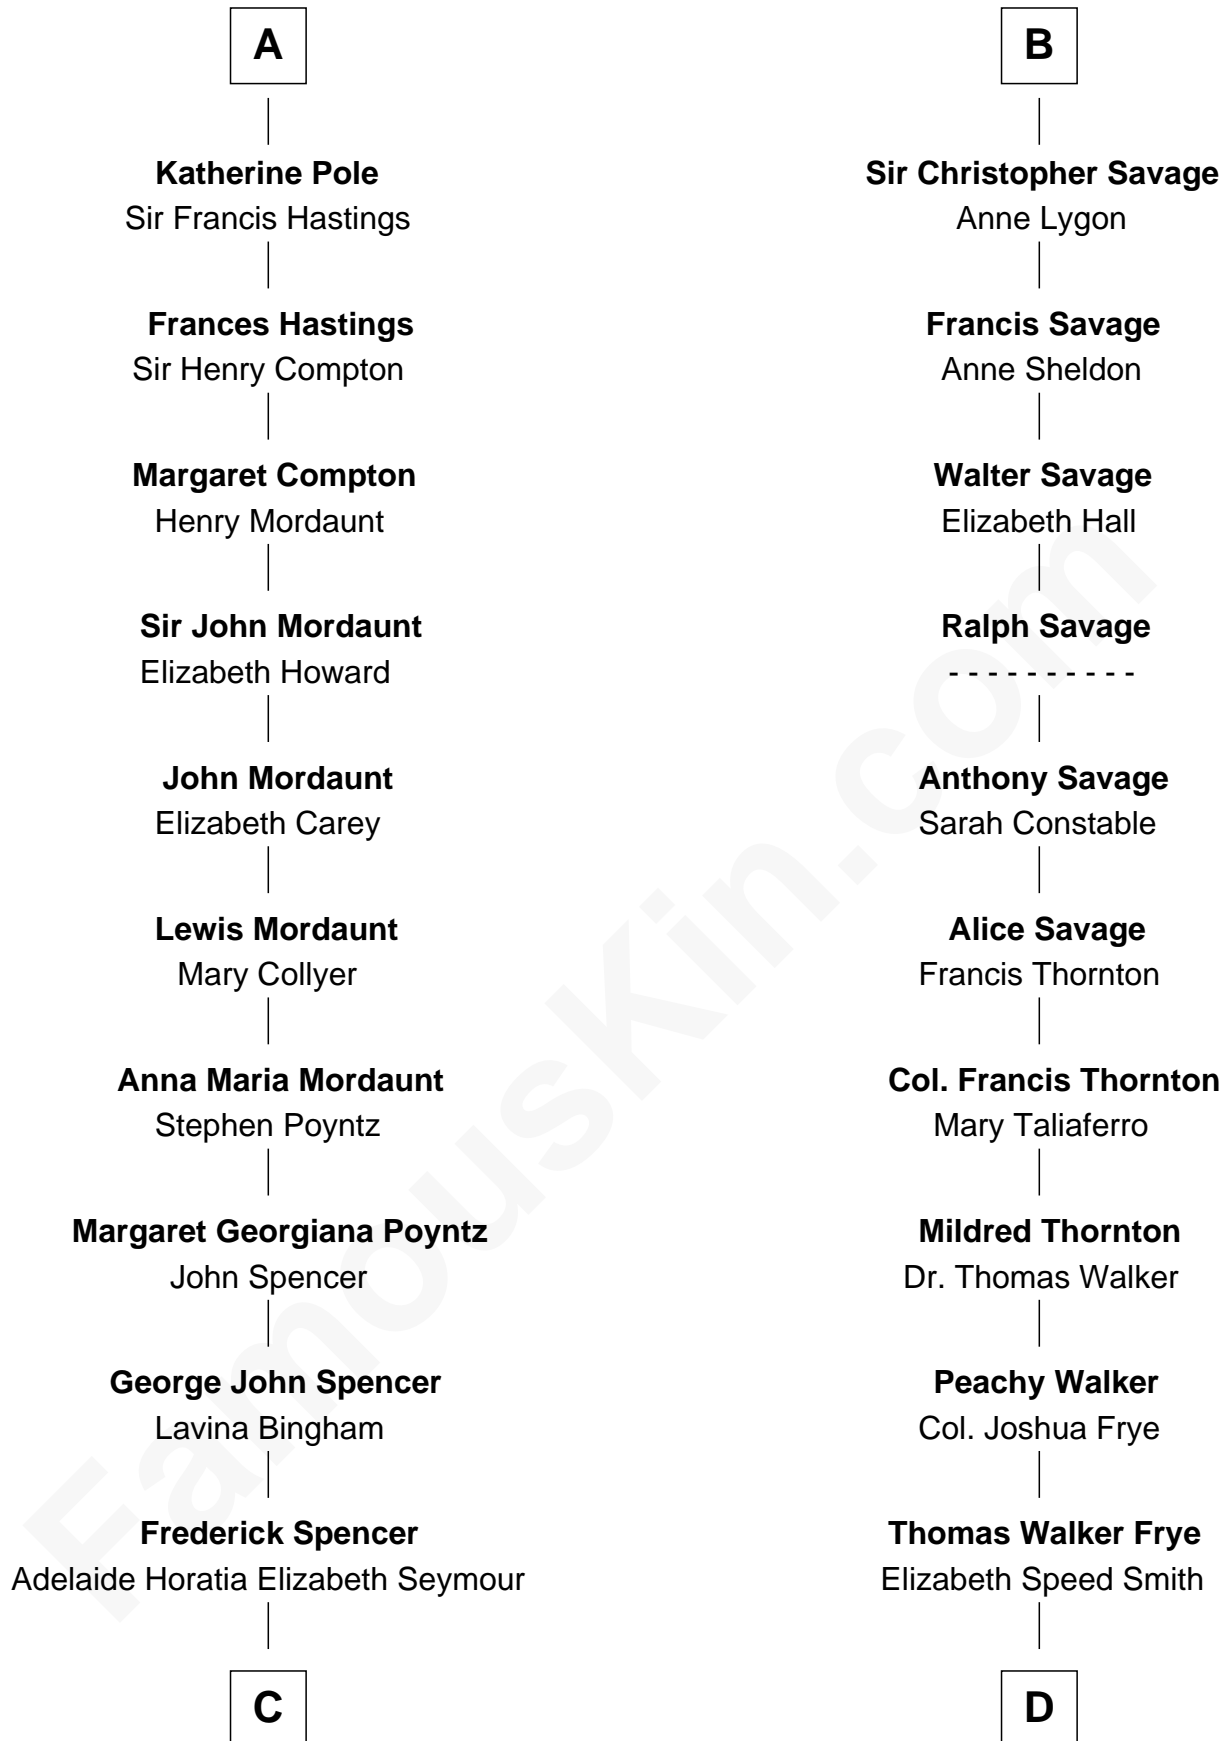

# FamousKin.com Relationship Chart of

**Prince Harry**  
*Duke of Sussex*

21st cousin of

**Adlai Stevenson III**  
*U.S. Senator from Illinois*

**C**

**Charles Robert Spencer**

Margaret Baring

**Albert Edward John Spencer**

Cynthia Elinor Beatrix Hamilton

**Edward John Spencer**

Frances Ruth Burke Roche

**Princess Diana Frances Spencer**

Charles III, King of the United Kingdom

**Prince Harry**

*Duke of Sussex*

**D**

**Mary Peachy Frye**

Rev. Lewis Warner Green

**Letitia Green**

Adlai Ewing Stevenson

**Lewis Green Stevenson**

Helen Louise Davis

**Adlai Ewing Stevenson**

Ellen Borden