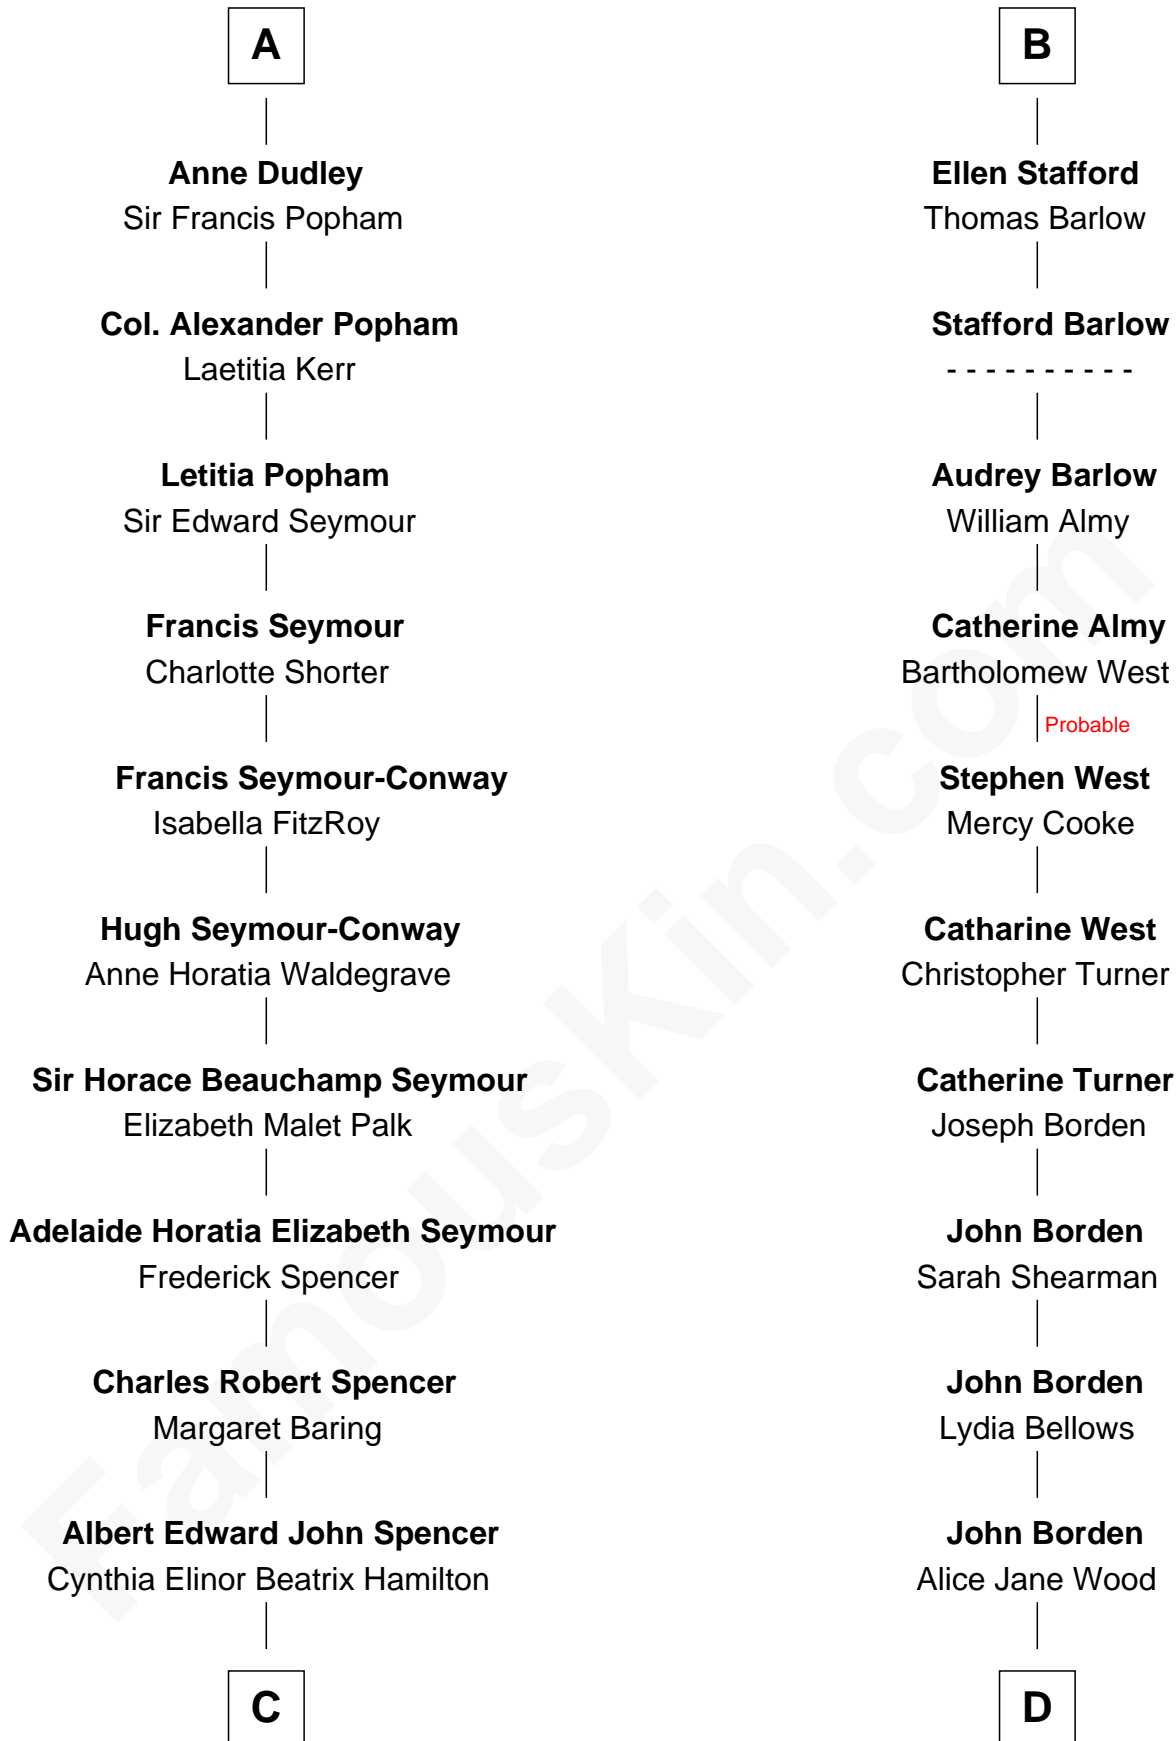

FamousKin.com Relationship Chart of

Prince Harry
Duke of Sussex

19th cousin 1 time removed of

Adlai Stevenson III
U.S. Senator from Illinois

Ralph de Stafford

with wife
Margaret de Audley

with wife
Katherine de Hastang

Joan Dacre
Thomas Clifford

Sir Humphrey Stafford
Eleanor Aylesbury

Matilda Clifford
Sir Edmund Sutton

Humphrey Stafford
Katherine Fray

Thomas Dudley
Grace Threlkeld

Sir Humphrey Stafford
Margaret Fogge

John Dudley
Elizabeth Gardiner

Sir Humphrey Stafford
Margaret Tame

A

B

C

Edward John Spencer
Frances Ruth Burke Roche

Princess Diana Frances Spencer
Charles III, King of the United Kingdom

Prince Harry
Duke of Sussex

D