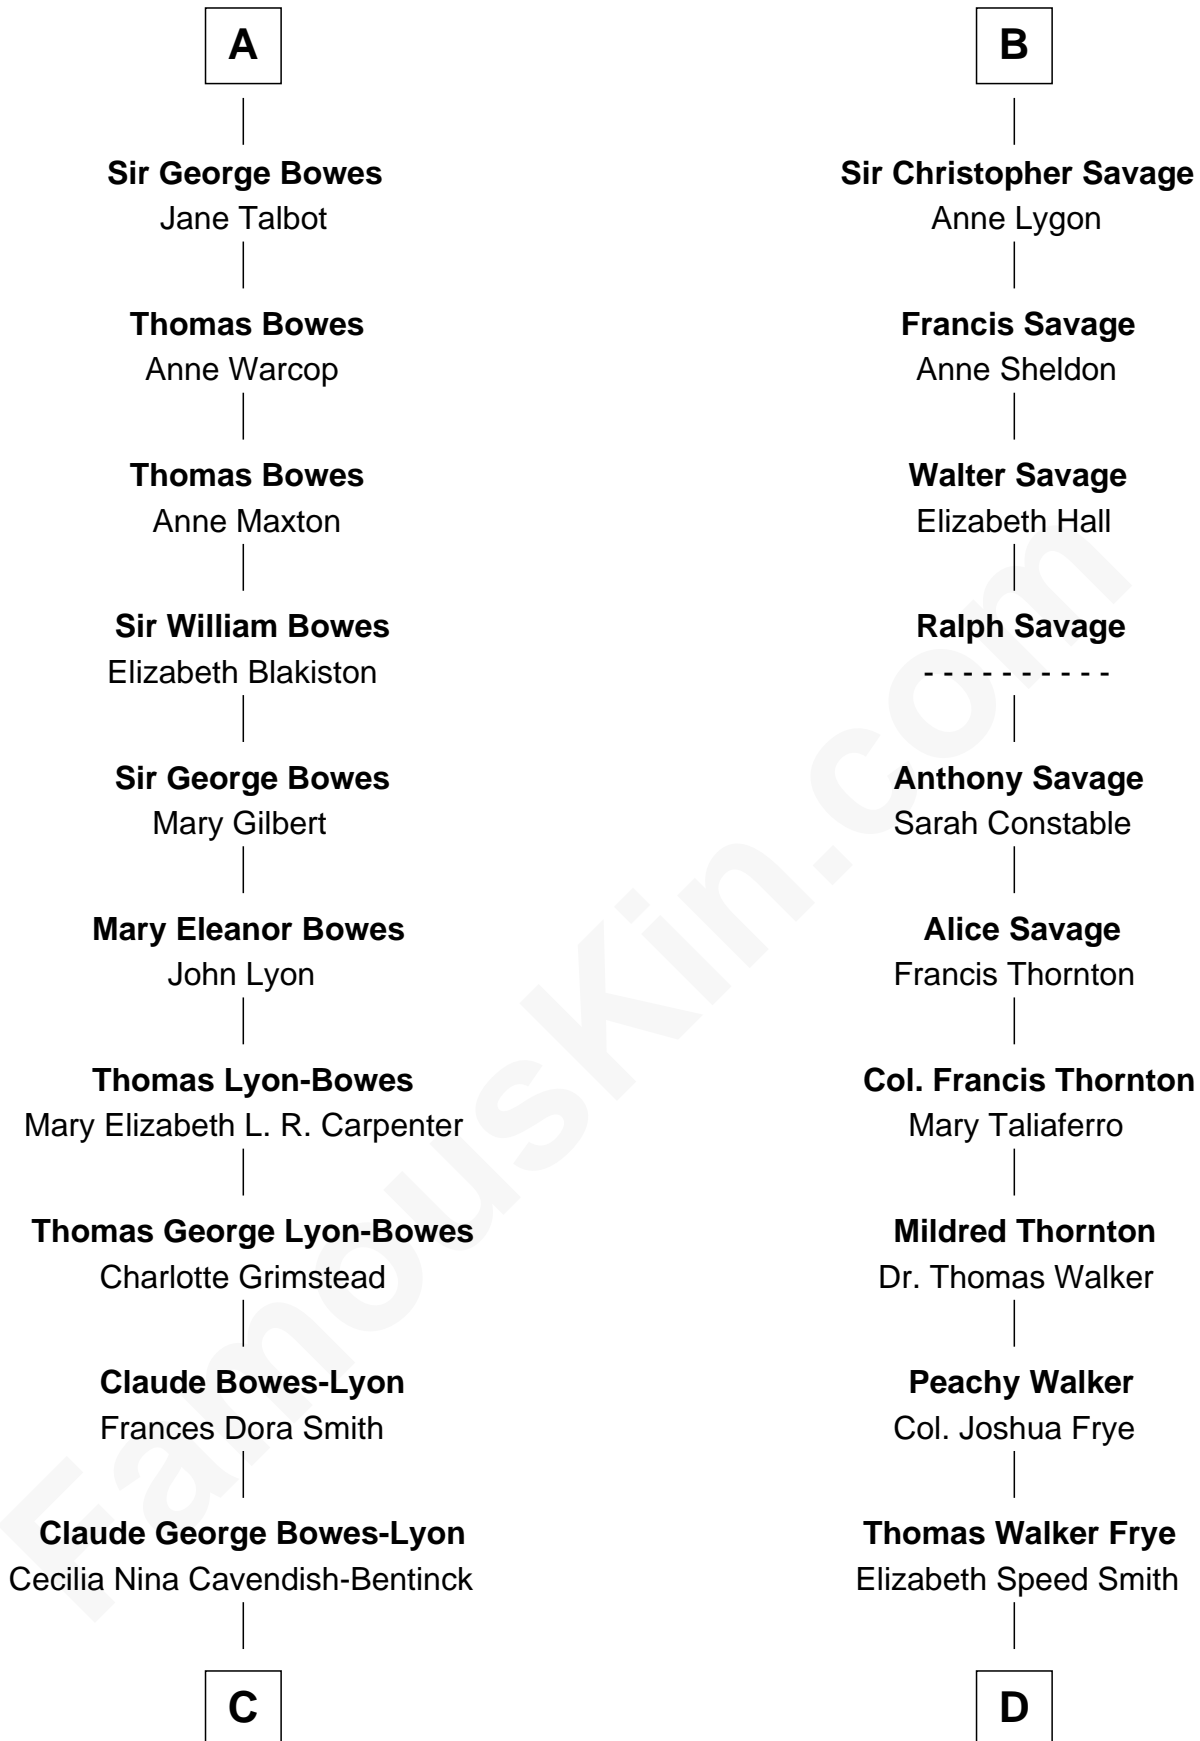

FamousKin.com Relationship Chart of

Prince Harry

Duke of Sussex

20th cousin 1 time removed of

Adlai Stevenson III

U.S. Senator from Illinois

Richard Fitzalan

Alice de Saluzzo

C

Elizabeth Bowes-Lyon

George VI, King of the United Kingdom

Elizabeth II, Queen of the United Kingdom

Prince Philip of Edinburgh

Charles III, King of the United Kingdom

Princess Diana Frances Spencer

Prince Harry

Duke of Sussex

D

Mary Peachy Frye

Rev. Lewis Warner Green

Letitia Green

Adlai Ewing Stevenson

Lewis Green Stevenson

Helen Louise Davis