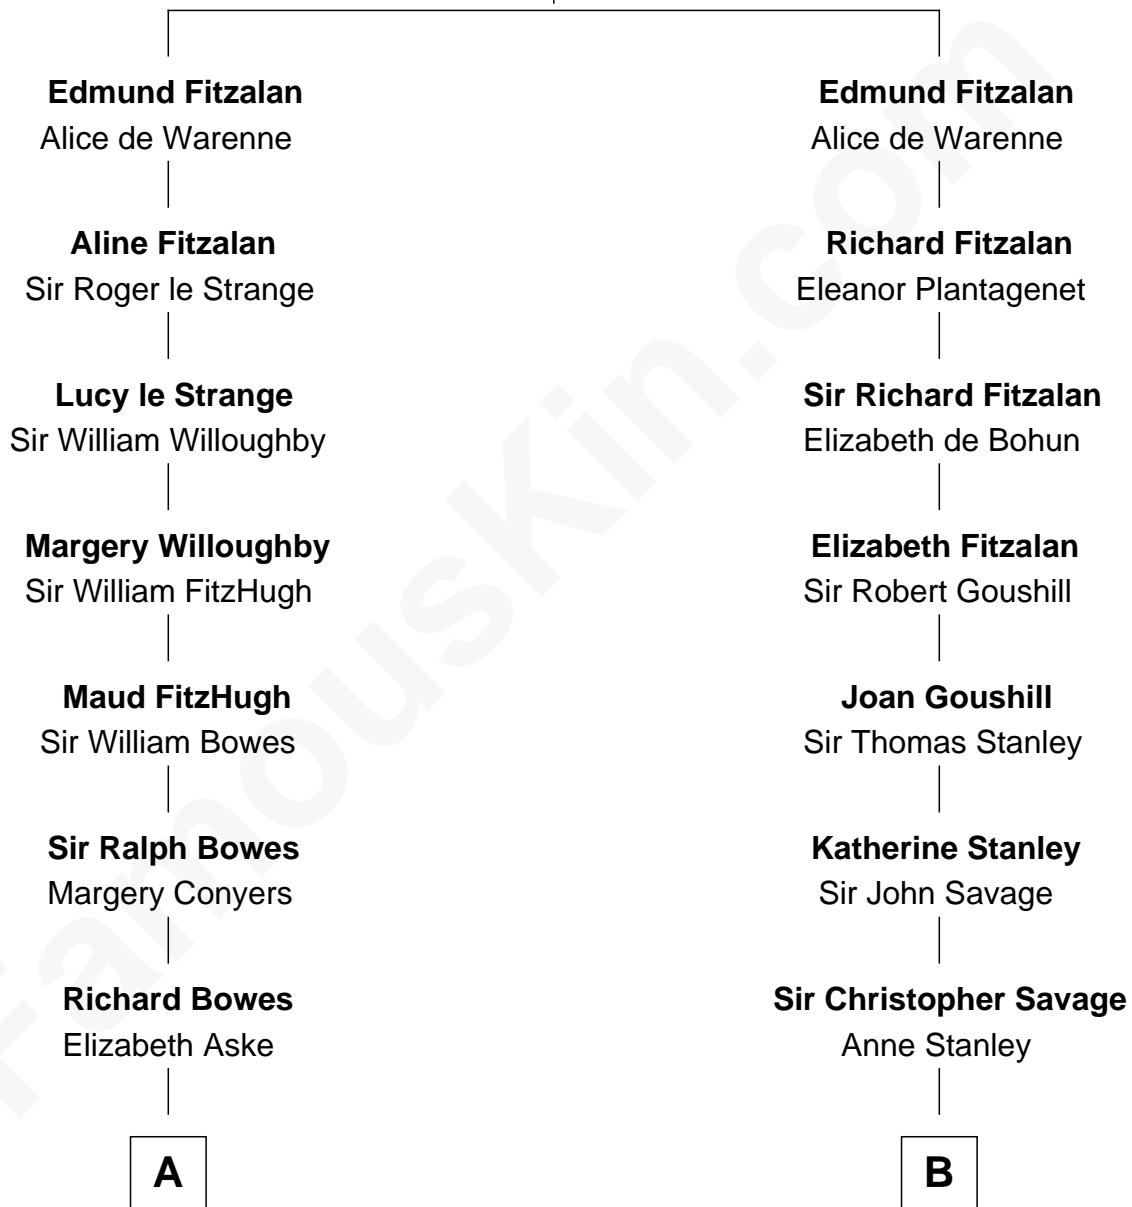

FamousKin.com Relationship Chart of

Prince Harry

Duke of Sussex

20th cousin 1 time removed of

Adlai Stevenson III

U.S. Senator from Illinois

Richard Fitzalan

Alice de Saluzzo

C

Elizabeth Bowes-Lyon

George VI, King of the United Kingdom

Elizabeth II, Queen of the United Kingdom

Prince Philip of Edinburgh

Charles III, King of the United Kingdom

Princess Diana Frances Spencer

Prince Harry

Duke of Sussex

D

Mary Peachy Frye

Rev. Lewis Warner Green

Letitia Green

Adlai Ewing Stevenson

Lewis Green Stevenson

Helen Louise Davis