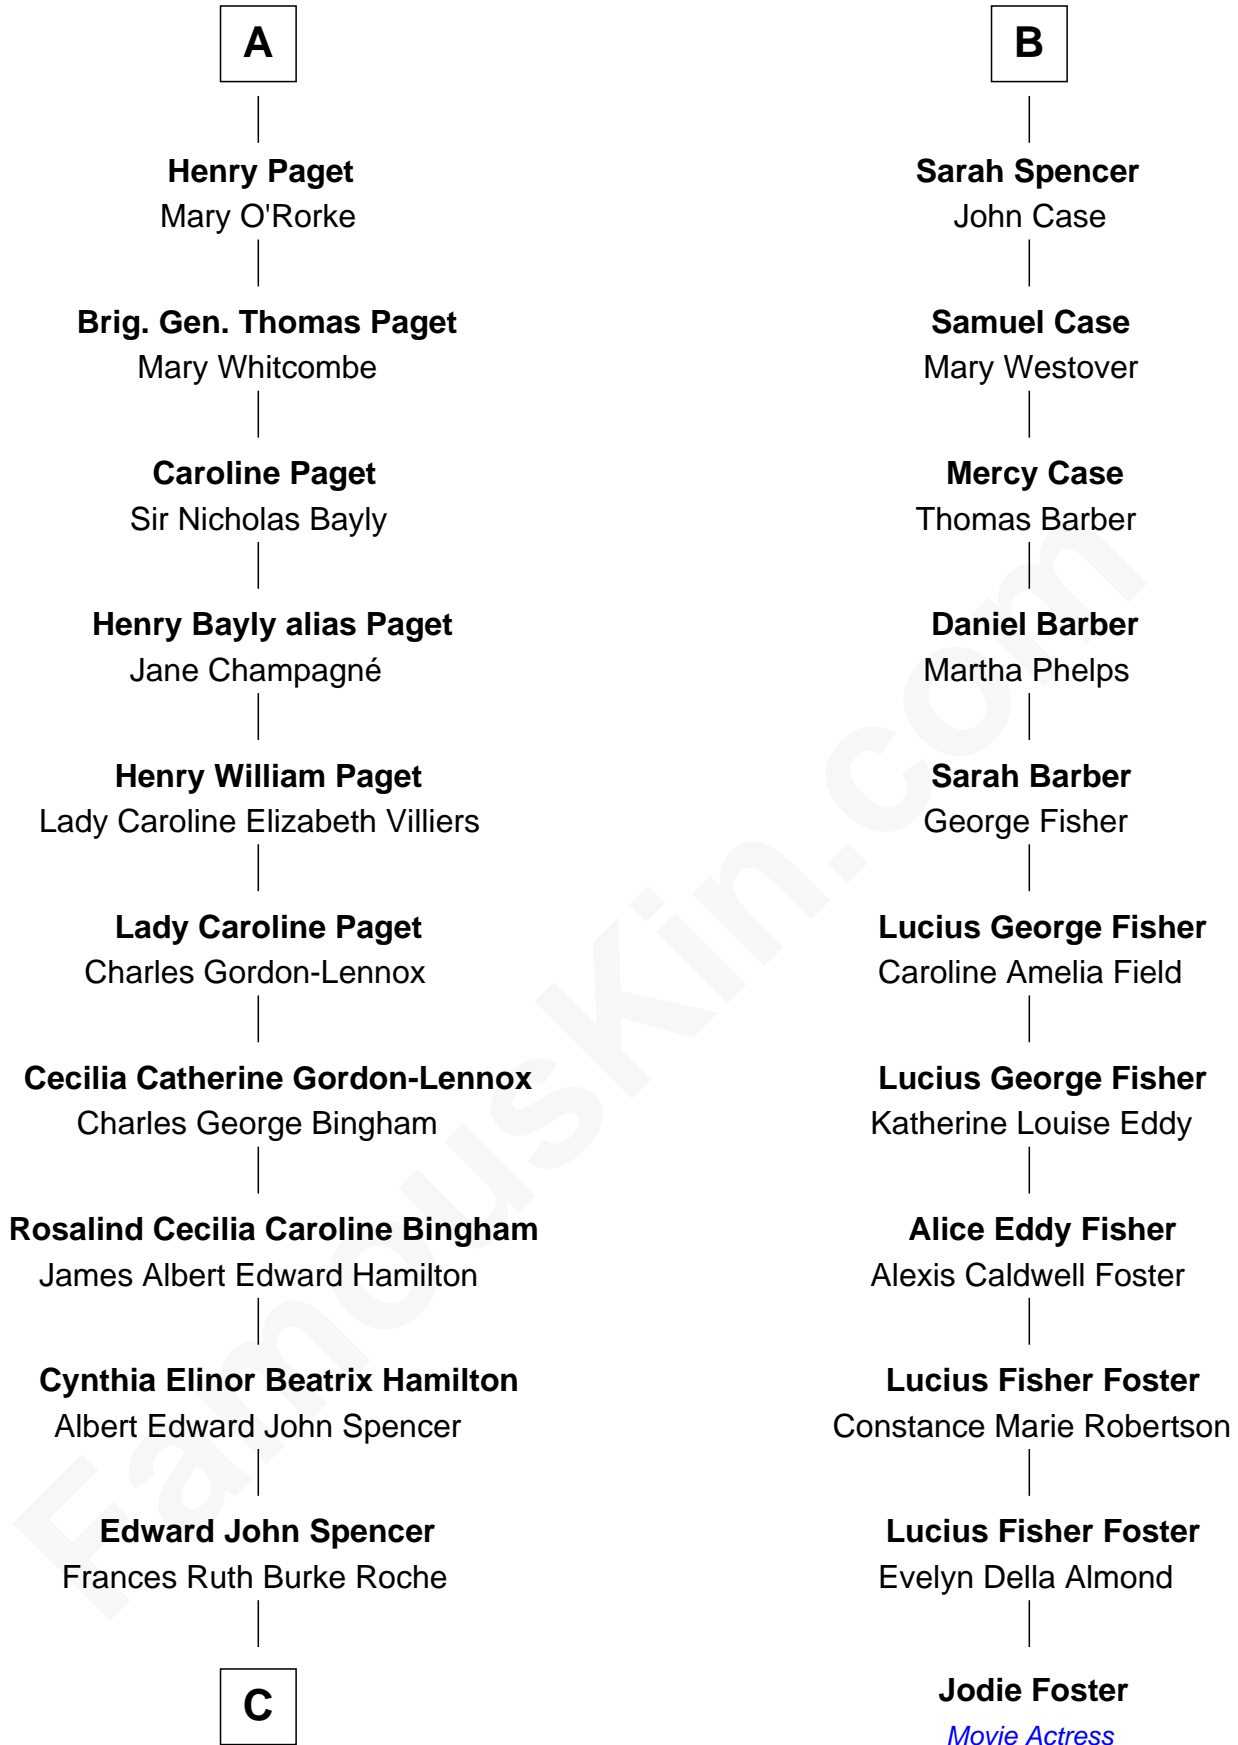

# FamousKin.com Relationship Chart of

**Prince Harry**  
*Duke of Sussex*

17th cousin 1 time removed of

**Jodie Foster**  
*Movie Actress*

**Sir Nicholas Poyntz**  
Elizabeth Mill

**C**

**Princess Diana Frances Spencer**  
Charles III, King of the United Kingdom

**Prince Harry**  
*Duke of Sussex*

FamousKin.com