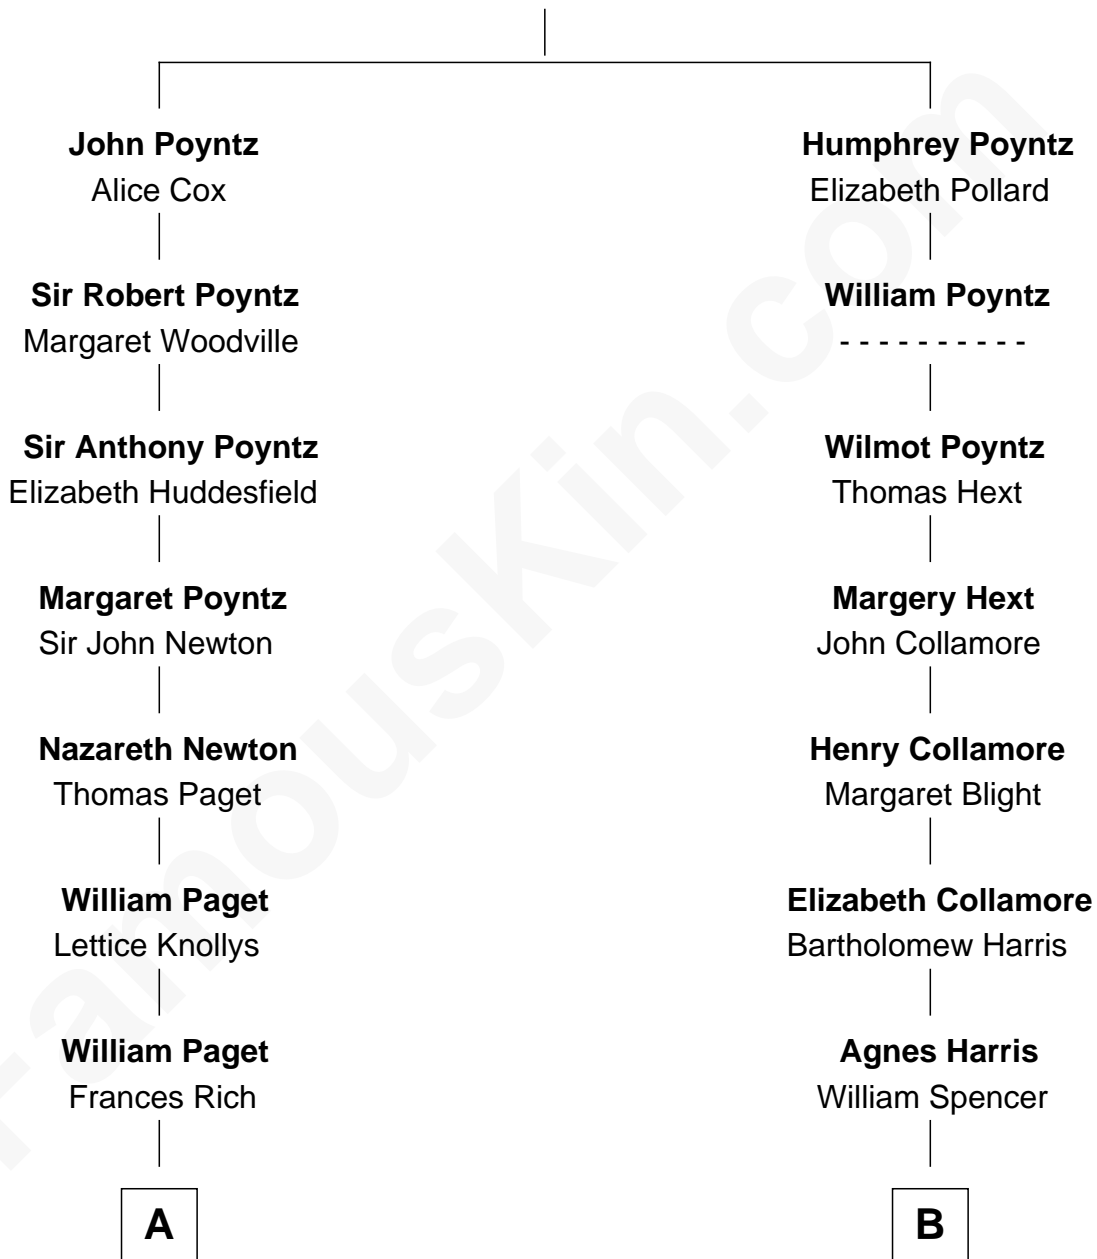

# FamousKin.com Relationship Chart of

**Prince Harry**  
*Duke of Sussex*

17th cousin 1 time removed of

**Jodie Foster**  
*Movie Actress*

**Sir Nicholas Poyntz**  
Elizabeth Mill

**C**

**Princess Diana Frances Spencer**  
Charles III, King of the United Kingdom

**Prince Harry**  
*Duke of Sussex*

FamousKin.com