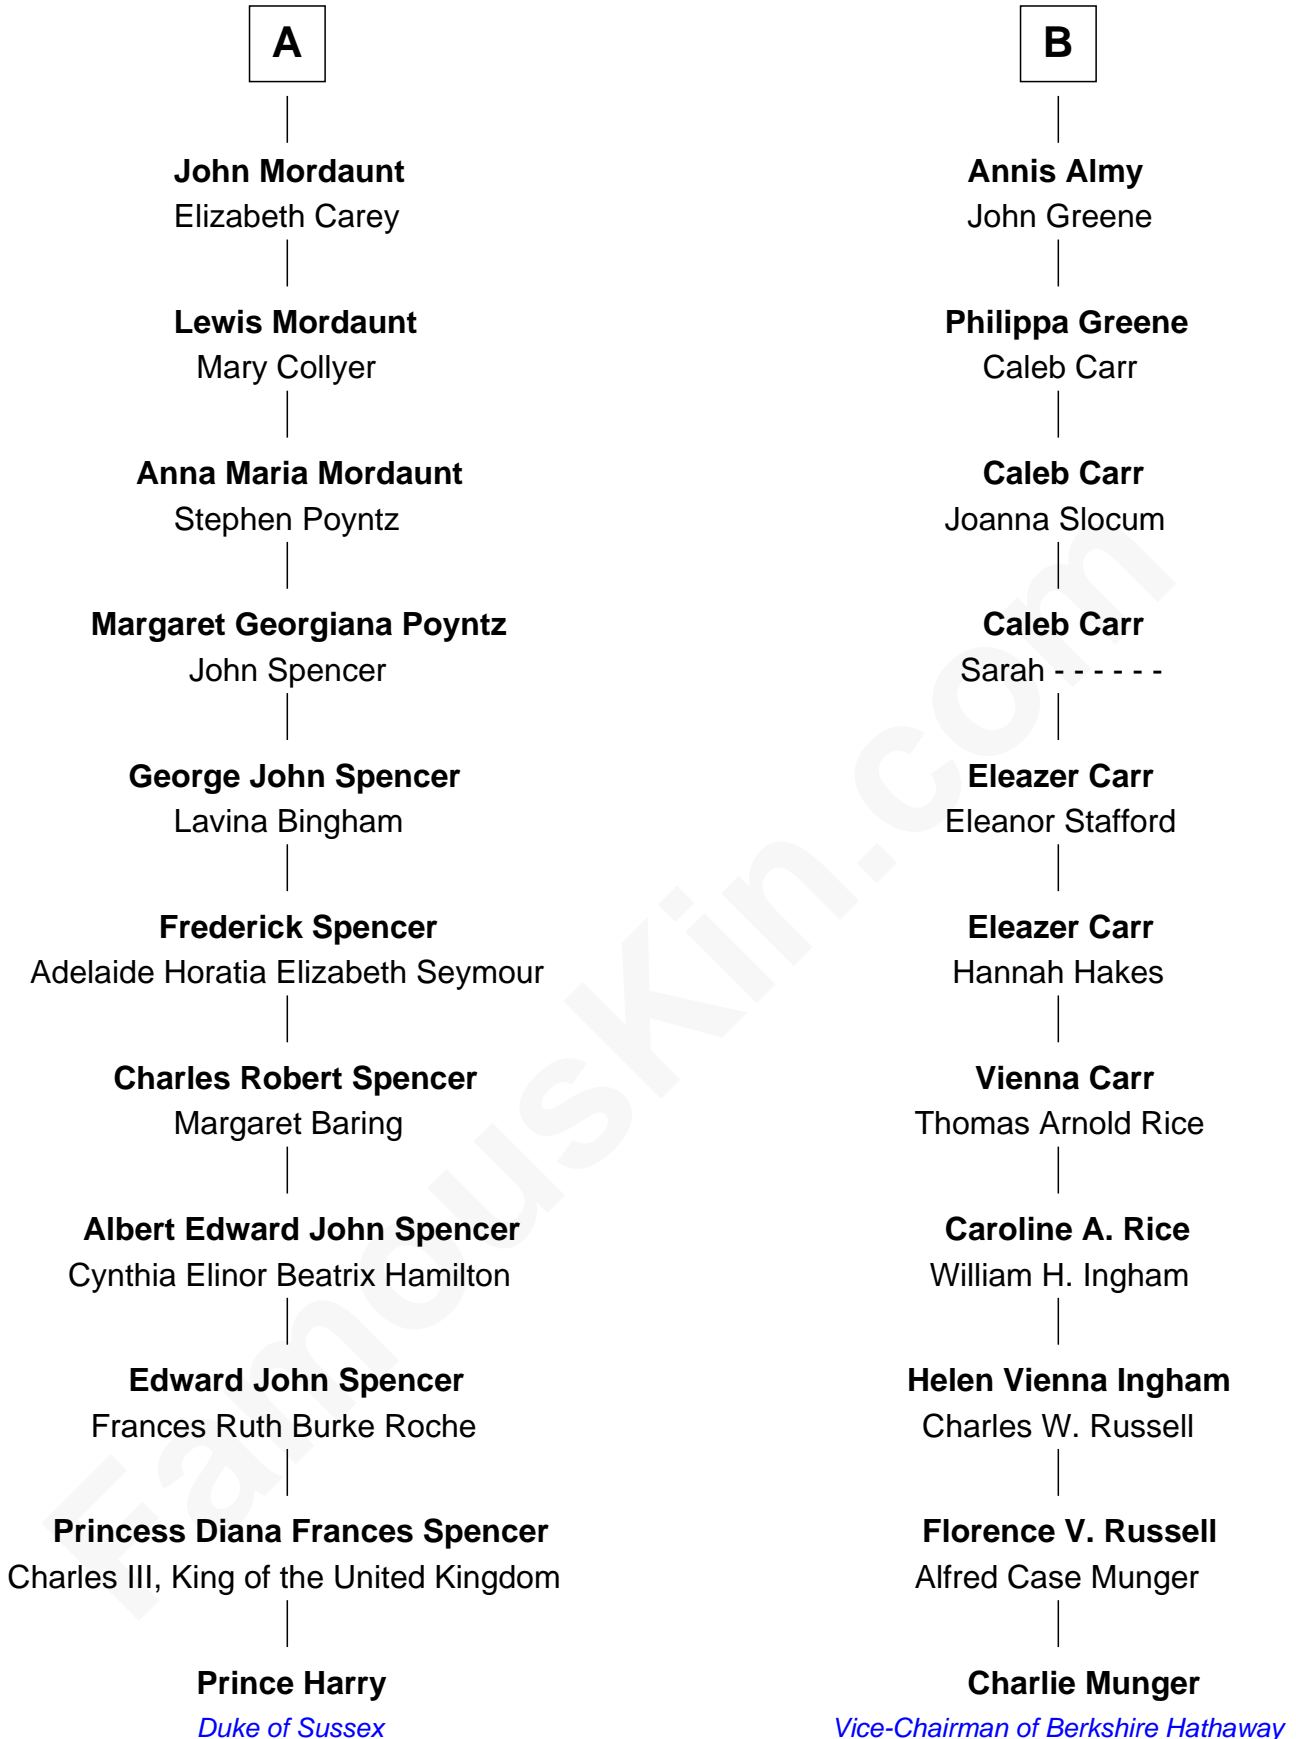

# FamousKin.com Relationship Chart of

**Prince Harry**  
*Duke of Sussex*

17th cousin of

**Charlie Munger**

*Vice-Chairman of Berkshire Hathaway*

Charlie Munger photo by [Nick Webb](#) (CC BY 2.0)