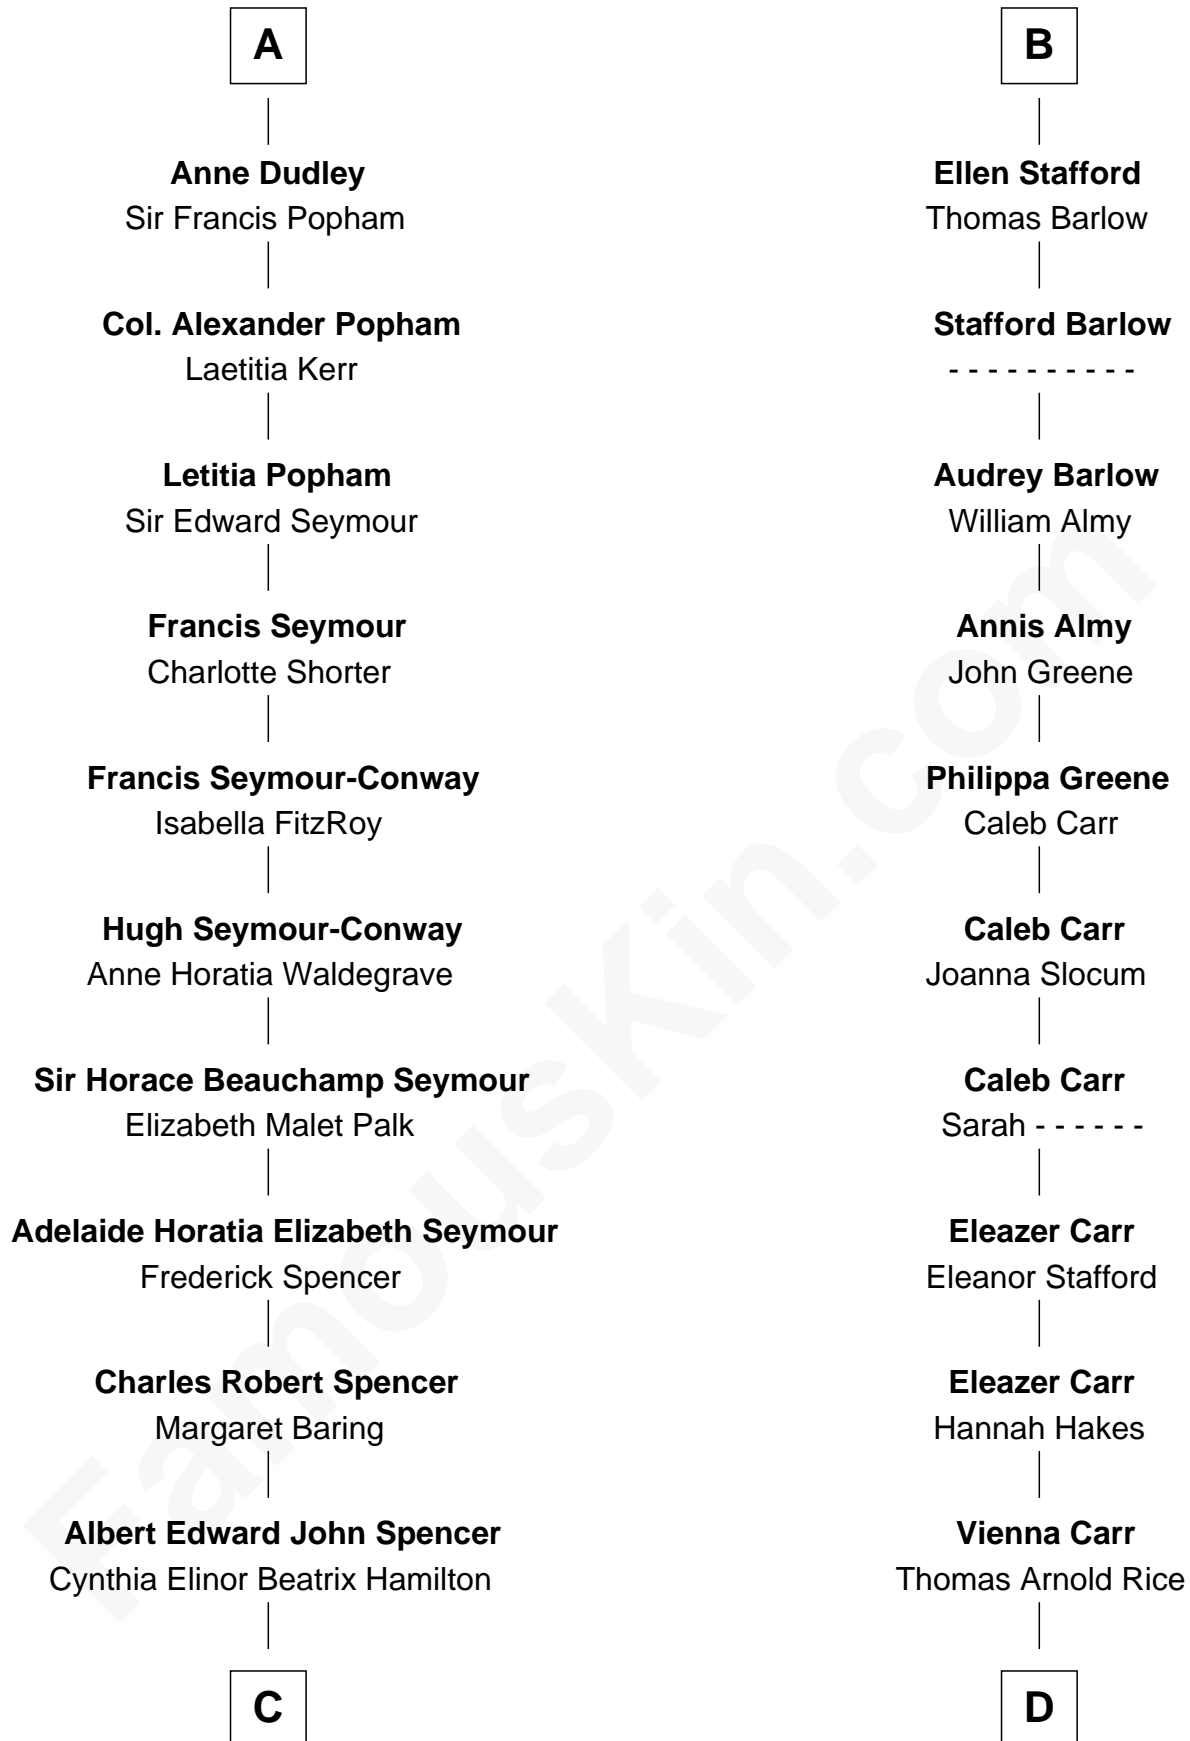

FamousKin.com Relationship Chart of

Prince Harry
Duke of Sussex

19th cousin 1 time removed of

Charlie Munger

Vice-Chairman of Berkshire Hathaway

Ralph de Stafford

with wife
Margaret de Audley

with wife
Katherine de Hastang

Joan Dacre
Thomas Clifford

Sir Humphrey Stafford
Eleanor Aylesbury

Matilda Clifford
Sir Edmund Sutton

Humphrey Stafford
Katherine Fray

Thomas Dudley
Grace Threlkeld

Sir Humphrey Stafford
Margaret Fogge

John Dudley
Elizabeth Gardiner

Sir Humphrey Stafford
Margaret Tame

A

B

C

Edward John Spencer
Frances Ruth Burke Roche

Princess Diana Frances Spencer
Charles III, King of the United Kingdom

Prince Harry
Duke of Sussex

D