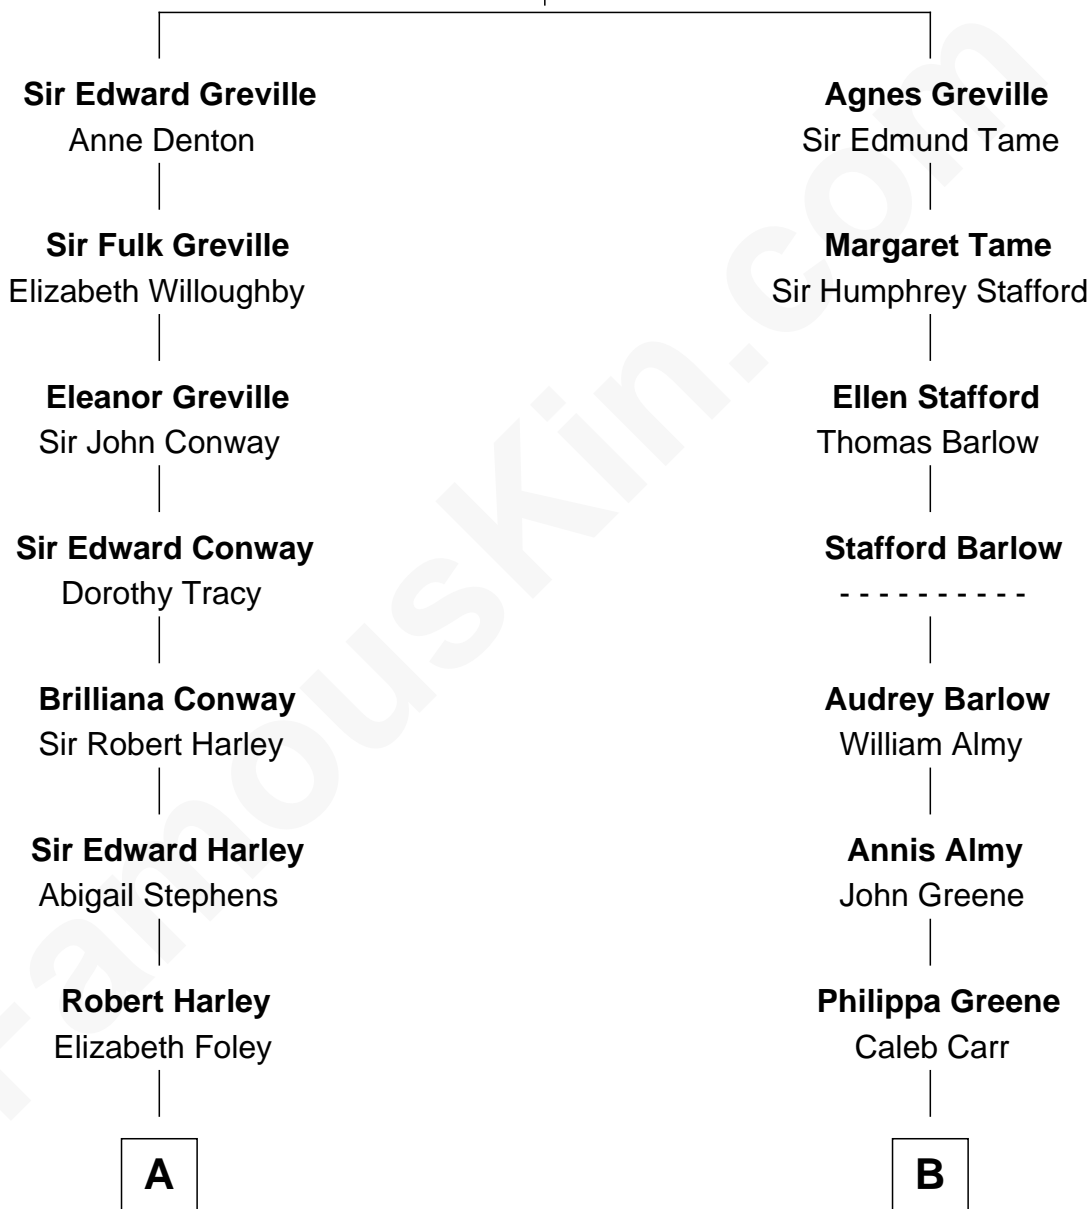

FamousKin.com Relationship Chart of

Prince Harry
Duke of Sussex

15th cousin 1 time removed of

Charlie Munger

Vice-Chairman of Berkshire Hathaway

John Greville
Jane Forster

A

Edward Harley
Henrietta Cavendish Holles

Margaret Cavendish Harley
Sir William Bentinck

William Henry Bentinck
Dorothy Cavendish

Charles Augustus Cavendish-Bentinck
Anne Wellesley

Rev. Charles William Cavendish-Bentinck
Caroline Louisa Burnaby

Cecilia Nina Cavendish-Bentinck
Claude George Bowes-Lyon

Elizabeth Bowes-Lyon
George VI, King of the United Kingdom

Elizabeth II, Queen of the United Kingdom
Prince Philip of Edinburgh

Charles III, King of the United Kingdom
Princess Diana Frances Spencer

Prince Harry
Duke of Sussex