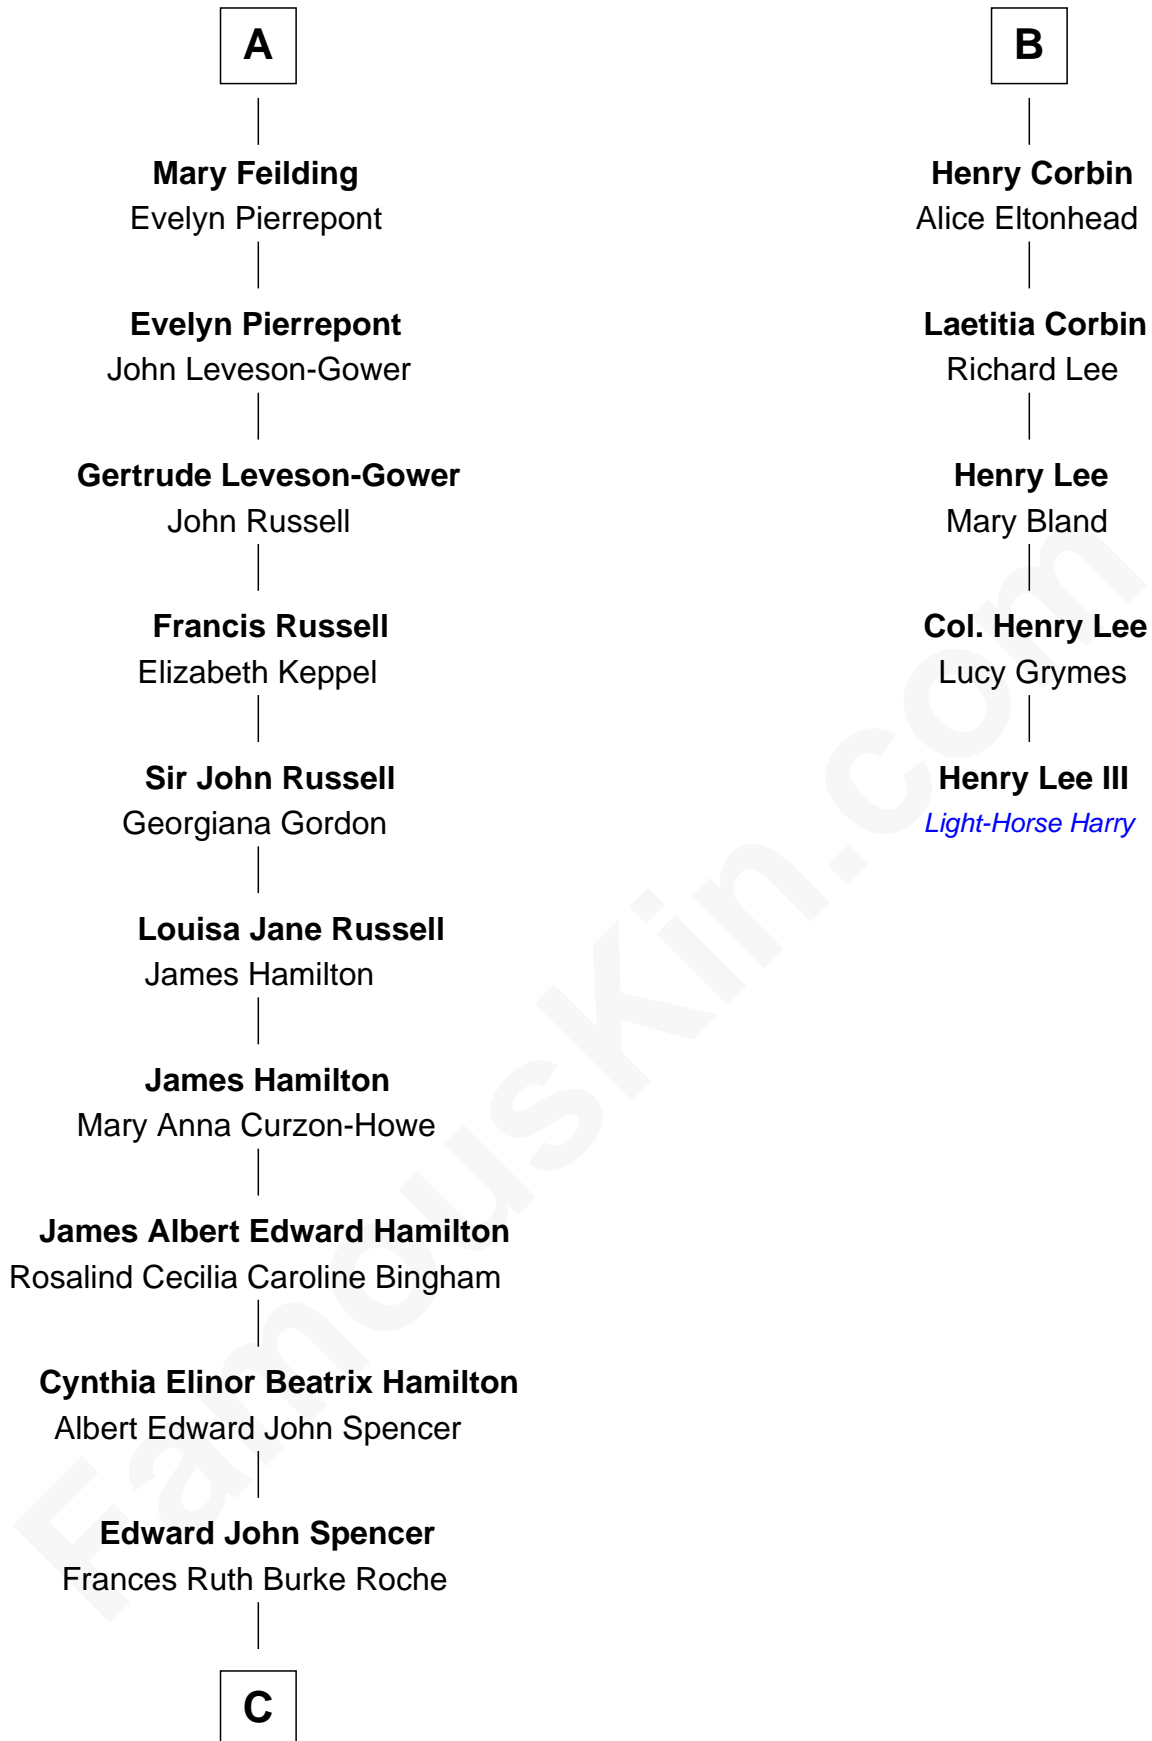

FamousKin.com Relationship Chart of

Prince Harry
Duke of Sussex

11th cousin 7 times removed of

Henry Lee III
9th Governor of Virginia

John Aston
Elizabeth Delves

C

Princess Diana Frances Spencer
Charles III, King of the United Kingdom