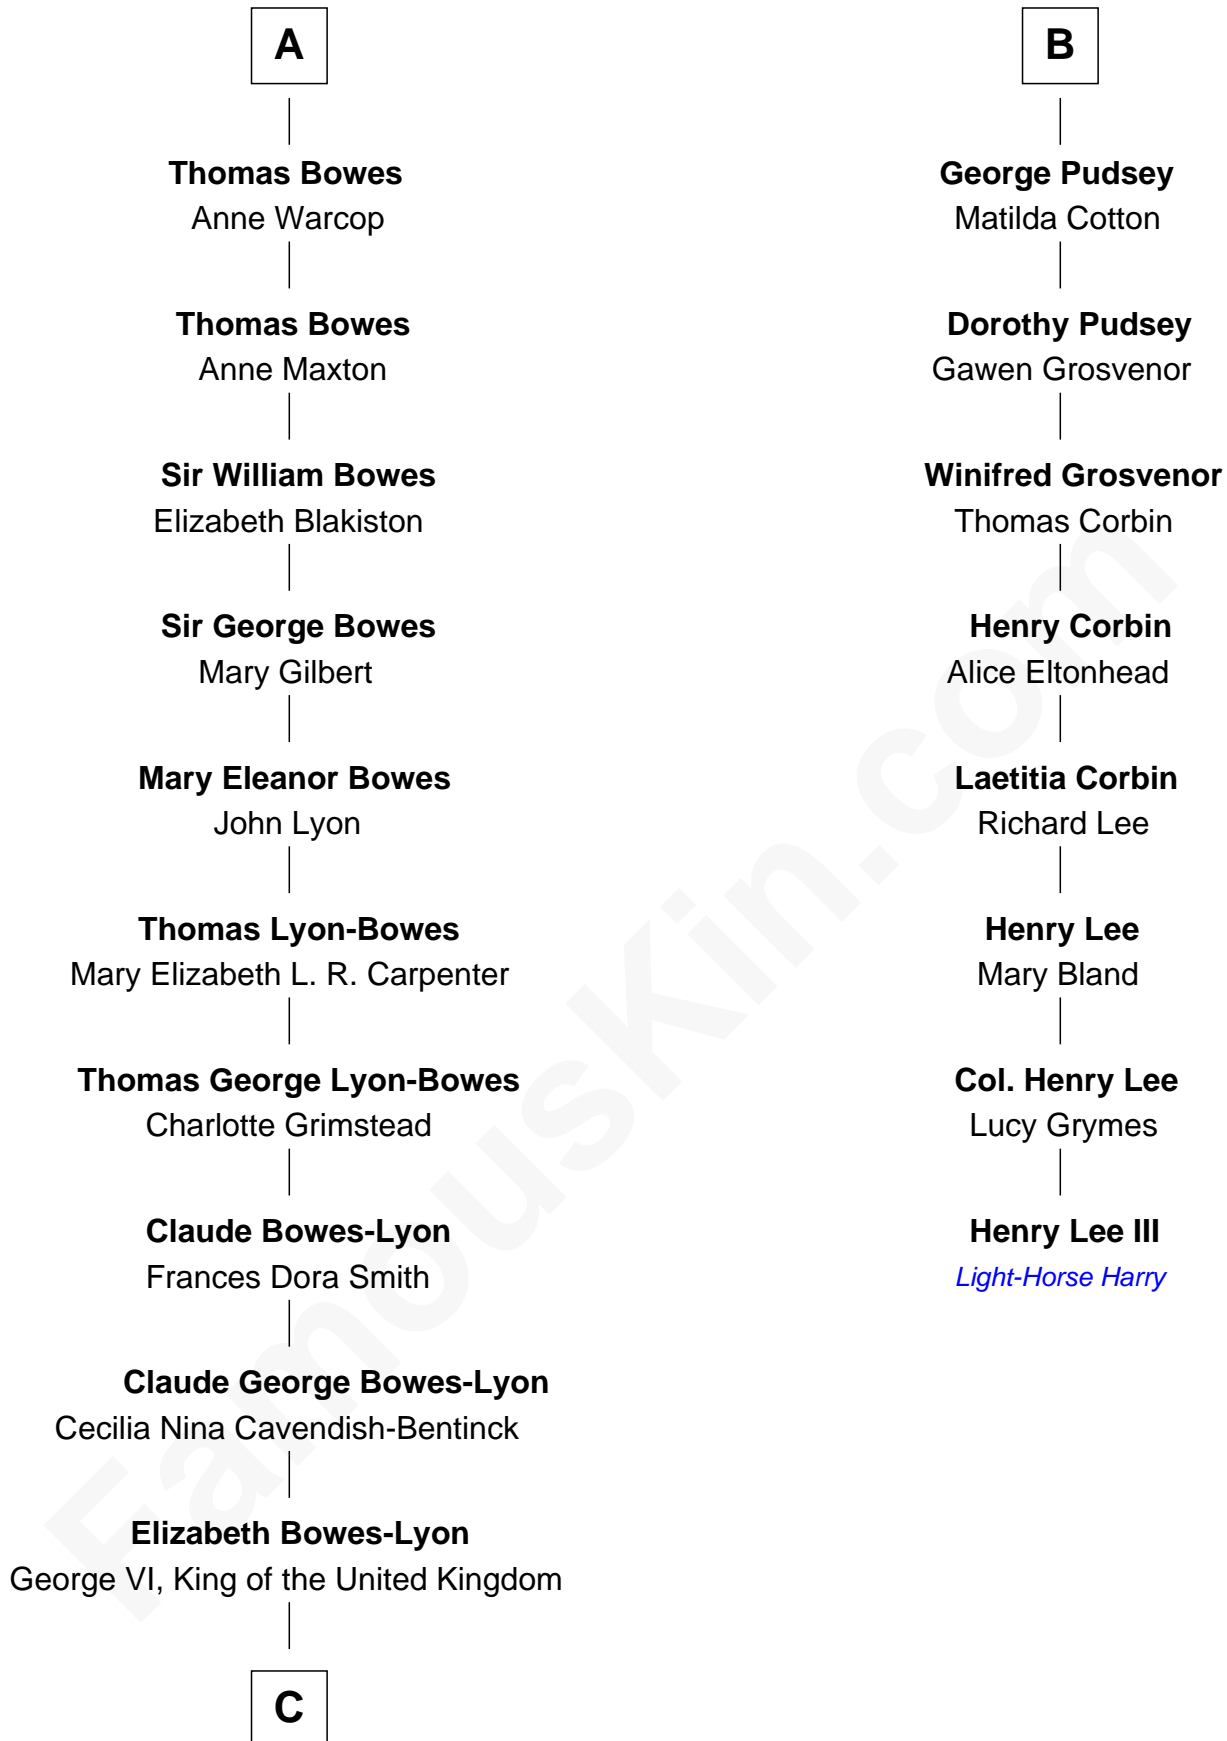

FamousKin.com Relationship Chart of

Prince Harry
Duke of Sussex

14th cousin 5 times removed of

Henry Lee III
9th Governor of Virginia

Sir Ralph Eure

with wife
Katherine Aton

with wife
Isabel de Atholl

Sir William Eure
Maud Fitzhugh

Margaret Eure
Sir John Pudsey

Robert Eure
Anne Tempest

Sir Ralph Pudsey
Margaret Tunstall

Elizabeth Eure
Sir James Strangeways

Sir John Pudsey
Grace Hamerton

Felice Strangeways
William Aske

Henry Pudsey
Margaret Conyers

Roger Aske
Margery Sedgwick

Rowland Pudsey
Edith Hare

Elizabeth Aske
Richard Bowes

William Pudsey
Eleanor Montfort

Sir George Bowes
Jane Talbot

Robert Pudsey
Eleanor Harman

A

B