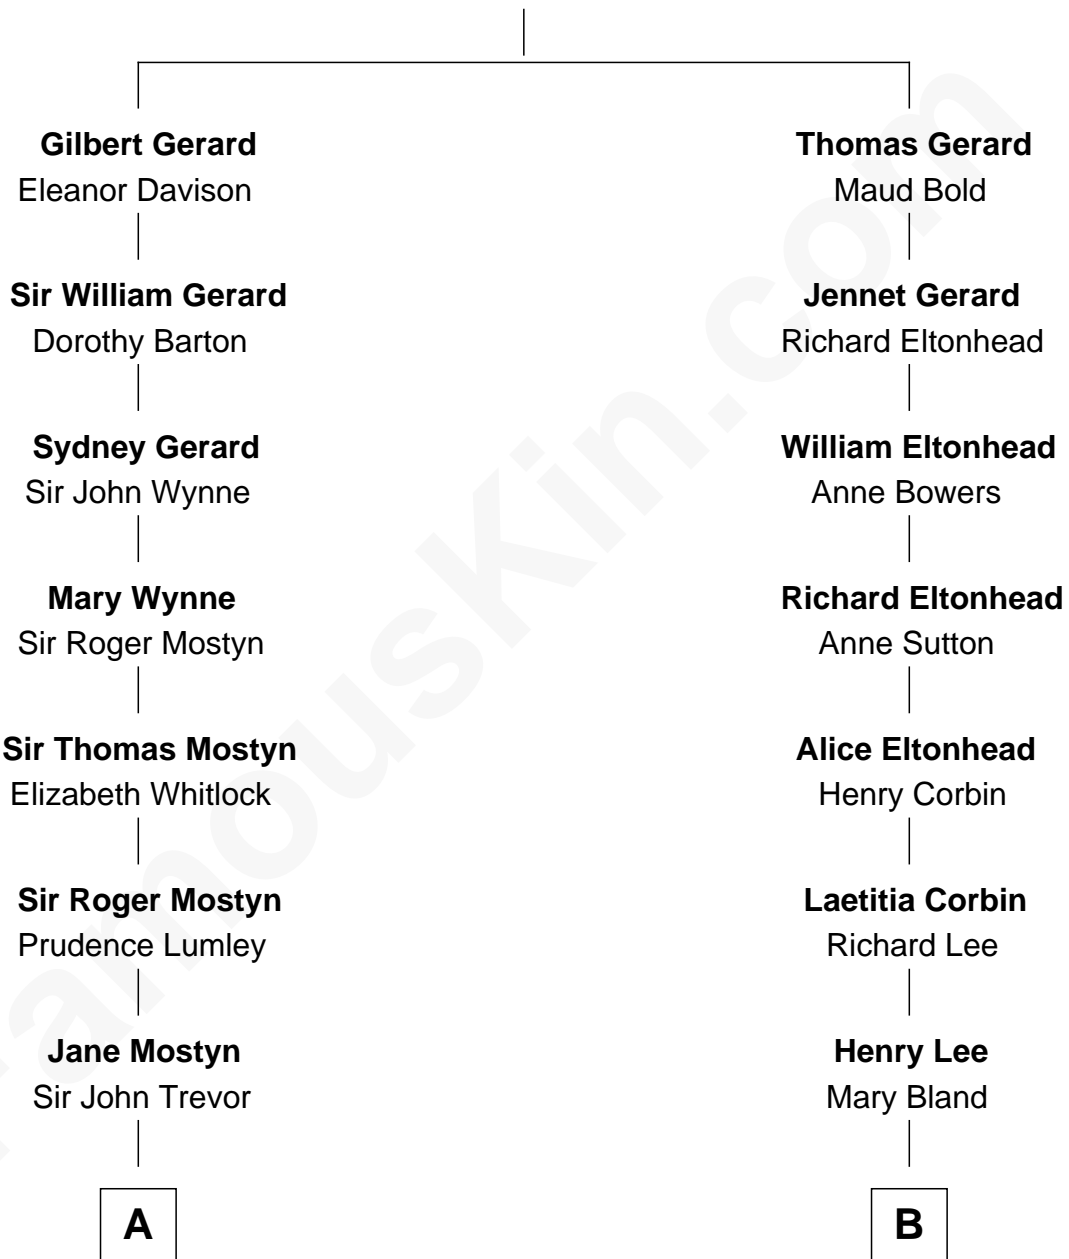

# FamousKin.com Relationship Chart of

**Prince Harry**  
*Duke of Sussex*

8th cousin 9 times removed of

**Henry Lee III**  
*9th Governor of Virginia*

**William Gerard**  
Elizabeth Byron

**A**

**Anne Trevor**  
Michael Hill

**Arthur Hill-Trevor**  
Anne Stafford

**Anne Hill-Trevor**  
Garret Wellesley

**Sir Richard Colley Wellesley**  
Hyacinthe Gabrielle Fagan

**Anne Wellesley**  
Charles Augustus Cavendish-Bentinck

**Rev. Charles William Cavendish-Bentinck**  
Caroline Louisa Burnaby

**Cecilia Nina Cavendish-Bentinck**  
Claude George Bowes-Lyon

**Elizabeth Bowes-Lyon**  
George VI, King of the United Kingdom

**Elizabeth II, Queen of the United Kingdom**  
Prince Philip of Edinburgh