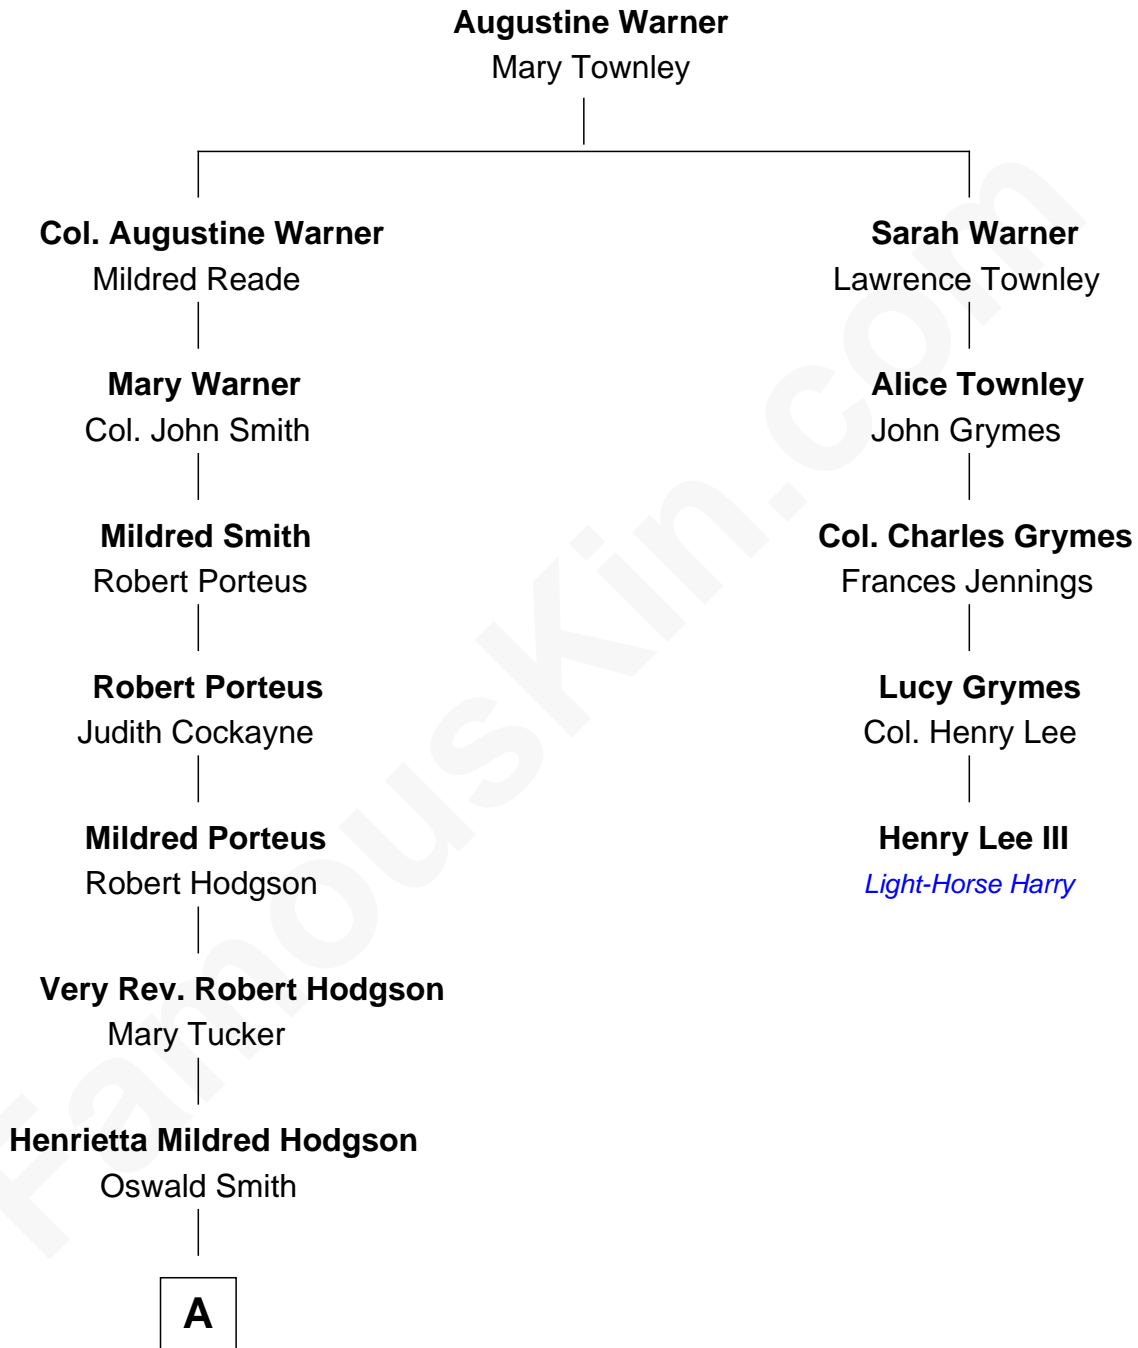

FamousKin.com Relationship Chart of

Prince Harry
Duke of Sussex

4th cousin 8 times removed of

Henry Lee III
9th Governor of Virginia

A

—
Frances Dora Smith

Claude Bowes-Lyon

—
Claude George Bowes-Lyon

Cecilia Nina Cavendish-Bentinck

—
Elizabeth Bowes-Lyon

George VI, King of the United Kingdom

—
Elizabeth II, Queen of the United Kingdom

Prince Philip of Edinburgh

—
Charles III, King of the United Kingdom

Princess Diana Frances Spencer

—
Prince Harry

Duke of Sussex