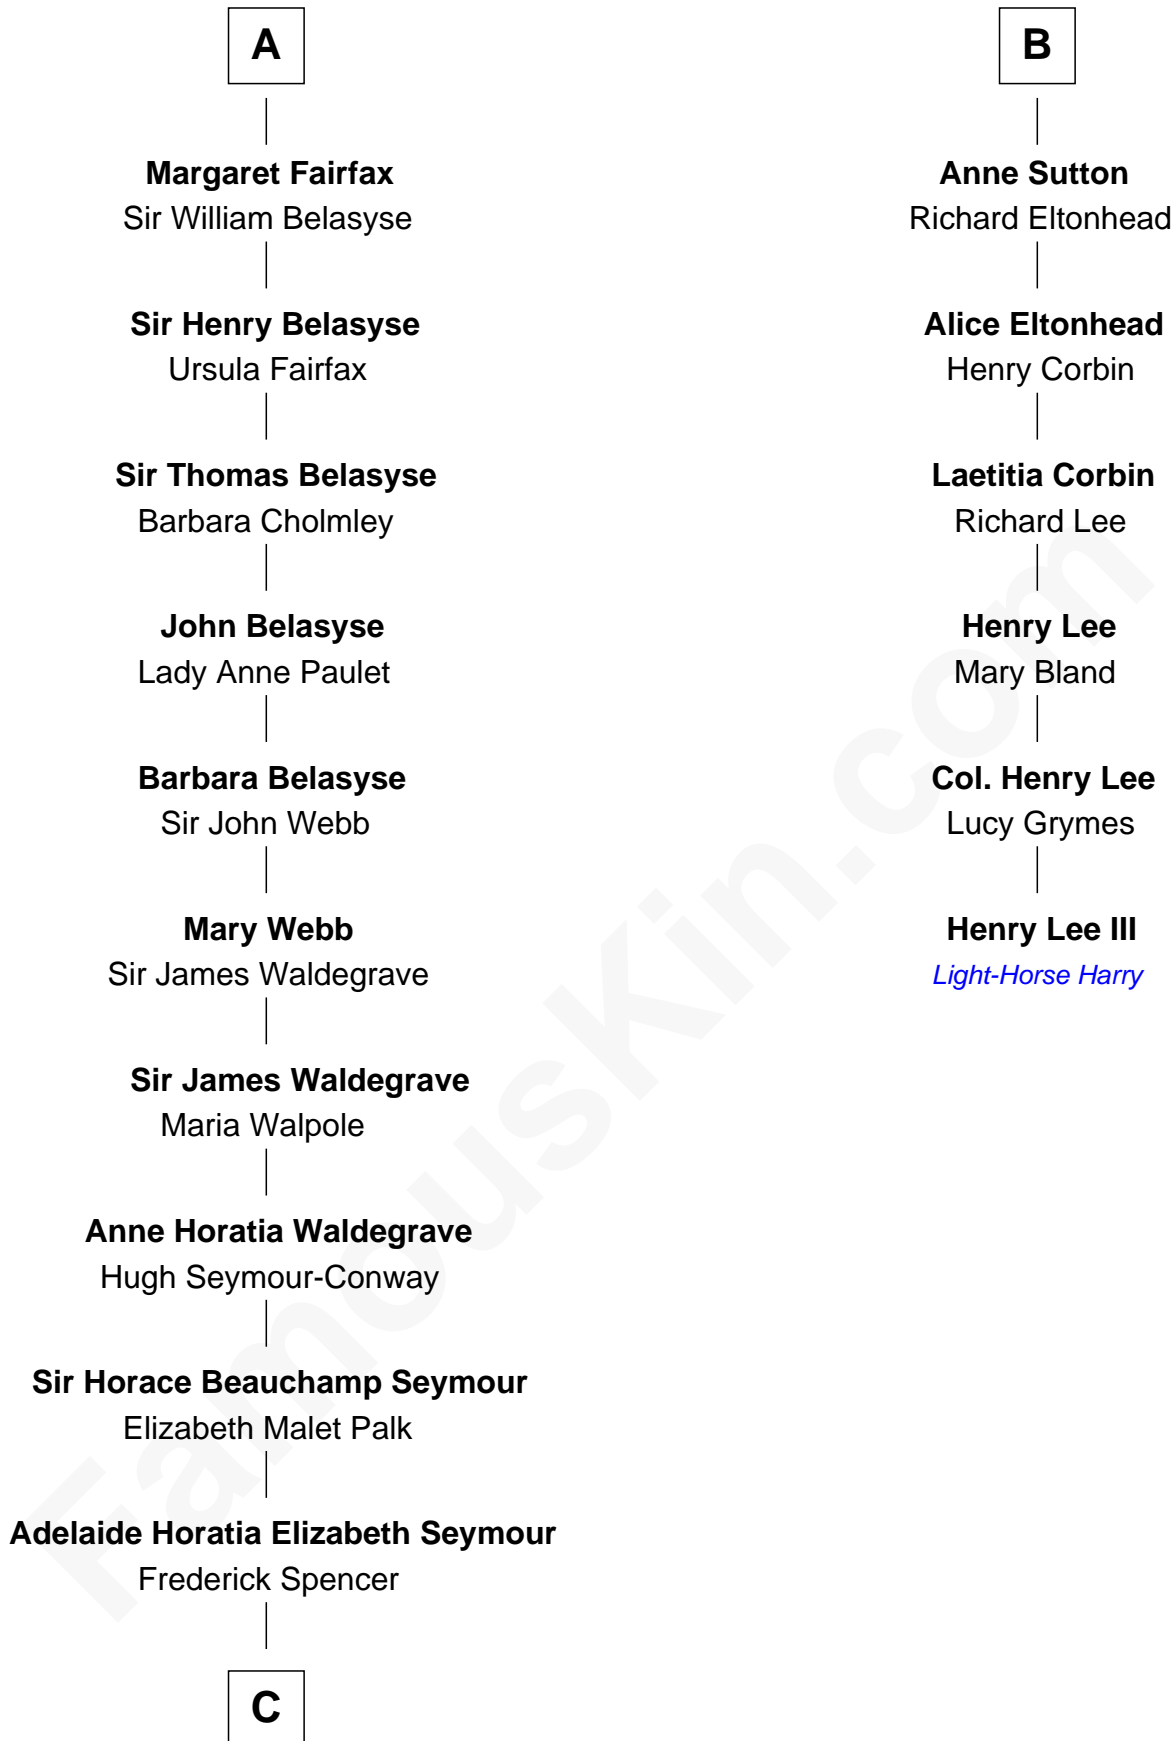

# FamousKin.com Relationship Chart of

**Prince Harry**

*Duke of Sussex*

12th cousin 9 times removed of

**Henry Lee III**

*9th Governor of Virginia*

**Sir John Harington**

Katherine Banastre

Isabel English

**Sir William Harington**

Margaret de Neville

**Agnes Harington**

Sir Alexander Radcliffe

**Isabel Radcliffe**

Sir James Harington

**Anne Harington**

Sir William Stanley

**Peter Stanley**

Cecily Tarleton

**Anne Stanley**

Edward Sutton

**B**

**C**

—  
**Charles Robert Spencer**

Margaret Baring

—  
**Albert Edward John Spencer**

Cynthia Elinor Beatrix Hamilton

—  
**Edward John Spencer**

Frances Ruth Burke Roche

—  
**Princess Diana Frances Spencer**

Charles III, King of the United Kingdom