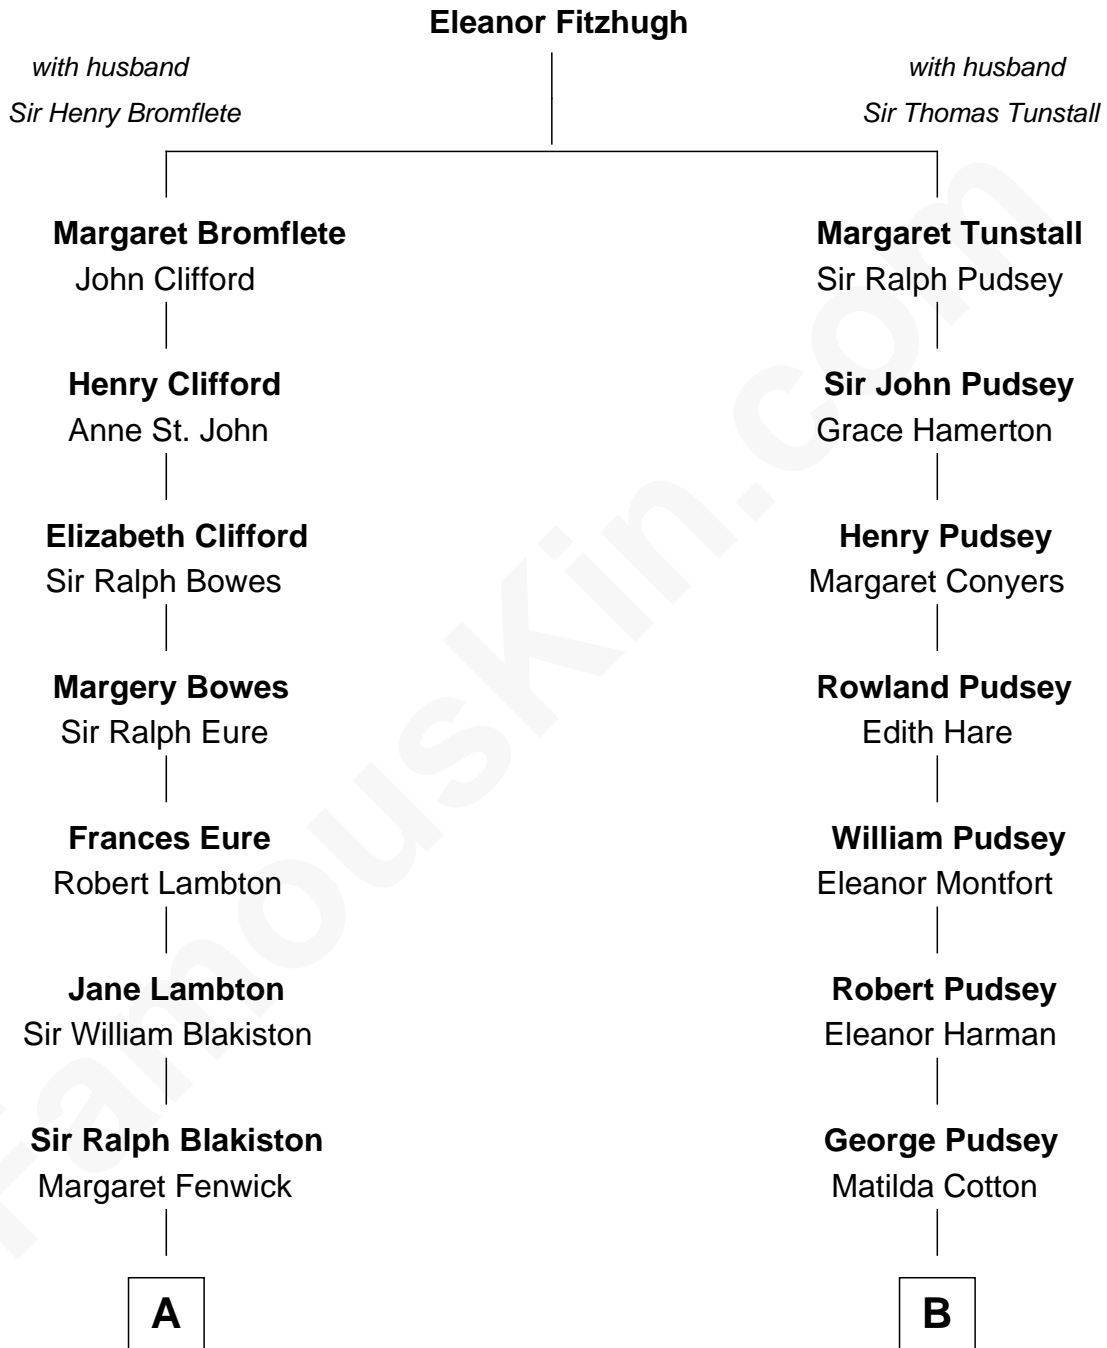

FamousKin.com Relationship Chart of

Prince Harry
Duke of Sussex

13th cousin 5 times removed of

Henry Lee III
9th Governor of Virginia

C

Charles III, King of the United Kingdom

Princess Diana Frances Spencer