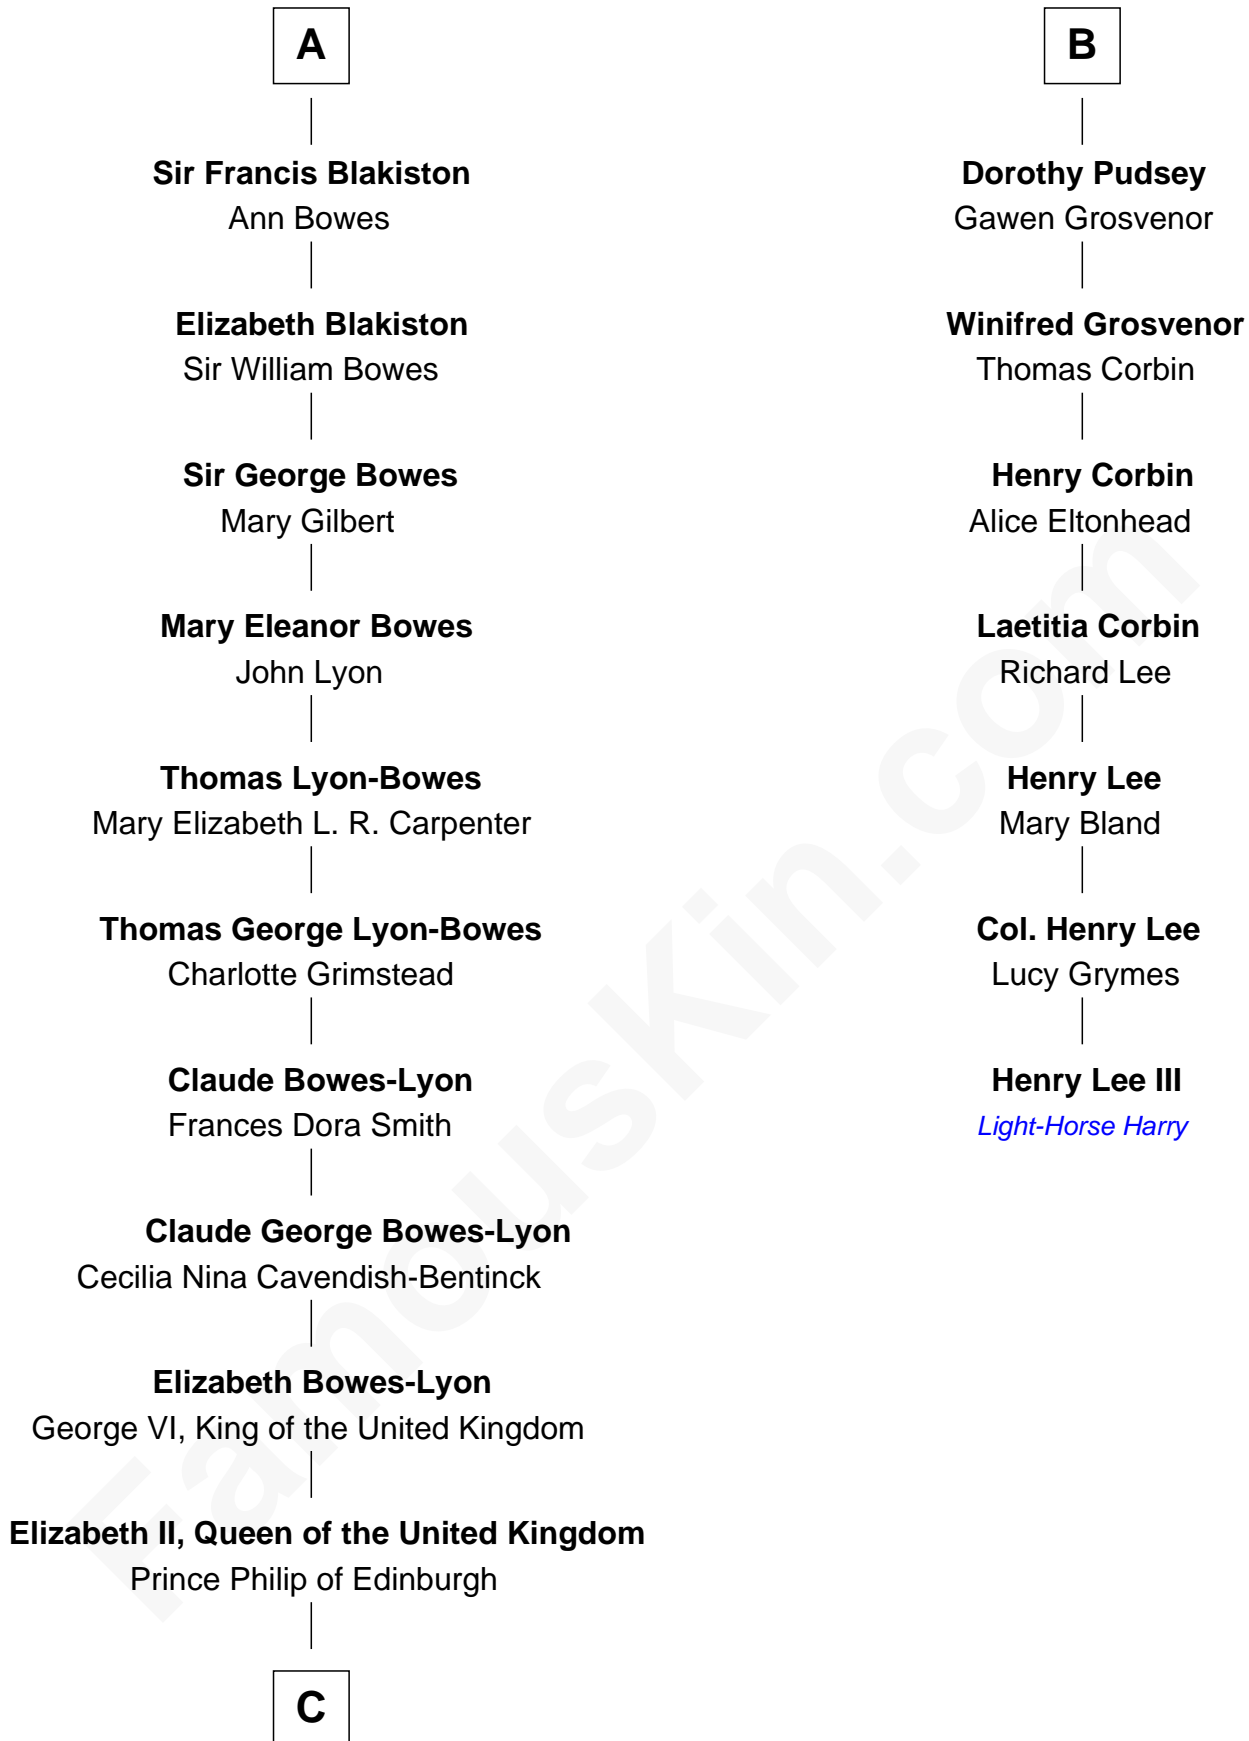

FamousKin.com Relationship Chart of

Prince Harry
Duke of Sussex

13th cousin 5 times removed of

Henry Lee III
9th Governor of Virginia

C

Charles III, King of the United Kingdom

Princess Diana Frances Spencer