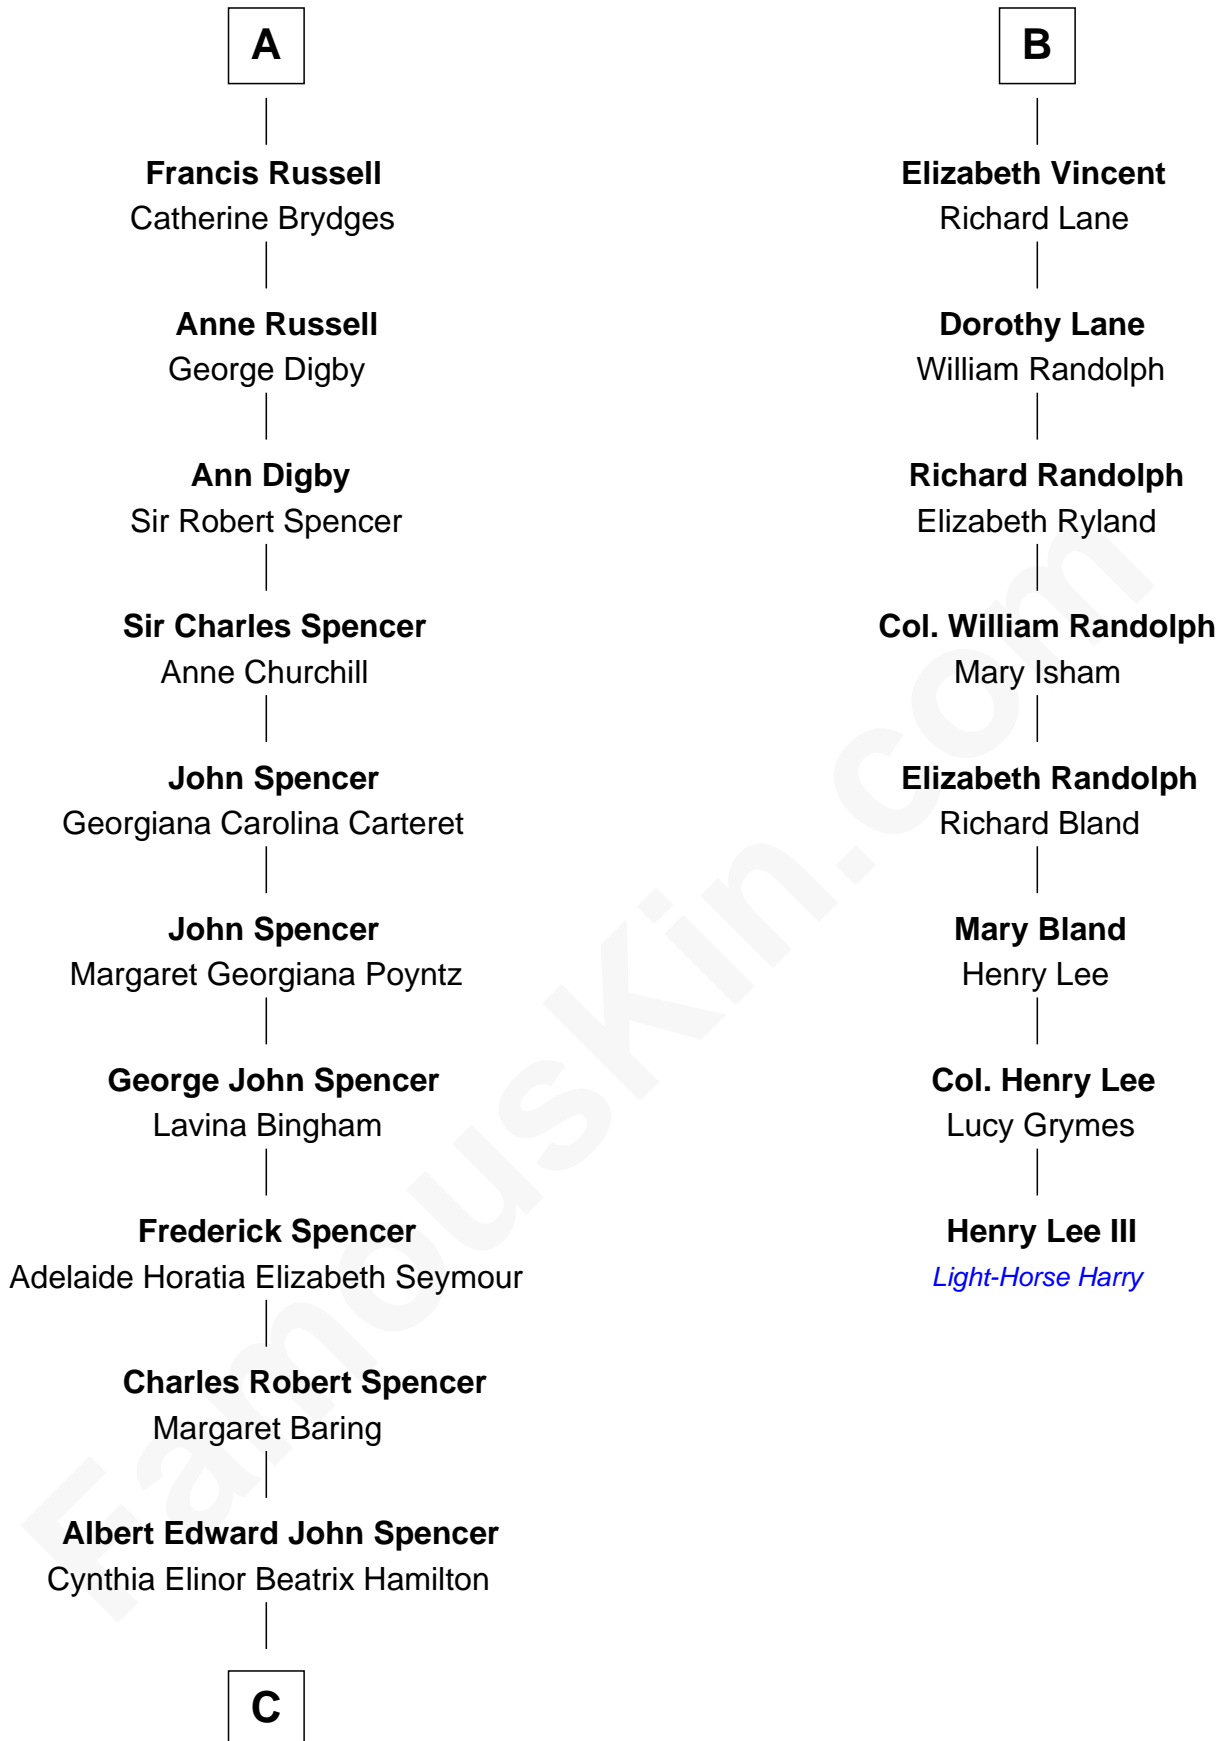

FamousKin.com Relationship Chart of

Prince Harry
Duke of Sussex

14th cousin 5 times removed of

Henry Lee III
9th Governor of Virginia

Sir Robert Howard
Margaret de Scales

C

Edward John Spencer
Frances Ruth Burke Roche

Princess Diana Frances Spencer
Charles III, King of the United Kingdom

Prince Harry
Duke of Sussex

FamousKin.com