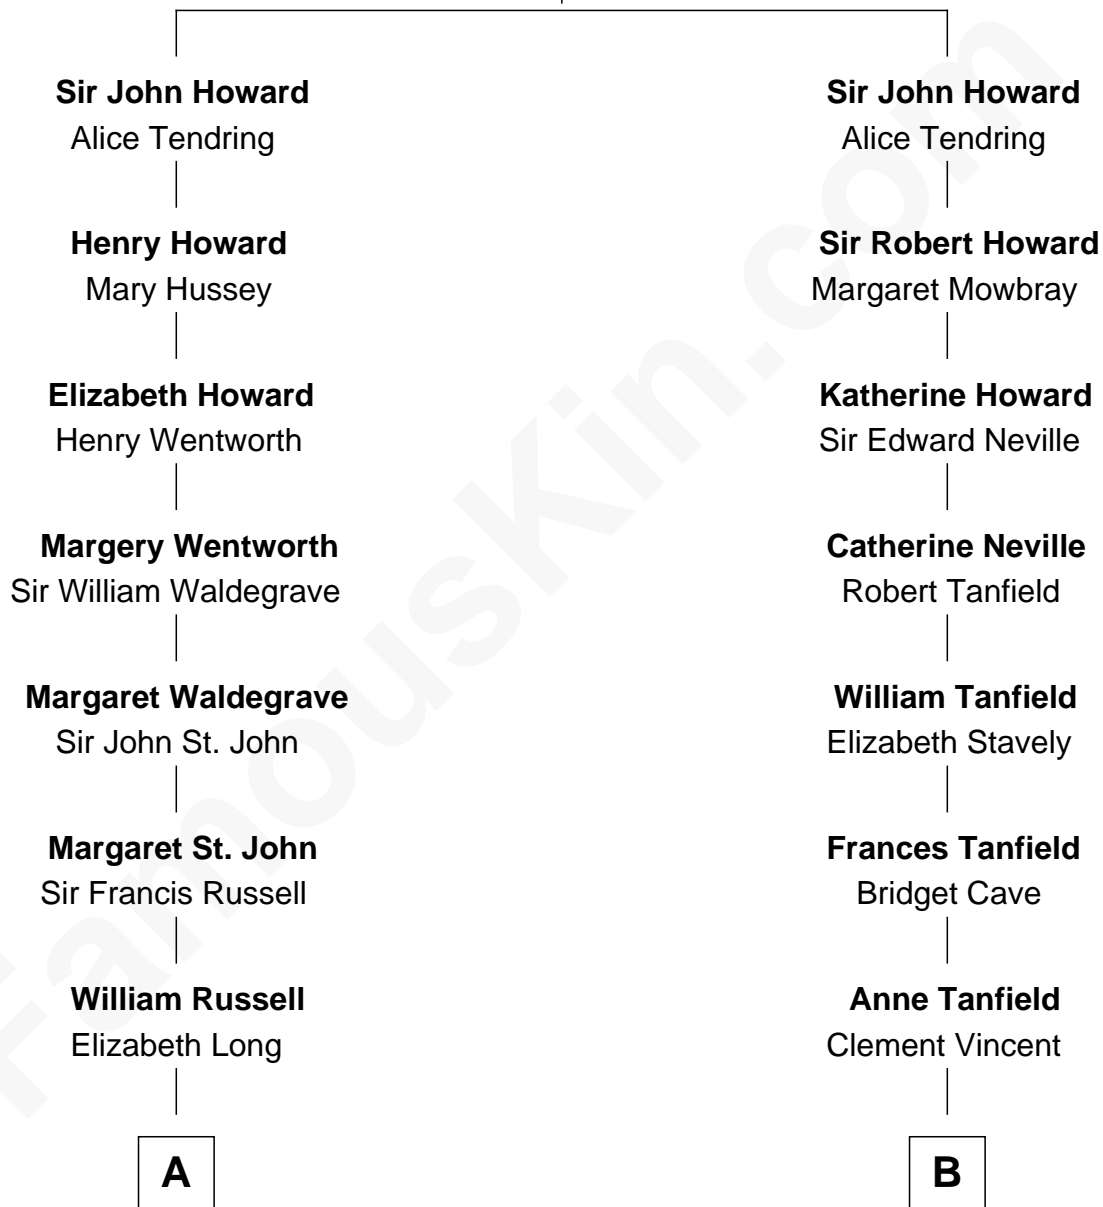

FamousKin.com Relationship Chart of

Prince Harry
Duke of Sussex

14th cousin 5 times removed of

Henry Lee III
9th Governor of Virginia

Sir Robert Howard
Margaret de Scales

C

Edward John Spencer
Frances Ruth Burke Roche

Princess Diana Frances Spencer
Charles III, King of the United Kingdom

Prince Harry
Duke of Sussex

FamousKin.com