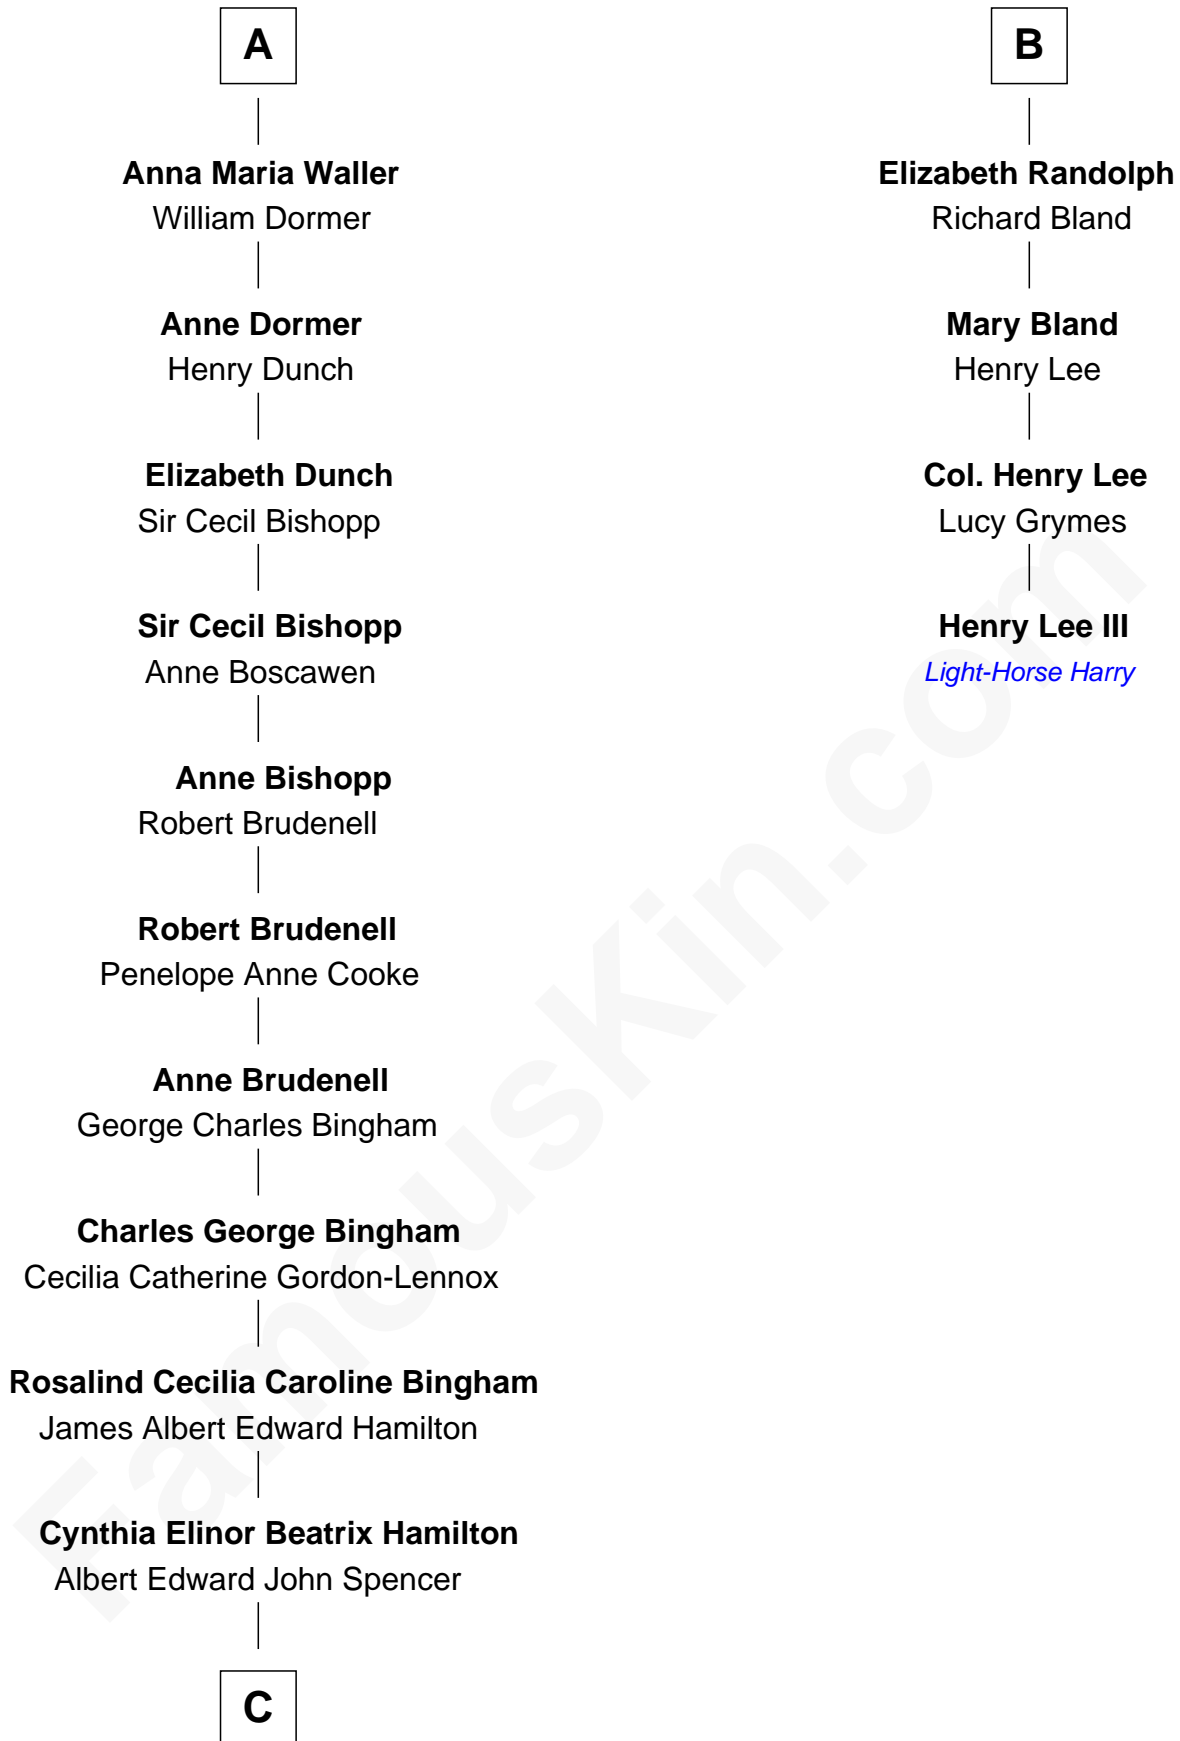

FamousKin.com Relationship Chart of

Prince Harry
Duke of Sussex

10th cousin 9 times removed of

Henry Lee III
9th Governor of Virginia

Richard Vere
Isabel Green

Constance Vere
John Boteler

Elizabeth Boteler
Thomas Lovett

Thomas Lovett
Anne Danvers

Elizabeth Lovett
Anthony Cave

Anne Cave
Griffith Hampden

Anne Hampden
Robert Waller

Edmund Waller
Anne Banks

A

Elena Vere
Thomas Isham

Euseby Isham
Anne Pulton

Gregory Isham
Elizabeth Dale

Sir Euseby Isham
Anne Borlase

William Isham
Mary Brett

Henry Isham
Katherine Banks

Mary Isham
Col. William Randolph

B

C

Edward John Spencer
Frances Ruth Burke Roche