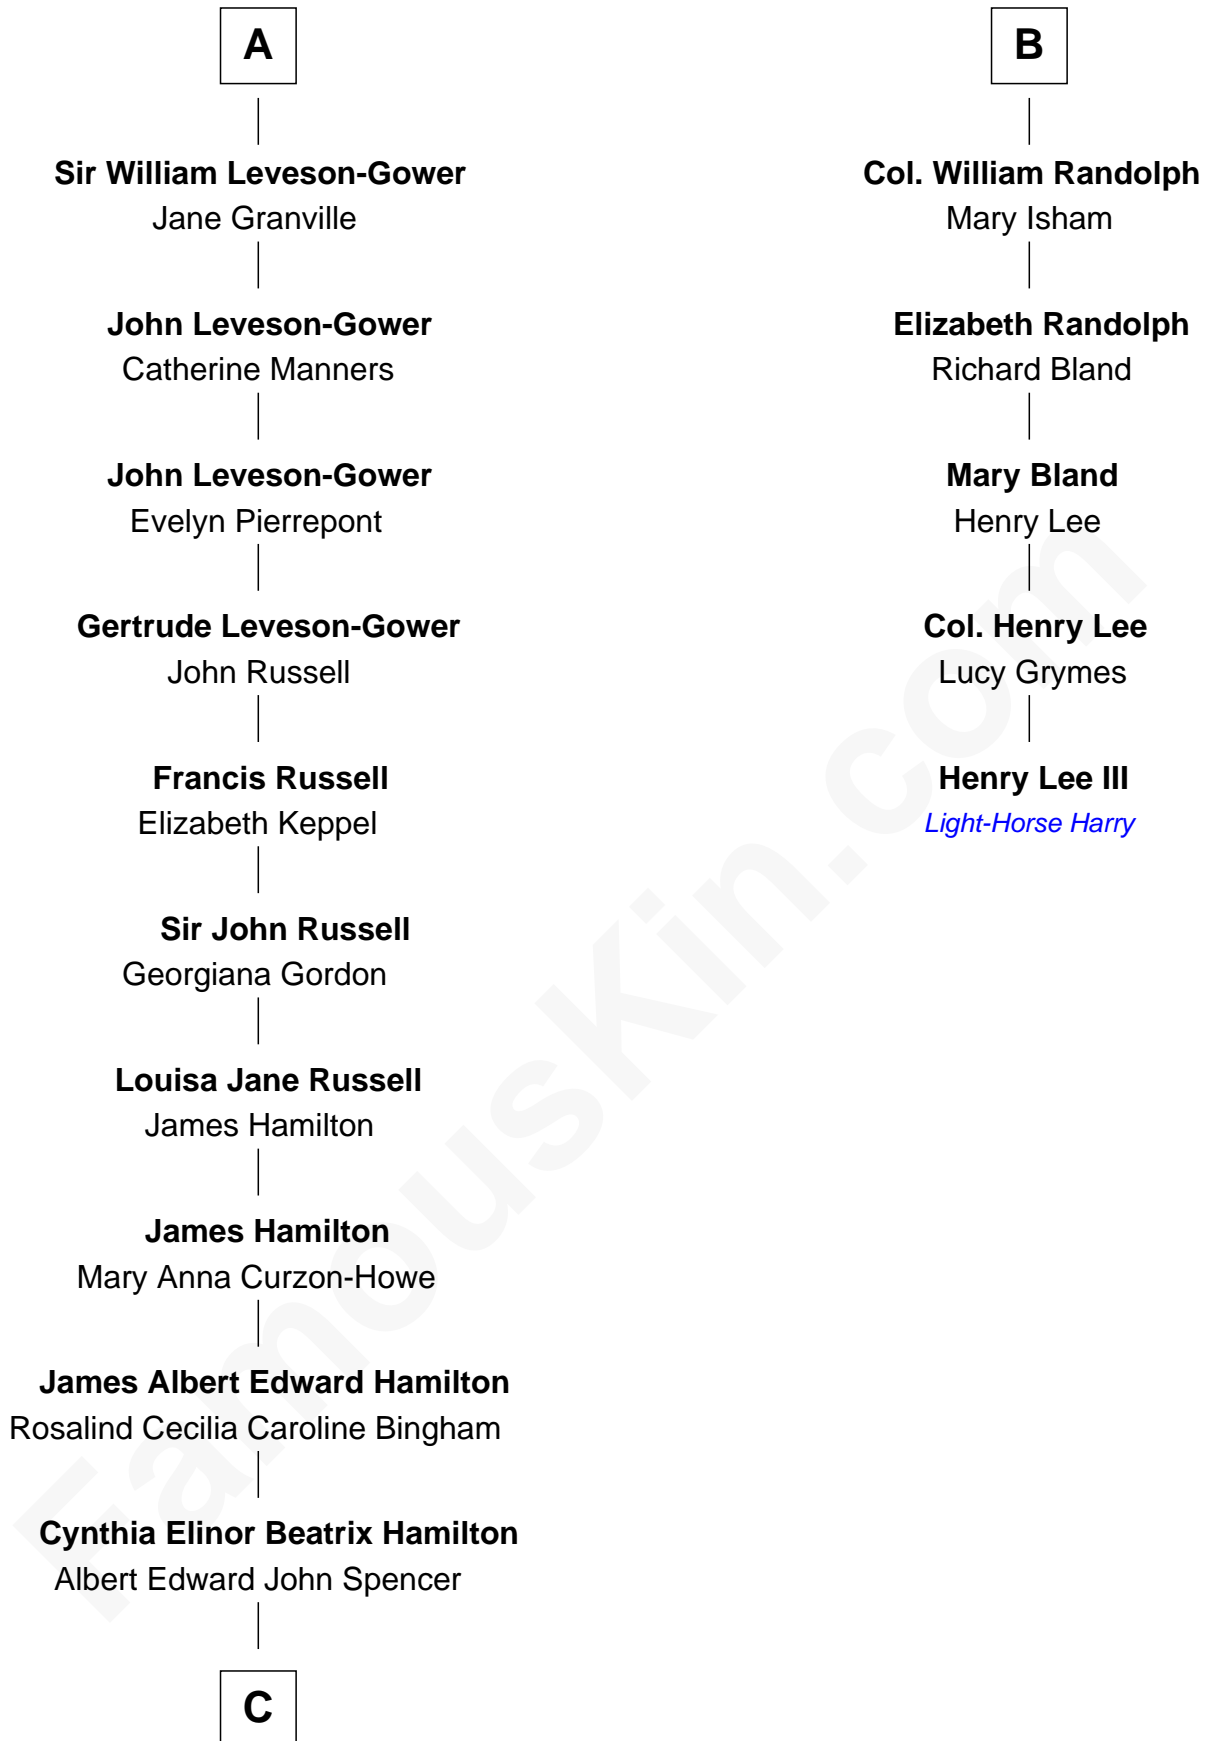

FamousKin.com Relationship Chart of

Prince Harry
Duke of Sussex

11th cousin 8 times removed of

Henry Lee III
9th Governor of Virginia

Katherine Howard
Sir Edward Neville

C

Edward John Spencer
Frances Ruth Burke Roche

Princess Diana Frances Spencer
Charles III, King of the United Kingdom

Prince Harry
Duke of Sussex

FamousKin.com